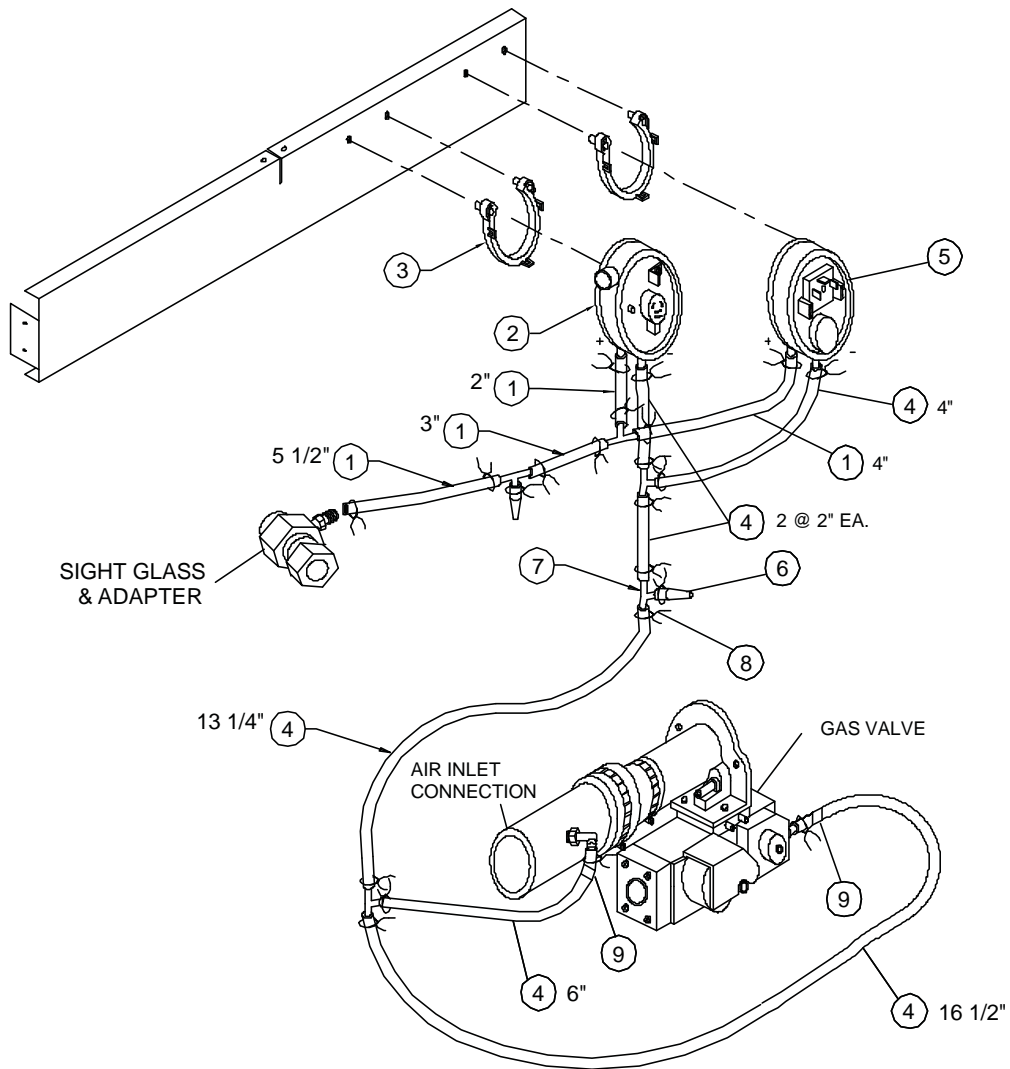

MIXER AND AIR PRESSURE SWITCH ASSEMBLY

ITEM	PART NO.	DESCRIPTION	QTY.
1	1552014	Silicone Tubing, $\frac{3}{16}$" I.D.	Varies
2	1401004	Air Pressure Switch, 3½" W.C.	1
3	1401002	Air Pressure Switch Clip	2
4	1552004	Orange Silicone Tubing, $\frac{3}{16}$" I.D.	Varies
5	1401003	Air Pressure Switch. ½" W.C.	1
6	1230006	$\frac{3}{16}$" Black Vinyl Cap	2
7	1510009	Plastic Barbed Hose Tee, $\frac{3}{16}$" I.D.	5
8	1110001	Rotor Clamp	22
9	PB-002.02	Pilot Orifice, BBR10	2