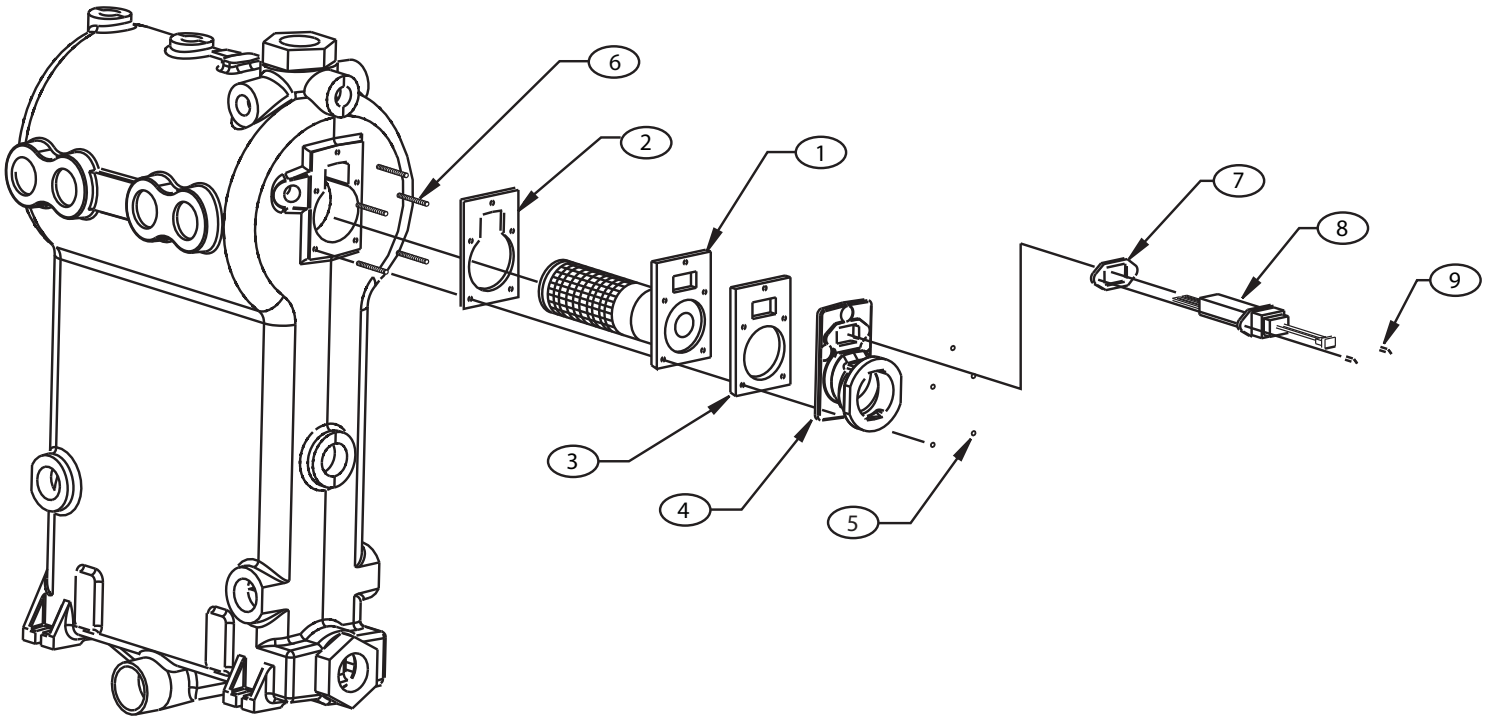

BURNER ASSEMBLY

ITEM	PART NO.	DESCRIPTION	QTY.
1	2272149	Burner Replacement Kit	1
2	1250009	Burner/Casting Gasket	1
3	1250008	Burner/Flue Adapter Gasket	1
4	12101022	Flue Adapter	1
5	14695810	Hex Nut w/Serrated Washer ¼"-20	5
6	1450011	Threaded Stud ¼"-20 x 1½"	5

Hot Surface Igniter Replacement Kit (P/N#2272133)

(includes Items 7-9 (below))

7	1250010	Igniter/Mixer Gasket	1
8	1264005	Hot Surface Igniter	1
9	14695809	Screw 10-32 x ¾"	2