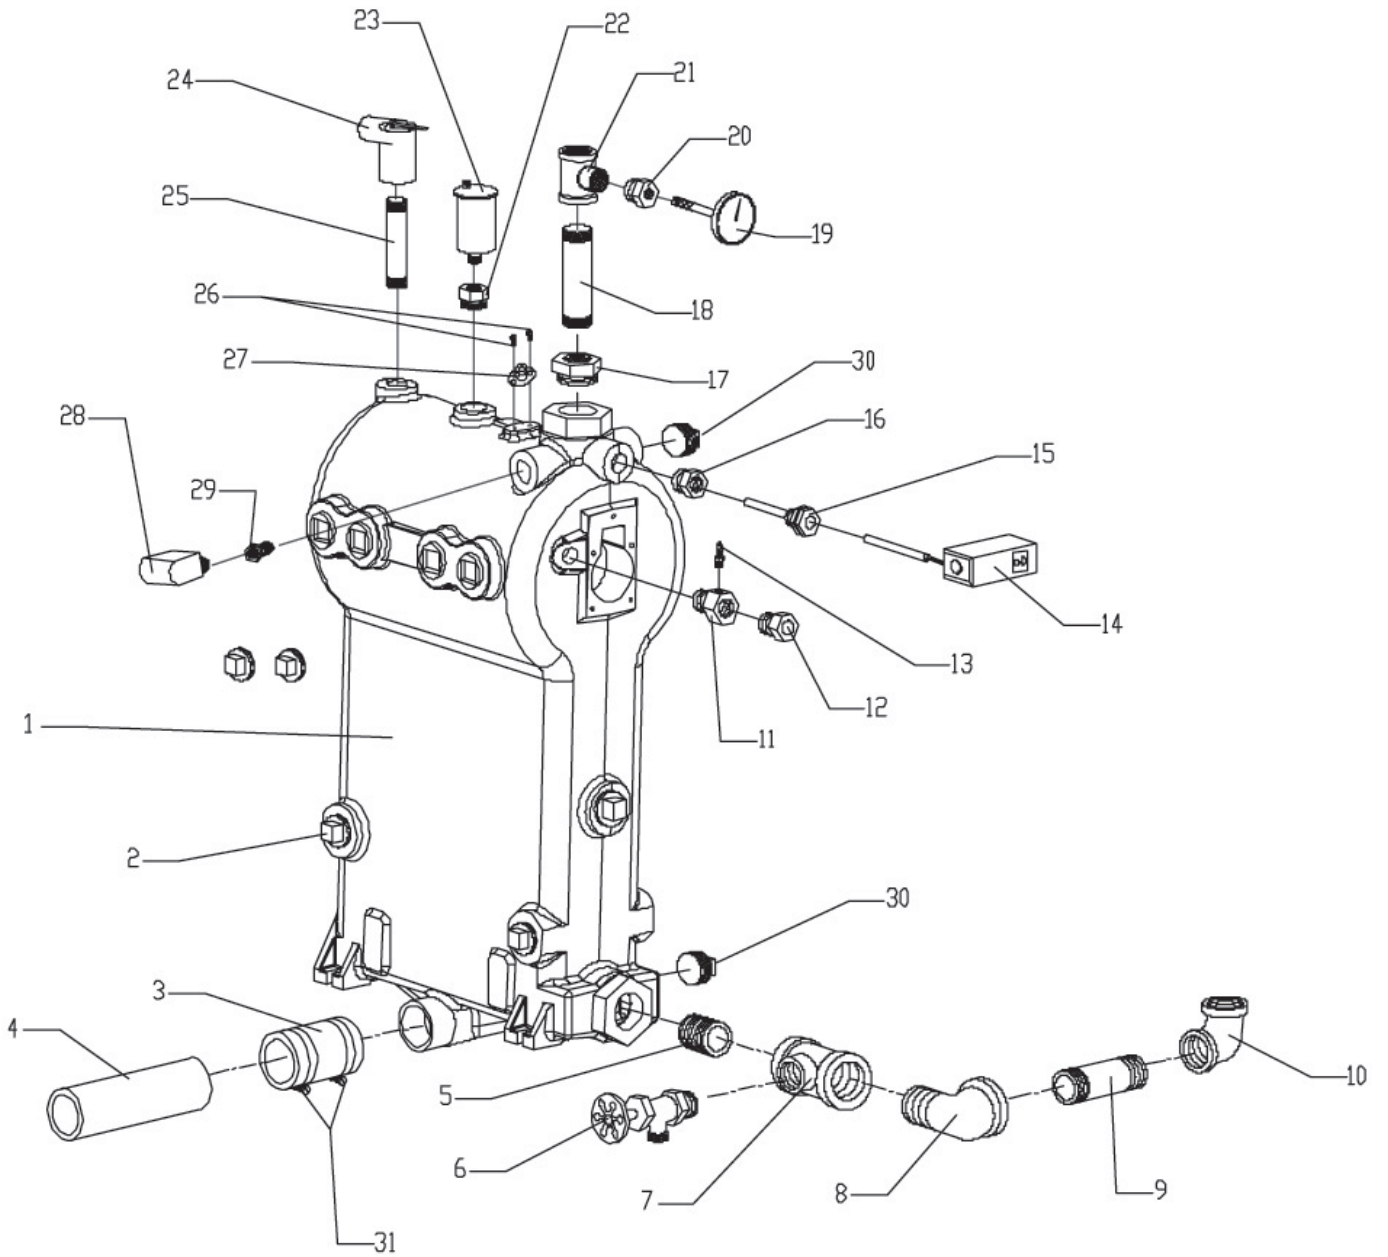

BOILER BLOCK AND PIPING ASSEMBLY

BOILER BLOCK AND PIPING ASSEMBLY

ITEM	PART NO.	DESCRIPTION	QTY.
	2272160	Block Replacement Kit (Includes the following)	1
1	12101013	Aluminum Monoblock Machined	1
5	1310015	Pipe nipple, 1 1/2" x close black iron	1
11	14631004	Adapter, 3/4" to 1/4" press tab	1
12	14619002	Observation glass 3/4"	1
13	1230010	Barb fitting, 1/8" x 3/16"	1
16	240006952	Bushing, 3/4" x 1/2" black iron	1
17	240006959	Bushing, 1 1/2" x 1 1/4" 3000#	1
22	240006955	Bushing, 3/4" x 1/8" black iron	1
27	1500005	Casting temp safety switch	1
29	240006956	Bushing, 1" x 3/4" Black Iron	1
30	240006957	Plug, 1" cast iron	1
The following parts are not included in the block replacement kit			
2	1395002	1 1/4" Cast Iron Square Head Plug	1
3	14631301	Hose 3" Long x 2 3/8" ID x 2 3/4" OD	1
4	240006827	Vent Pipe 2" CPVC SCH-40 x 7" S636	1
5	240006951	Nipple, Black 1 1/2" Close	1
6	14622000	Valve BLR DR 3/4"	1
7	1510010	Reducing Tee 1 1/2" x 1 1/4" x 3/4"	1
8	1190004	1 1/4" Street Elbow Blk. 90°	1
9	1310002	Nipple, Std. Blk. 1 1/4" x 4 1/2"	1
10	1190002	Elbow 1 1/4" x 90°	1
14	14631324	Aquastat	1
15	14662804	Well Control 1/2"	1
18	PF06501	1 1/4" x 7" NPT Std. Black Pipe Nipple	1
19	1260006SP	Temp/Pressure Gauge, 2" Shank	1
20	1060002	3/4" x 1/4" Std. Black Iron Bushing	1
21	PF05901	1 1/4" x 1 1/4" x 3/4" Std. Black Tee	1
23	1580006	Air Purge Vent w/Check Valve	1
24	14622011	3/4" Relief Valve	1
25	14607002	3/4" x 6 1/2" Std. Black Nipple	1
26	14695802	Screw Soc HD Cap 8-32 x 3/16"	2
28	2272137	LWCO Replacement Kit	1
31	14631302	Clamp stainless steel #44	2