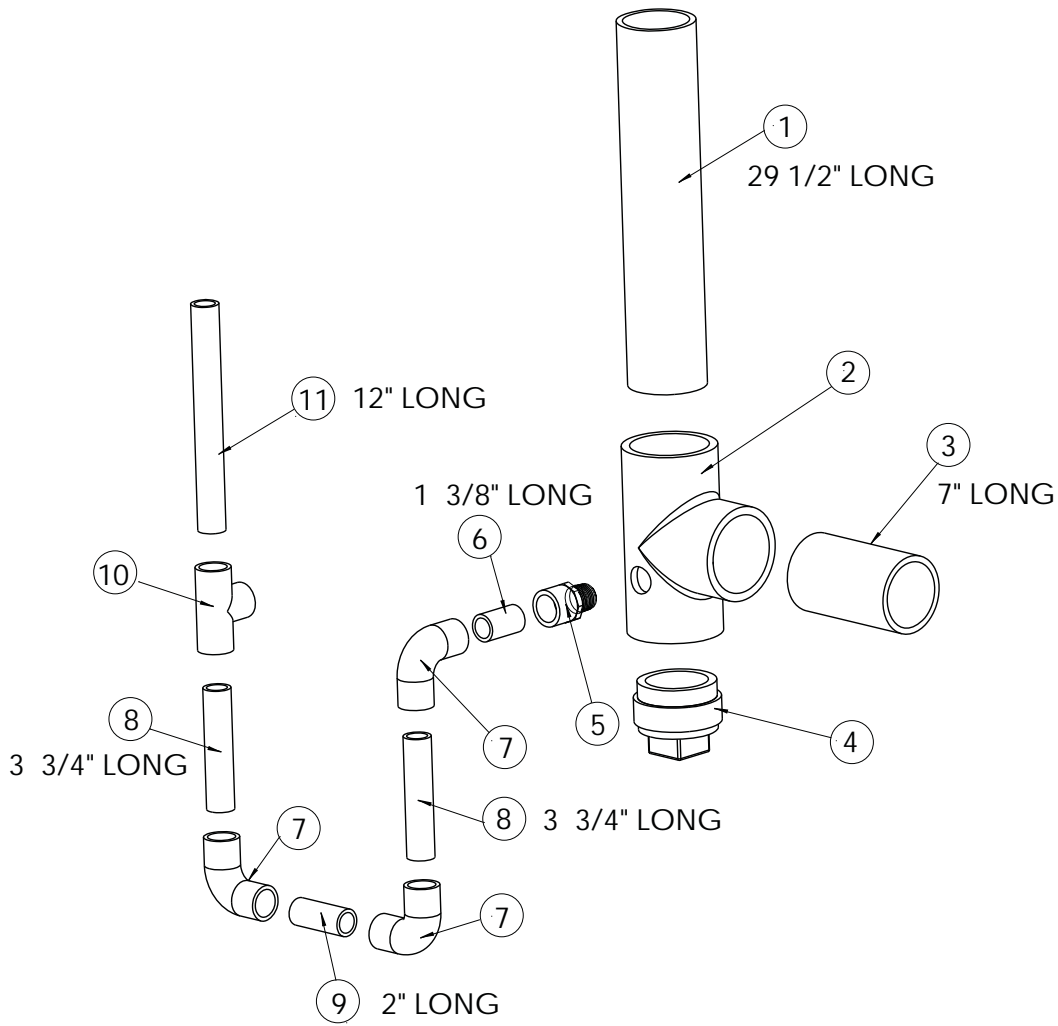

EXHAUST TEE AND CONDENSATE TRAP ASSEMBLY

ITEM	PART NO.	DESCRIPTION	QTY.
1	240006820	Vent Pipe 2" CPVC SCH-40 x 29½" S636	2
2	3001406	Tee 2" CPVC SCH-80 S636, w/ hole	1
3	240006827	Vent Pipe 2" CPVC SCH-40 x 7" S636	1
4	240005852	Cleanout, PVC, 2"	1
*	240007536	Parts Bag, 90-200 Condensate (contains items 5-11)	
5	1001002	PVC Fitting ½" NPT Male x ½" Slip Female	1
6	240007260	Pipe ½" PVC SCH-40 x 1⅜"	1
7	1190005	Elbow ½" x 90° PVC SCH-40	3
8	240007262	Pipe ½" PVC SCH-40 x 3¾"	2
9	240007261	Pipe ½" PVC SCH-40 x 2"	1
10	1510012	Tee ½" x ½" x ½" PVC SCH-40	1
11	240007263	Pipe ½" PVC SCH-40 x 12"	1
*	240007554	3" Concentric Vent Kit ULC S636	1
*	240006822	Coupling, 2" CPVC	1

550001925 condensate Trap / Exhaust Tee Kit (contains items 2 thru 11 as well as parts for connecting to existing vent and condensate lines.)

* Not Shown