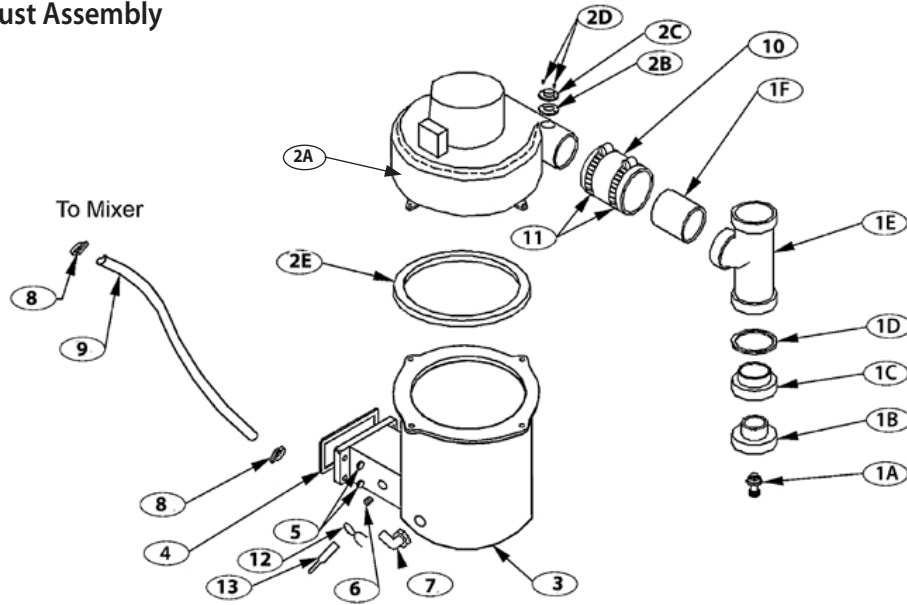

Aluminum Series
High Efficiency Gas-Fired Boiler

Parts List Addendum-
This Addendum Replaces Page 67 of
Installation, Operation &
Maintenance Manual for Aluminum
Series Gas Fired Boilers

This Addendum Applies to Series:
UB90-50/75/100, Q90-50/75/100, K90-
50/75/100, OQ90-50/75/100, BW9-
050/075/100, GWB9-50/75/100

ALUMINUM SERIES PARTS LIST ADDENDUM

Flue Adapter and Exhaust Assembly

	KEY #	DESCRIPTION	QUANTITY	ITEM NUMBER
Assembly 43800001 Includes		EXHAUST TEE ASSEMBLY [INCLUDES- 1-A,B,C,D,E & F]	1	43800001
	1A	62017 1/2"NPTx1/2"ID TUBE STRAIGHT	1	14631101
	1B	PVC 1 1/2" MALE SLIP x 1/2" FEMALE NPT	1	14631013
	1C	PVC SCH 40 2"x1-1/2" REDUCER S636	1	240006817
	1D	3/4" ALUMINUM FLAT WASHER	1	14695815
	1E	2" CPVC TEE, SCH 80 S636	1	240006819
	1F	2" CPVC PIPE 2'-1/2", SCH 40 S636	1	240006821
Kit 2272065 Includes		INDUCED DRAFT BLOWER KIT [INCLUDES- 2-A,B,C,D,E,]	1	2272065
	2A	FLUE GAS BLOWER	1	240007748
	2B	VENT SWITCH GASKET	1	14631028
	2C	36TX11-22491 INDUCER TEMP SAFETY SWITCH	1	14631303
	2D	SCREW, 6 X 1/4, SLT, HH	2	HW06501
	2E	BLOWER GASKET	1	14631026
	3	FLUE CONNECTOR	1	12101021
	4	RECOVERY COIL GASKET	1	14631027
	5	1/4"-20 HEX NUT W/SERRATED WASHER BLOCK	4	14695810
	6*	1/8" NPT 1/4" HOSE ID BRASS BARB FITTING	1	14693804
	7	62043 1/2" NPT 1/2" ID TUBE ELBOW	1	14631103
	8	57134 3/4" SNAP GRIP CLAMP	2	14631141
	9	59019 1/2" ID 1/8 THK VINYL TUBE	AS REQUIRED	14631035
	10	HOSE, 3" LONG 2-3/8" ID X 2-3/4" OD	1	14631301
	11	S. S. CLAMP, SIZE 44	2	14631302
	12	3/8" HOSE CLAMP HC-6ST	1	14631143
	13	PC250-12 VINYL CAP	1	14631151
	**	VENT PIPE 2" CPVC SCH-40 X 29 1/2" LONG	2	240006820
	**	COUPLING CPVC SCH-80	1	240006822

* - Combustion Test Port

** - Not shown