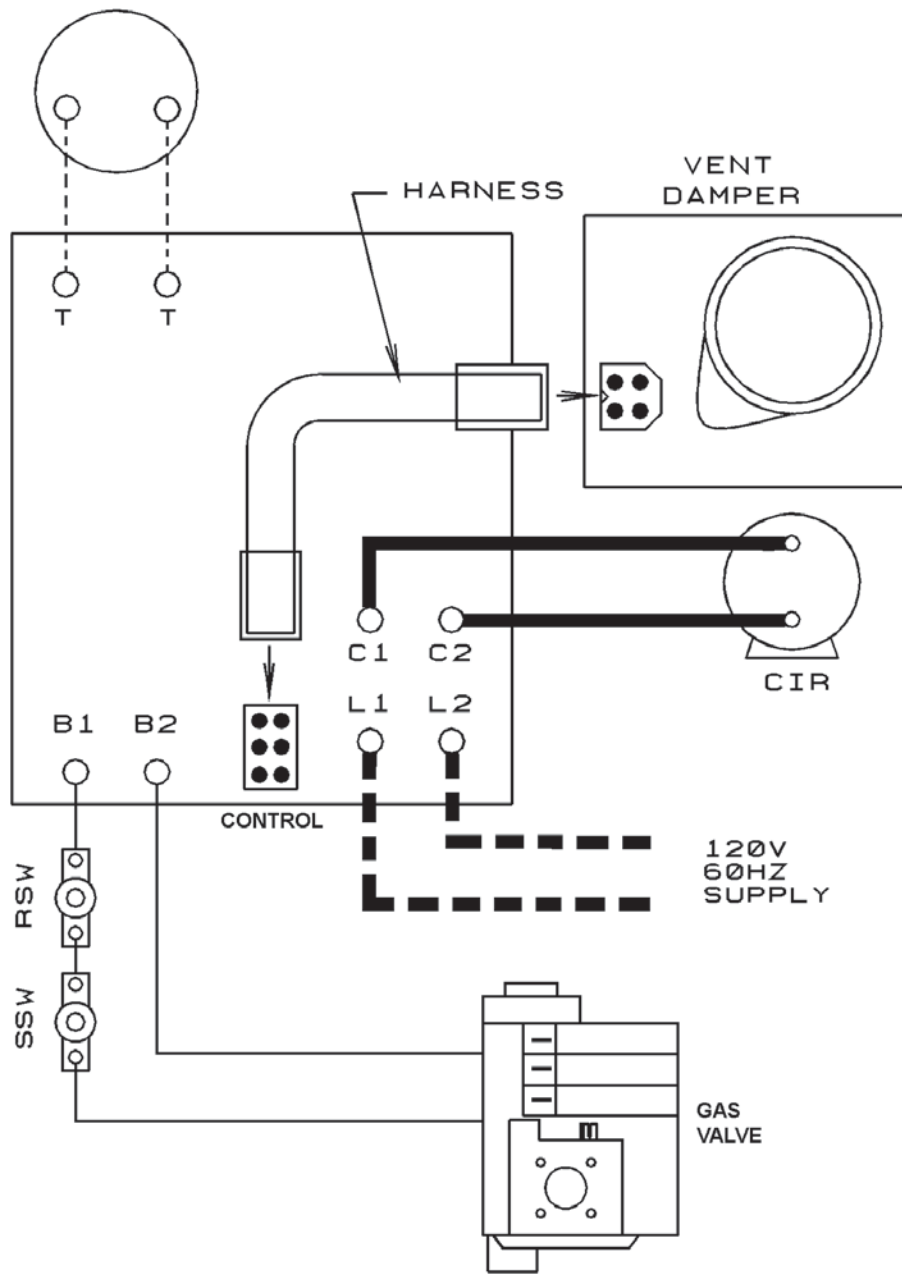

## **Model 3200 Installation Instructions and Operation Manual**

WIRING DIAGRAM - 24V STANDING PILOT

# WIRING DIAGRAM - INTERMITTENT IGNITION

### HYDROLEVEL - 15B

Item	Part No.	Description	Qty.
1	240009115	Well ¾" x 3"	1
2	240009113	Hydrolevel Control	1
3	1310001	Pipe - Nipple ¾" x 4"	1
4	VR-001.01	Relief Valve 30#	1
5	1190001	Pipe - Elbow ¾" 90°	1
6	1260006	Gauge - Theraltimeter	1
7	37519501	Harness Circulator 72"	1
8	1310002	Pipe - Nipple 1¼" x 4½" NPT	1
9	HW-016.03	Drain Valve	1

Item	Part No.	Description	Qty.
10	1516001	Pipe - Tee 1¼" x ¾" x 1¼"	1
11	240007093	Pilot Ignition Cable 30"	1
12	375-1-14.01	Wire - Low Voltage/Damper	1
13	37413602	Harness - Ignition to Gas Valve 18"	1
14	37513301	Wire - Rollout/Spill 28"	2
15	14662070	Pilot Spark Control	1
16	EF03601	Clamp #3600 White	2