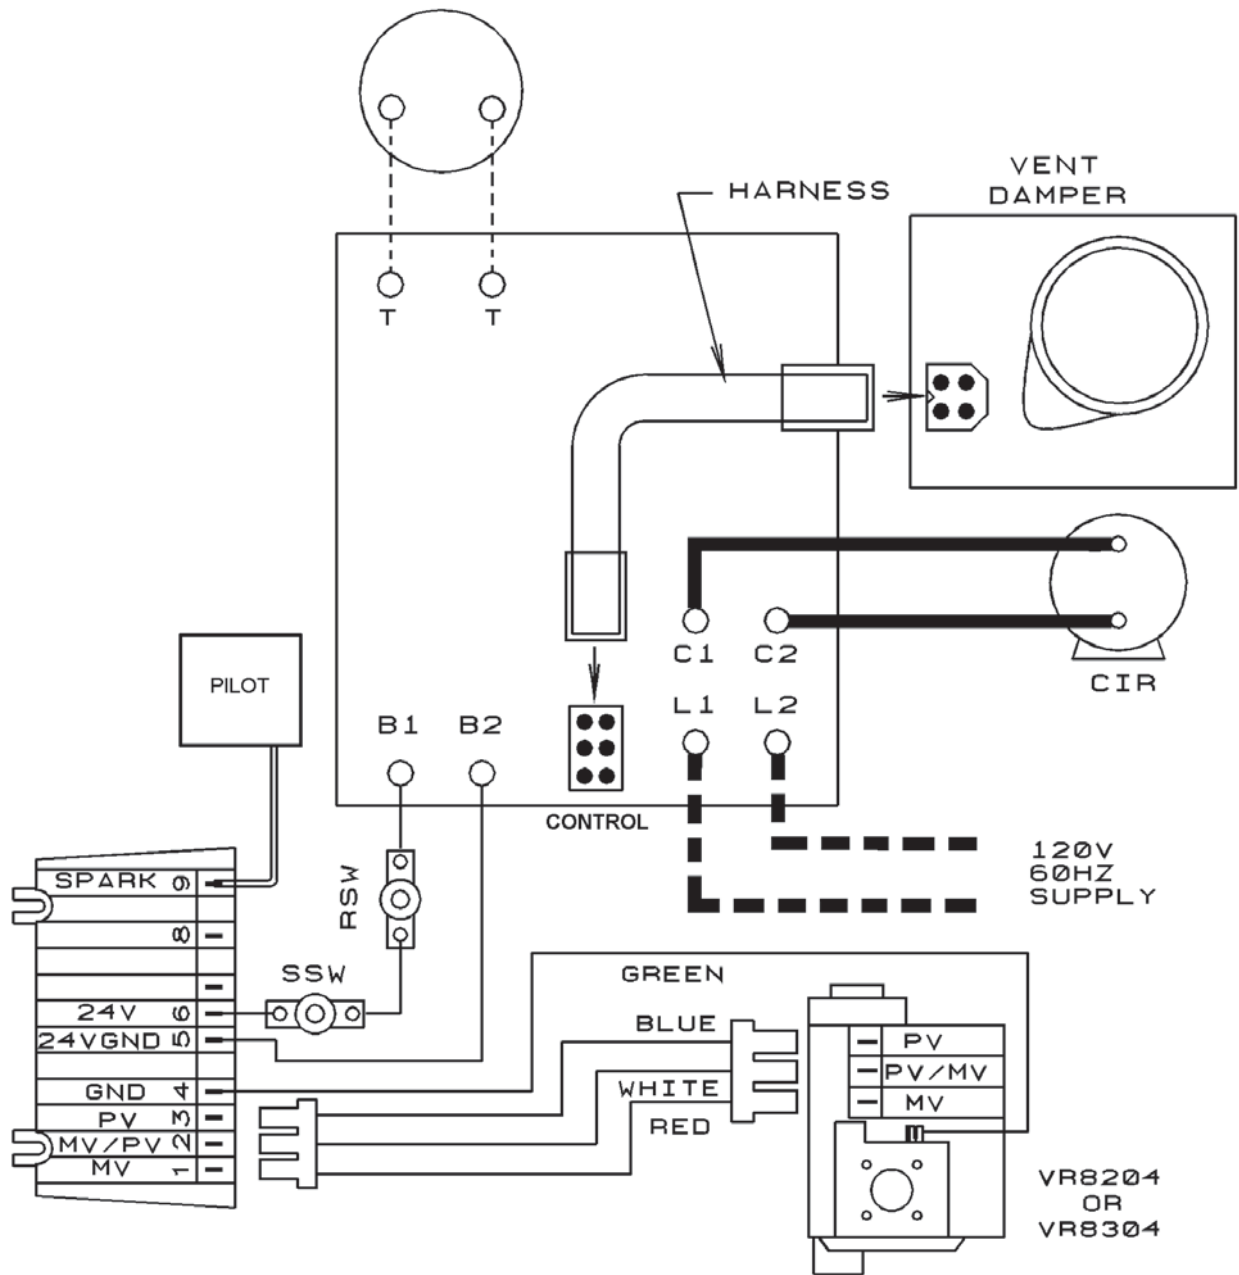

WIRING DIAGRAM - INTERMITTENT IGNITION