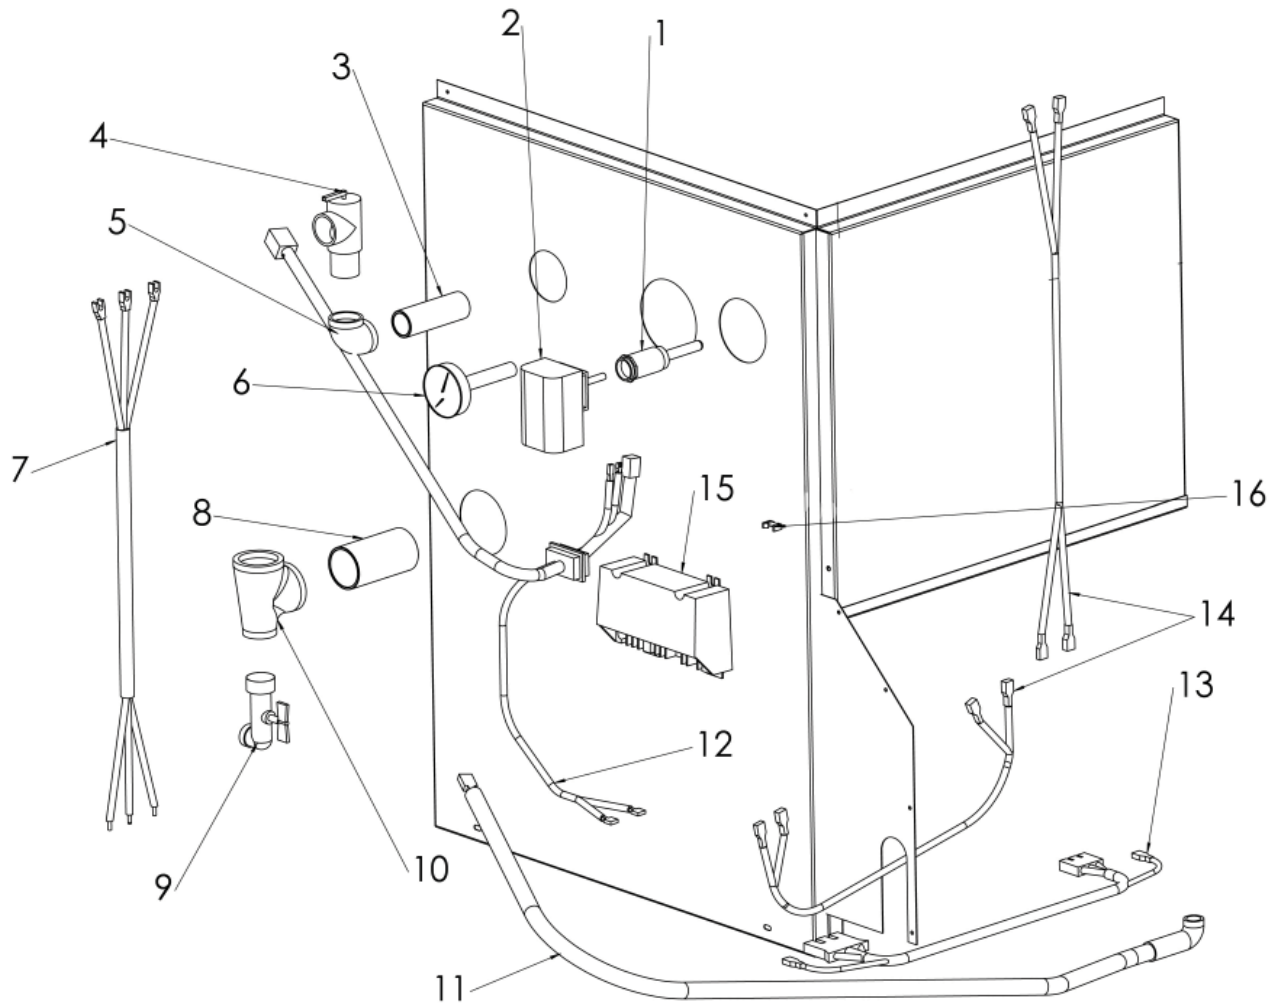

## **Model 3200 Installation Instructions and Operation Manual**

WIRING DIAGRAM - 24V STANDING PILOT

# WIRING DIAGRAM - INTERMITTENT IGNITION

## REPLACEMENT PARTS

### HYDROLEVEL - 15B

Item	Part No.	Description	Qty.
1	240009115	Well ¾" x 3"	1
2	240009113	Hydrolevel Control	1
3	1310001	Pipe - Nipple ¾" x 4"	1
4	VR-001.01	Relief Valve 30#	1
5	1190001	Pipe - Elbow ¾" 90°	1
6	1260006	Gauge - Theraltimeter	1
7	37519501	Harness Circulator 72"	1
8	1310002	Pipe - Nipple 1¼" x 4½" NPT	1
9	HW-016.03	Drain Valve	1