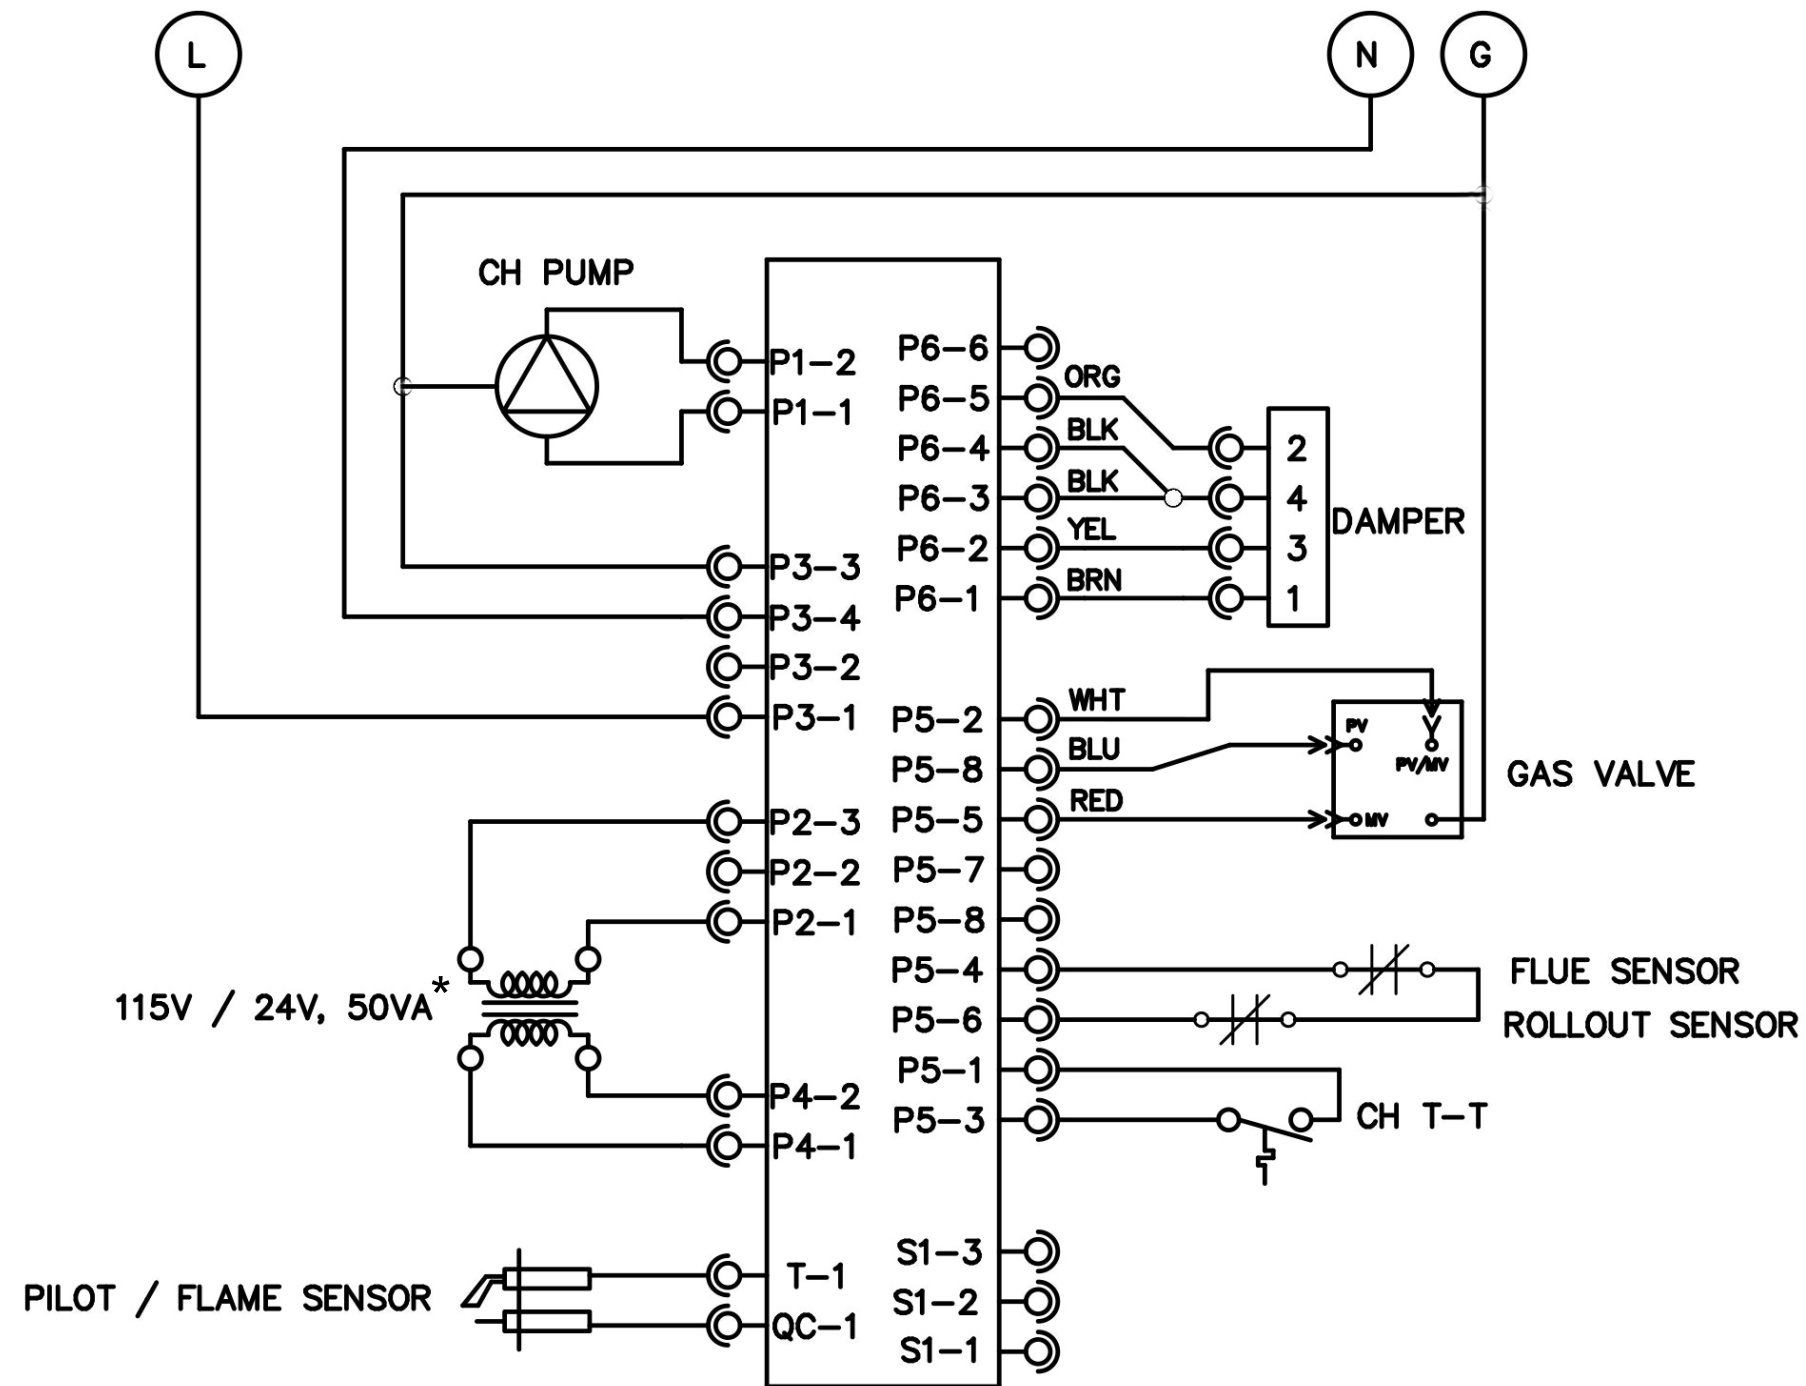

WIRING DIAGRAM: HOT WATER - ATMOSPHERIC DRAFT BOILER

240009311 REV E 7/14/2014

* TRANSFORMER IS NOT SIZED TO ACCOMODATE VA REQUIREMENTS OF ZONE VALVES OR SIMILAR ACCESSORIES.

LADDER DIAGRAM: HOT WATER - ATMOSPHERIC DRAFT BOILER

240009311 REV E 7/14/2014