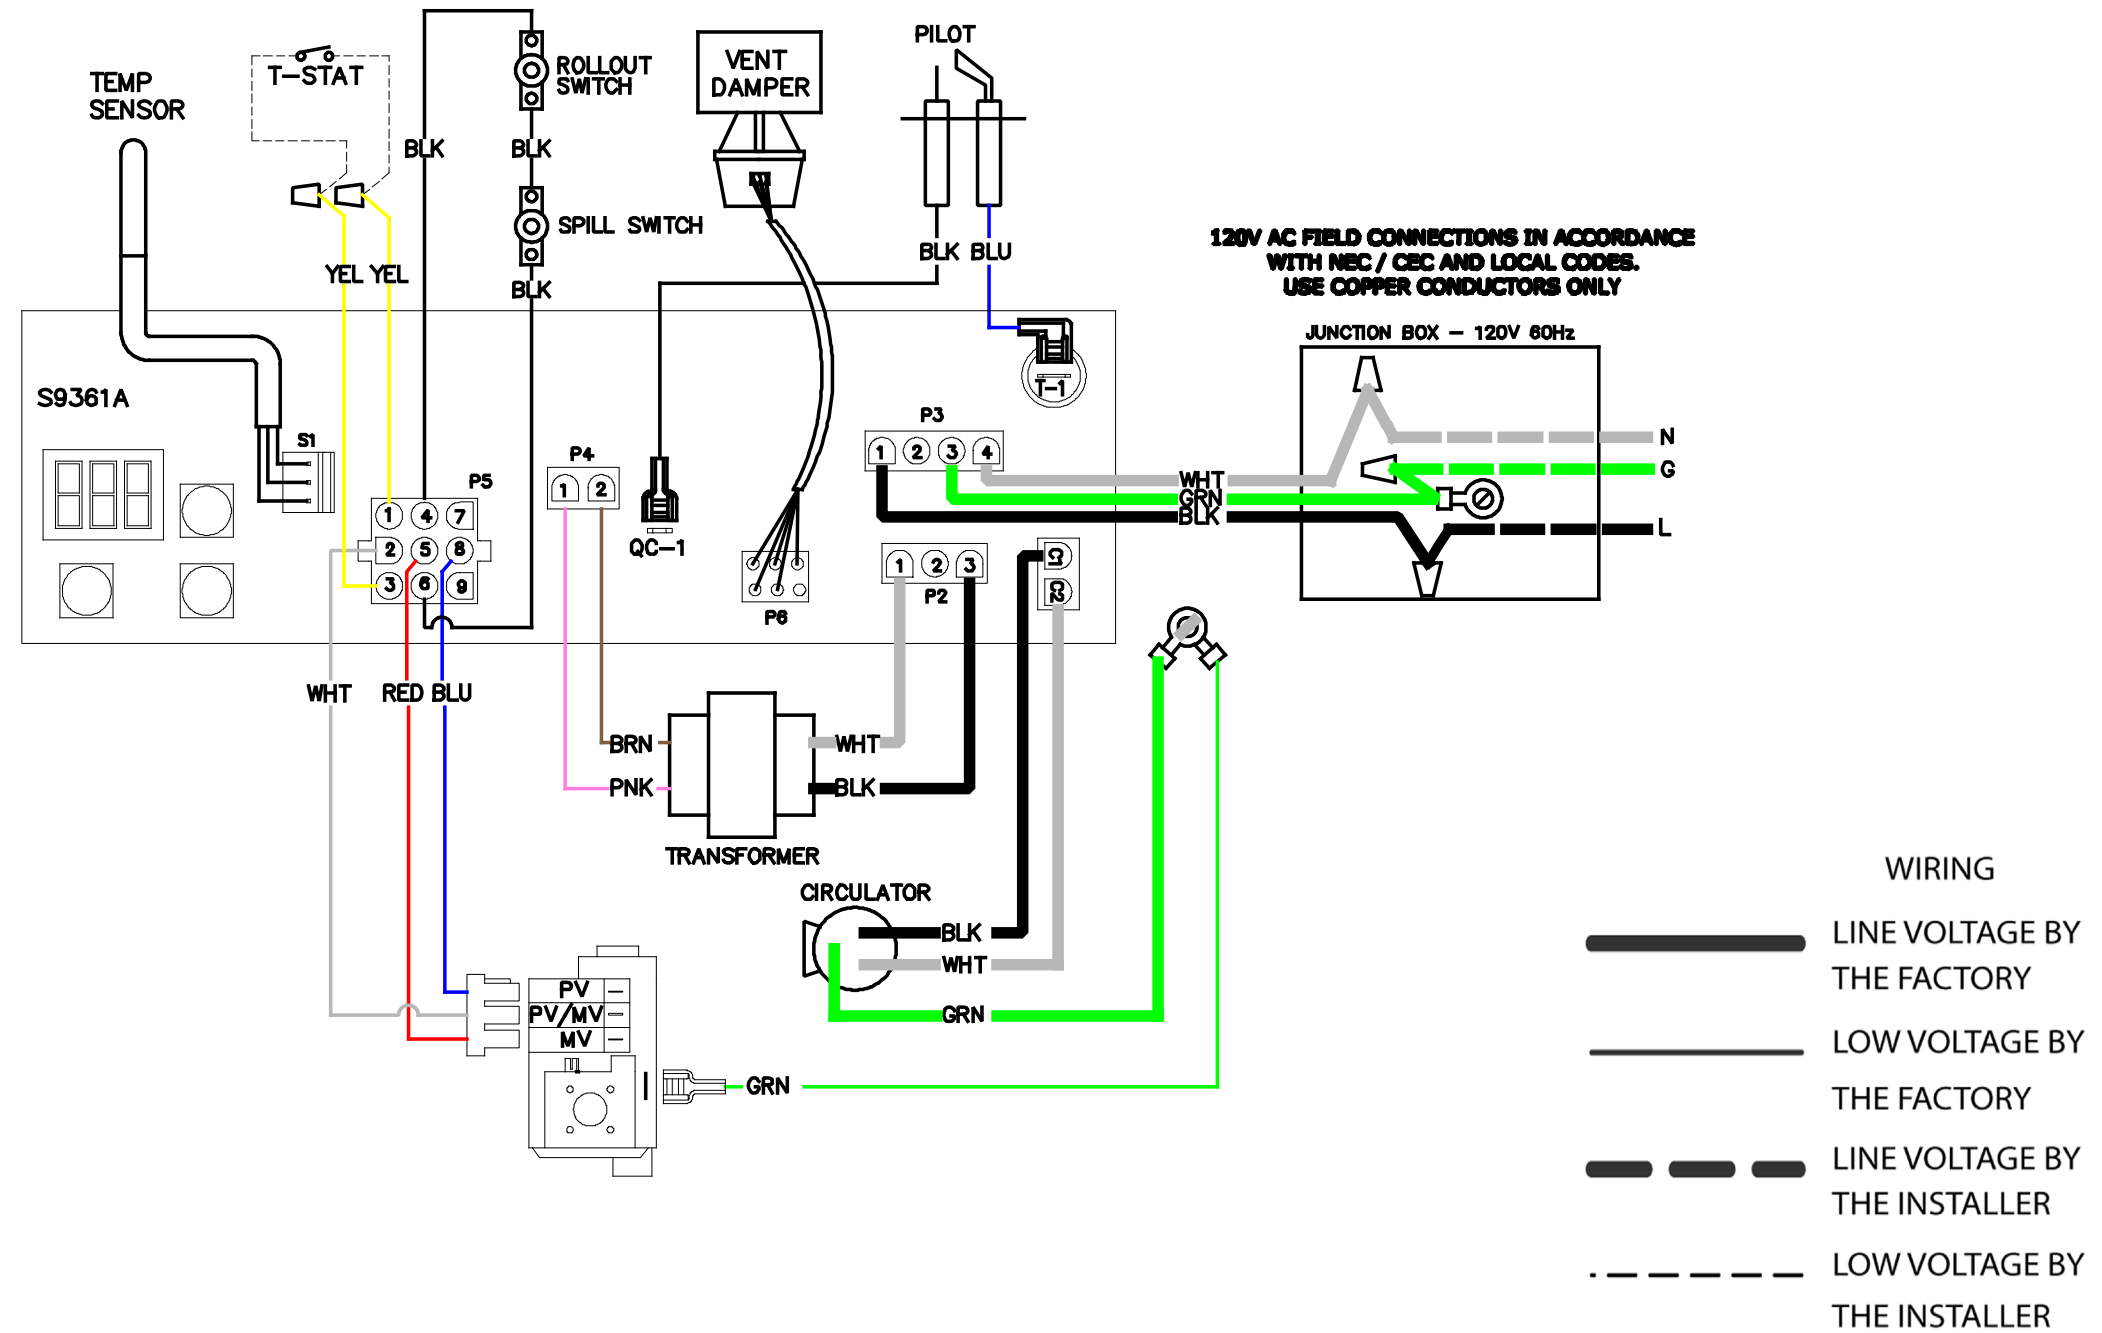

WIRING DIAGRAM: HOT WATER - ATMOSPHERIC DRAFT BOILER

240009311 REV E 7/14/2014

* TRANSFORMER IS NOT SIZED TO ACCOMODATE VA REQUIREMENTS OF ZONE VALVES OR SIMILAR ACCESSORIES.

LADDER DIAGRAM: HOT WATER - ATMOSPHERIC DRAFT BOILER

240009311 REV E 7/14/2014