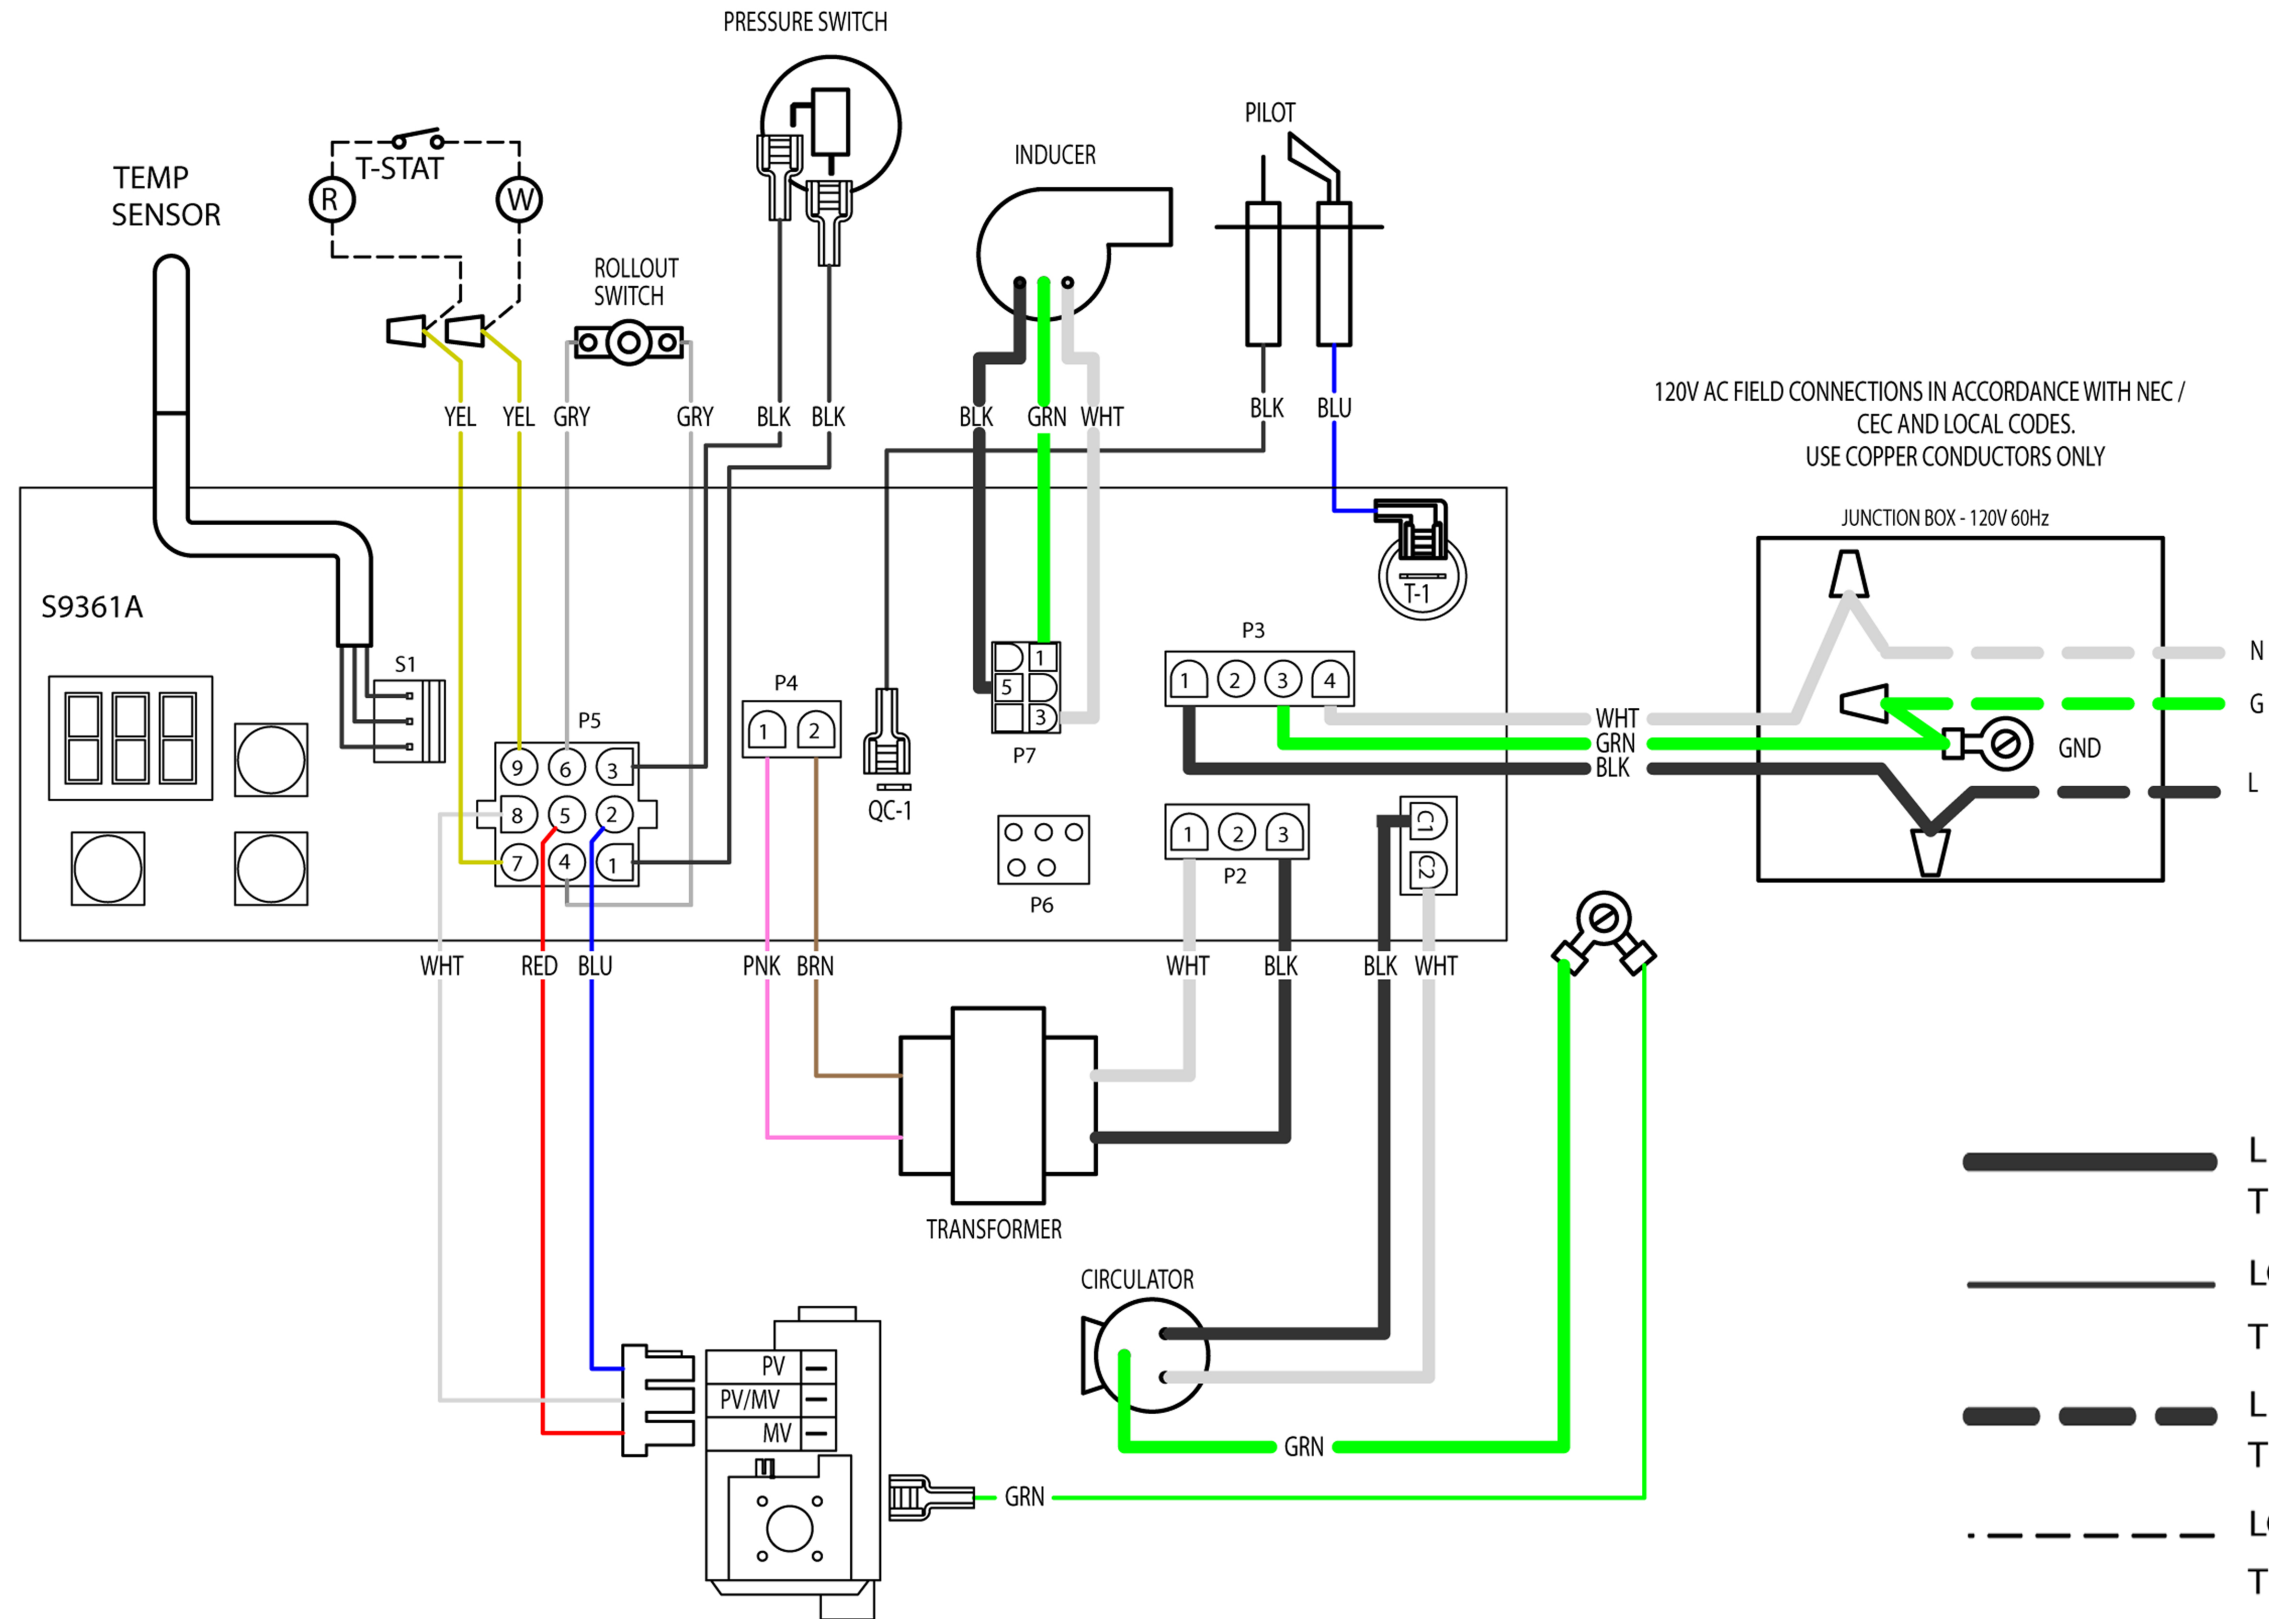

# WIRING DIAGRAM: HOT WATER - INDUCED DRAFT BOILER

\* Transformer is not sized to accommodate va requirements of zone valves or similar accessories.

## LADDER DIAGRAM: HOT WATER - INDUCED DRAFT BOILER