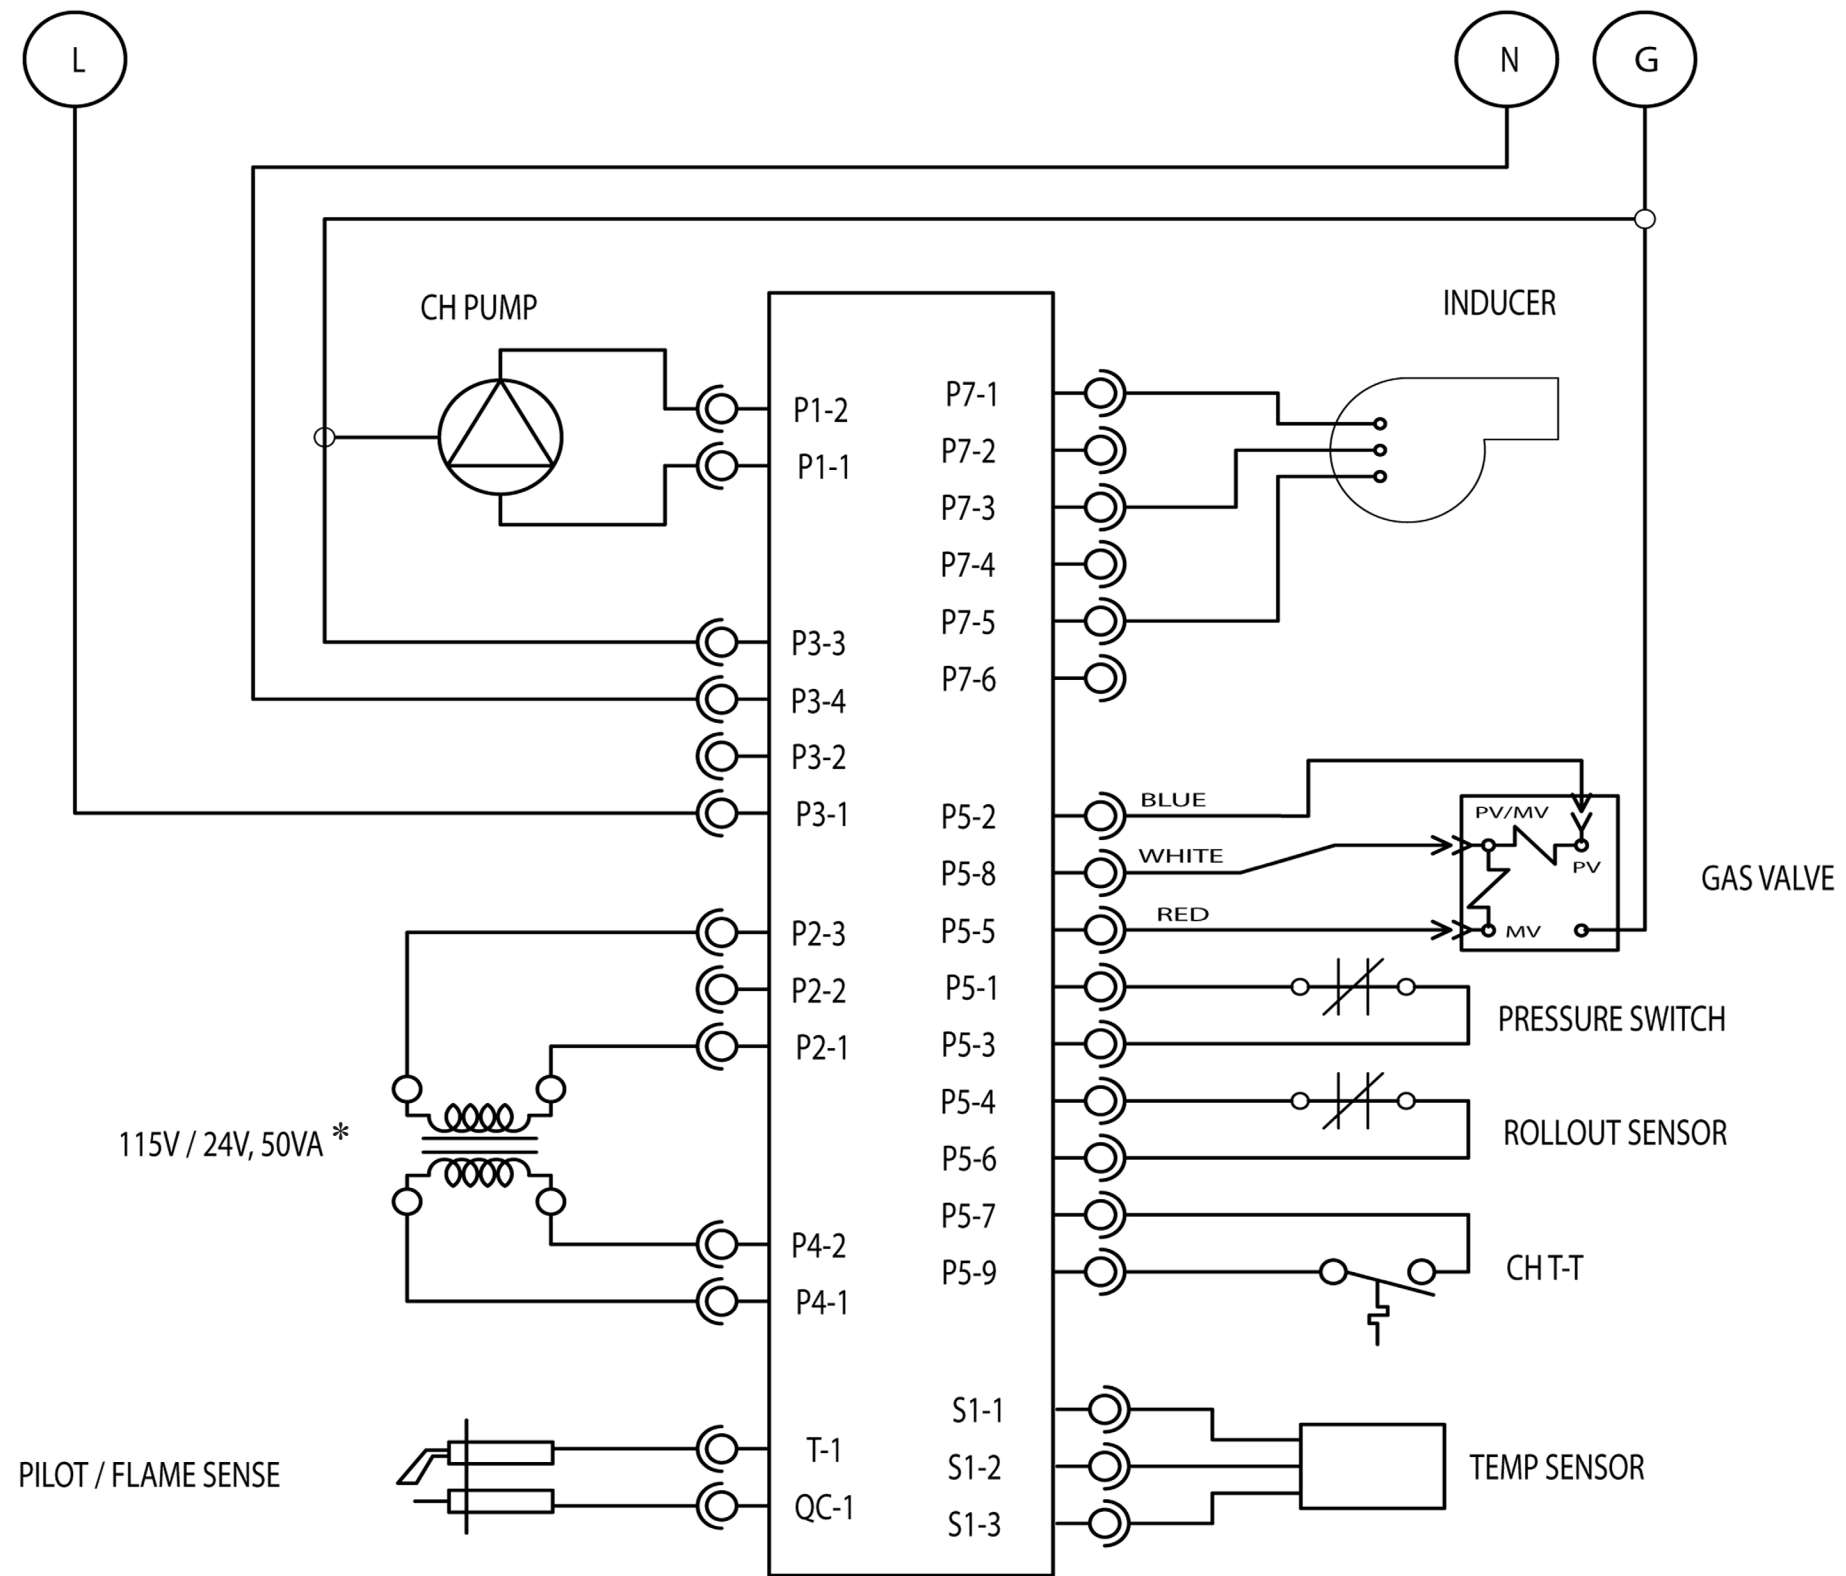

# WIRING DIAGRAM: HOT WATER - INDUCED DRAFT BOILER

\* Transformer is not sized to accommodate va requirements of zone valves or similar accessories.

## LADDER DIAGRAM: HOT WATER - INDUCED DRAFT BOILER