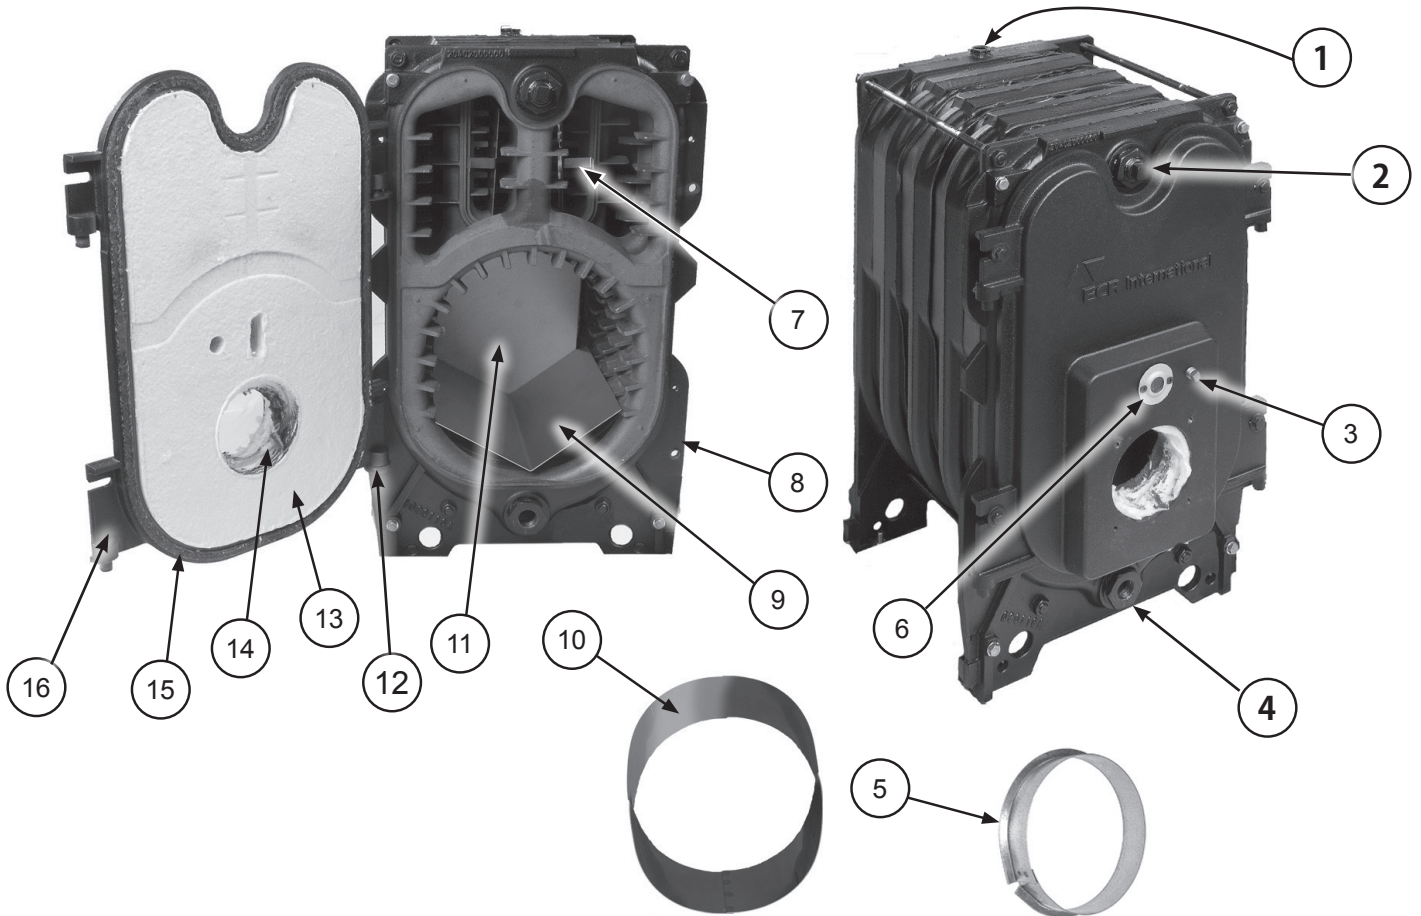

HEAT EXCHANGER

Item	Description	4 Section	5 Section	6 Section	7 Section
8	Heat Exchanger Block (Includes Items 1,2,4,6,11,12,13,14,15,16)	240009307	240009308	240009309	240009310
1	Control Well in Block		240007709		
2	1 1/4" x 1/4" Bushing (for Temperature Pressure Gauge)		240009346		
4	1 1/4" x 3/4" Bushing (for Drain Valve)		1060003		
6	Sight Glass Replacement Kit		550001932		
11	Target Wall Insulation*		240007302		
12	Door Hinge Kit (2 hinges included)		550001933		
13	Door insulation (hard)* (Front Door)		240007300		
14	Door Insulation (soft)* (Inner Burner Door)		240007301		
15	Door Rope Gasket*		240007390		
16	Burner door with insulation & rope gasket		240007305		

Items below Ordered Separately

3	1/4" NPT Plug		240005463		
5	Flue Spacer	109007382	109007382	109007382	N/A
7	Top Baffle (2 Required)	109007385	109007386	109007387	N/A
9	V-Shaped Liner	N/A	109008787**	109007316	109007315
10	Oval Liner	109007317	N/A	N/A	N/A
‡	Heat Exchanger Insulation Center*	420001080	420001081	420001082	420001083
‡	Heat Exchanger Insulation Rear*		420001079		

‡ Not shown

* WARNING: This product contains fiberglass and/or ceramic fibers. Possible cancer hazard. To avoid this possible hazard, avoid breathing fiberglass wool & ceramic fiber dust. May cause irritation to skin, eyes & respiratory tract.

** Used on 5115 and 5135 models only with Beckett NX burner only.