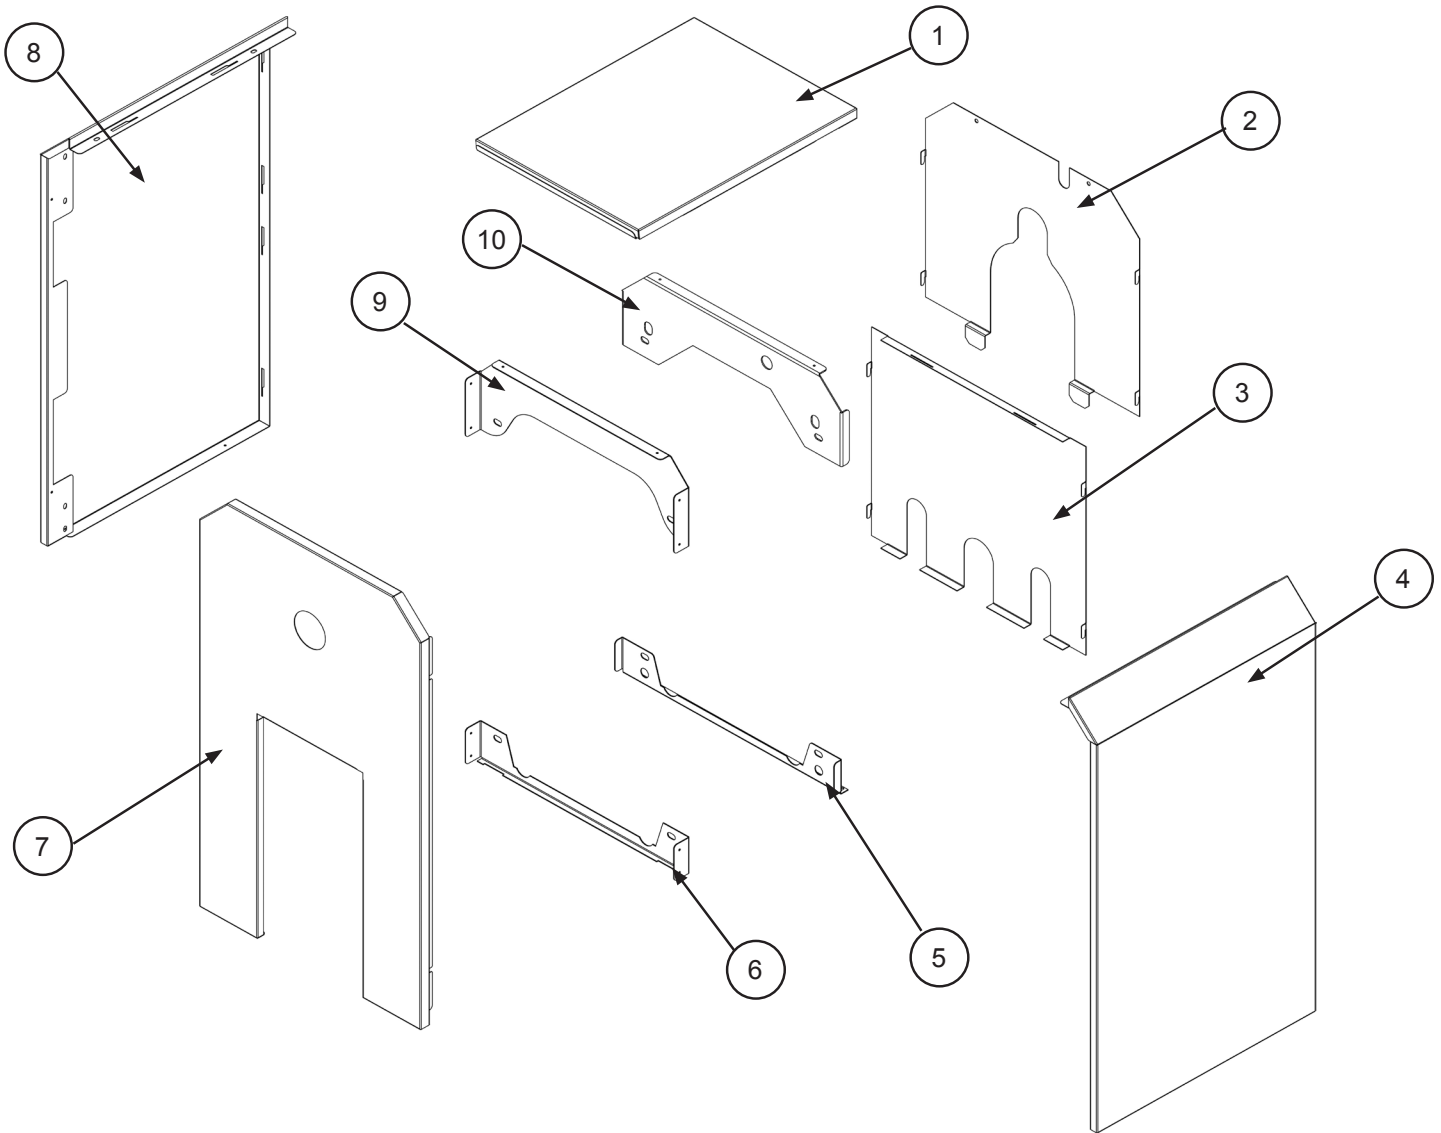

# JACKET

KEY	DESCRIPTION	4 SECTION	5 SECTION	6 SECTION	7 SECTION
	Complete Jacket Assembly	550002396	550002397	550002398	550002399
1	Top Panel	109008609AC	109008610AC	109008611AC	109008612AC
2	Rear Panel, Upper	109008622			
3	Rear Panel, Lower	109008624			
4	Right Side Panel	109008668AC	109008669AC	109008670AC	109008671AC
5	Support Bracket, Lower Rear	109008628			
6	Support Bracket, Lower Front	109008625			
7	Front Panel	109008621AC			
8	Left Side Panel	109008672AC	109008673AC	109008674AC	109008675AC
9	Support Bracket, Upper Front	109008623			
10	Support Bracket, Upper Rear	109008627			