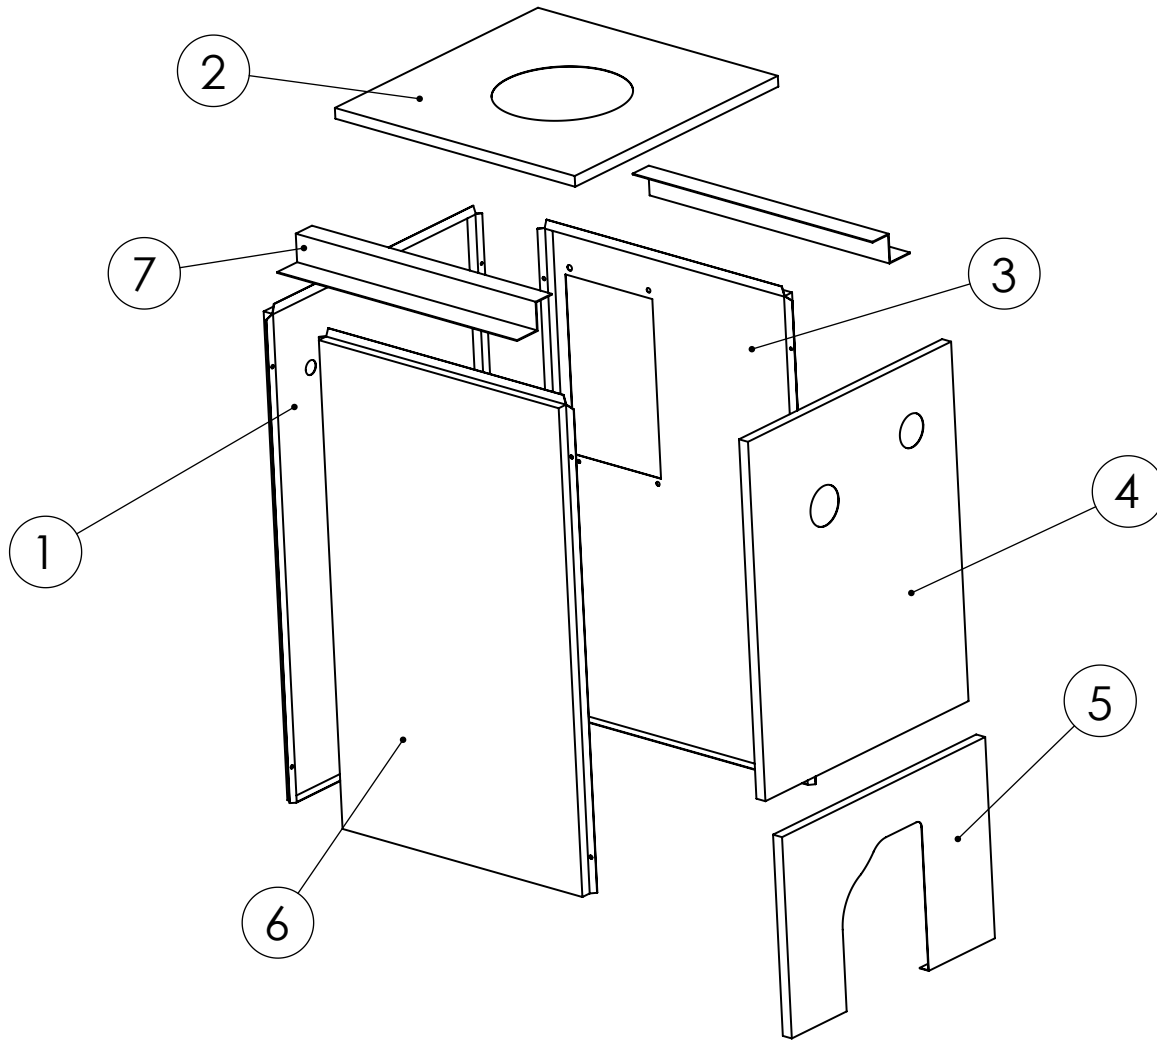

JACKETS

Item	Description	Models		
		3K	4K	5K
1	Back Panel	42500271AD (1)		
2	Top Panel	42500251AD (1)	42500252AD (1)	42500253AD (1)
3	Right Panel	42500241AD (1)	42500242AD (1)	42500243AD (1)
4	Upper Front Panel	42500270AD (1)		
5	Lower Front Panel	42500272AD (1)		
6	Left Panel	42500261AD (1)	42500262AD (1)	42500263AD (1)
7	Z Bars	42500273 (2)		
Complete Jacket		42500286AD	42500287AD	42500288AD