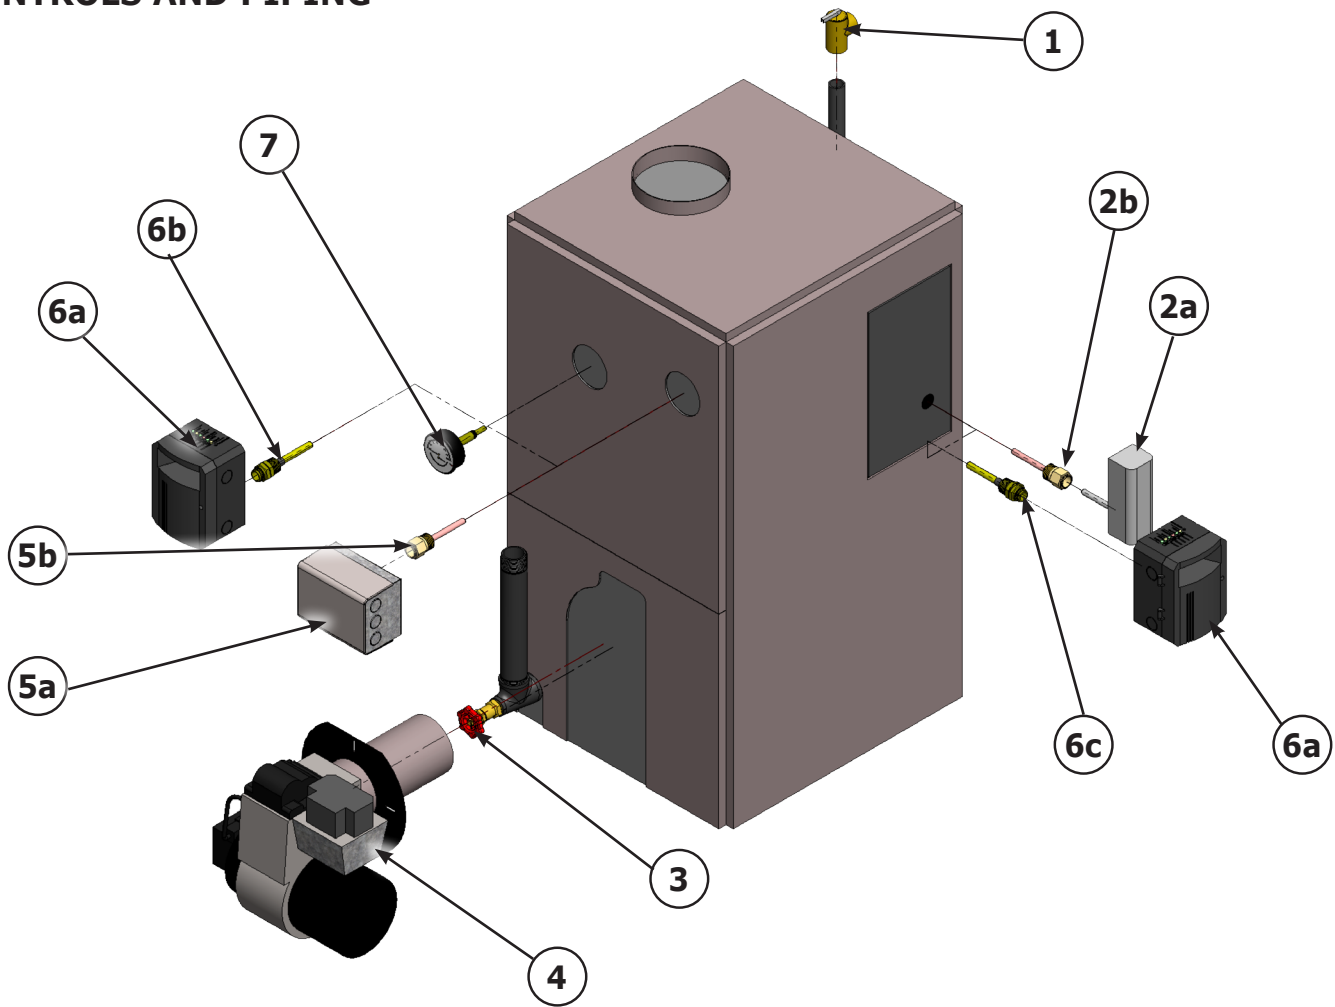

CONTROLS AND PIPING

	Description	Models		
		3K	4K	5K
1	Safety Relief Valve, Conbraco 10-408-05		14622011 (1)	
2a	Low Limit, Honeywell L4006A		AQ-008.00 (1)	
2b	Well, Honeywell 123870A		1635001 (1)	
3	Drain Valve		240009323 (1)	
4	Oil Burner, Beckett AFG	240009456	240009457	240009458
5a	Limit, Honeywell L7248L		240009128 (1)	
5b	Well, Honeywell 123870A		1635001 (1)	
5c †	Sensor, Honeywell 50001464-001		240007686 (1)	
6a	Limit, Hydrolevel 3250		240010867 (1)	
6b	Well, Hydrolevel 48-201 Long		240007709 (1)	
6c	Well, Hydrolevel 48-203 Short		240009283 (1)	
6d †	Sensor, Hydrolevel 48-3250-60		240009989 (1)	
7	Temperature/Pressure Gauge		1260006 (1)	
†	Circulator - Grundfos UP15		CI-006.01 (1)	
†	Circulator - Taco 007		CI-001.03 (1)	