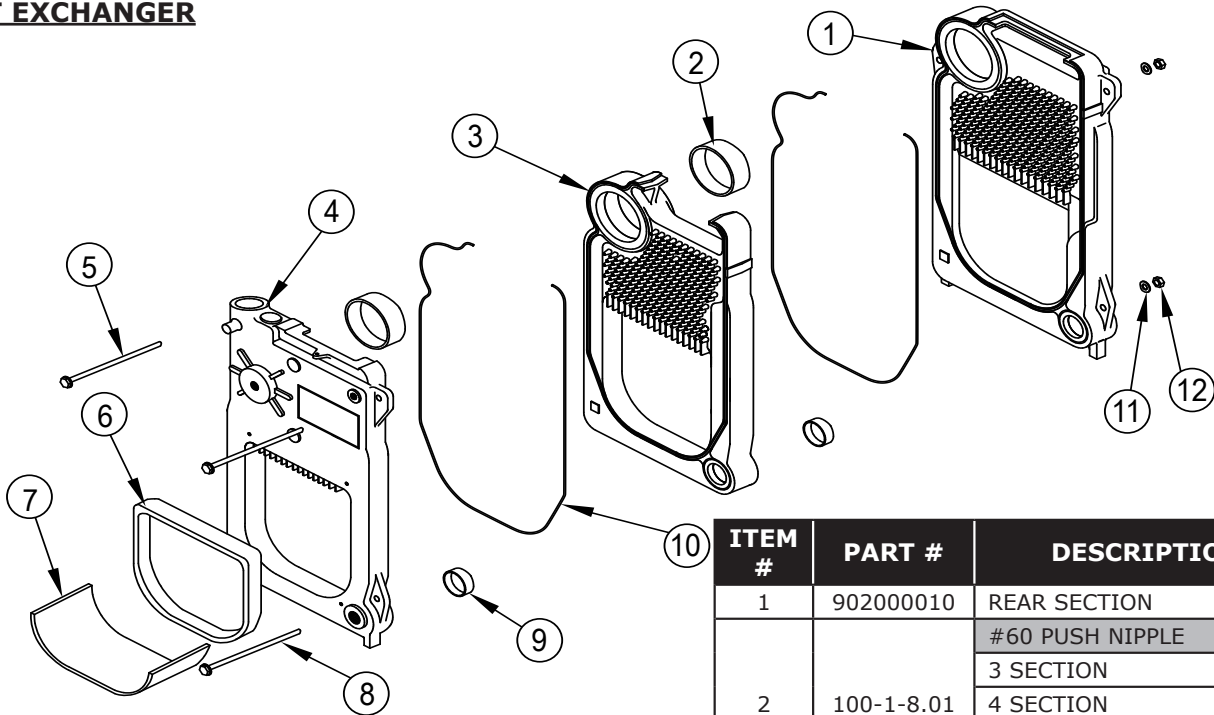

REPLACEMENT PARTS

HEAT EXCHANGER

FULLY ASSEMBLED HEAT EXCHANGERS	
912000039	3 SECT. TNKLS W/O COIL
912000043	4 SECT. TNKLS W/O COIL
912000047	5 SECT. TNKLS W/O COIL
912000051	6 SECT. TNKLS W/O COIL
912000040	3 SECT. WITH TANKLESS COIL
912000044	4 SECT. WITH TANKLESS COIL
912000048	5 SECT. WITH TANKLESS COIL
912000052	6 SECT. WITH TANKLESS COIL
912000038	3 SEC. WITH CAST OVER
912000042	4 SEC. WITH CAST OVER
912000046	5 SEC. WITH CAST OVER
912000050	6 SEC. WITH CAST OVER

ITEM #	PART #	DESCRIPTION	QTY
1	902000010	REAR SECTION	1
2	100-1-8.01	#60 PUSH NIPPLE	
		3 SECTION	2
		4 SECTION	3
		5 SECTION	4
		6 SECTION	5
3	902000009	CENTER SECTION	
		3 SECTION	1
		4 SECTION	2
		5 SECTION	3
4	902000007	FRONT SECT. CASTOVER	1
	902000008	FRONT SECT. TANKLESS COIL	
5	HW02510	TIE ROD 1/2 X 10 5/8 (3 SEC)	2
	HW02511	TIE ROD 1/2 X 14 1/4 (4 SEC)	
	HW02512	TIE ROD 1/2 X 17 7/8 (5 SEC)	
	HW02514	TIE ROD 1/2 X 21 3/4 (6 SEC)	
6	5611508	KIT - TARGET WALL & INSULATION BLANKET	1
7	25511005	INSUL BLANKET 16X24 (6 SECTION)	1
8	HW-025.01	TIE ROD 1/2 X 12 1/2 (4 SEC)	1
	HW-025.02	TIE ROD 1/2 X 16 1/2 (5 SEC)	
	HW-025.03	TIE ROD 1/2 X 20 1/2 (6 SEC)	
	HW-025.05	TIE ROD 1/2 X 9 (3 SEC)	
9	100-1-5.01	#22 PUSH NIPPLE	
		3 SECTION	2
		4 SECTION	3
		5 SECTION	4
		6 SECTION	5
10	3002172	ROPE MED DENSITY	
		3 SECTION	2
		4 SECTION	3
		5 SECTION	4
		6 SECTION	5
11	HW-008.03	WASHER 1/2 ID FLAT	3
12	HW-003.05	NUT 1/2-13 HEX HEAD	3