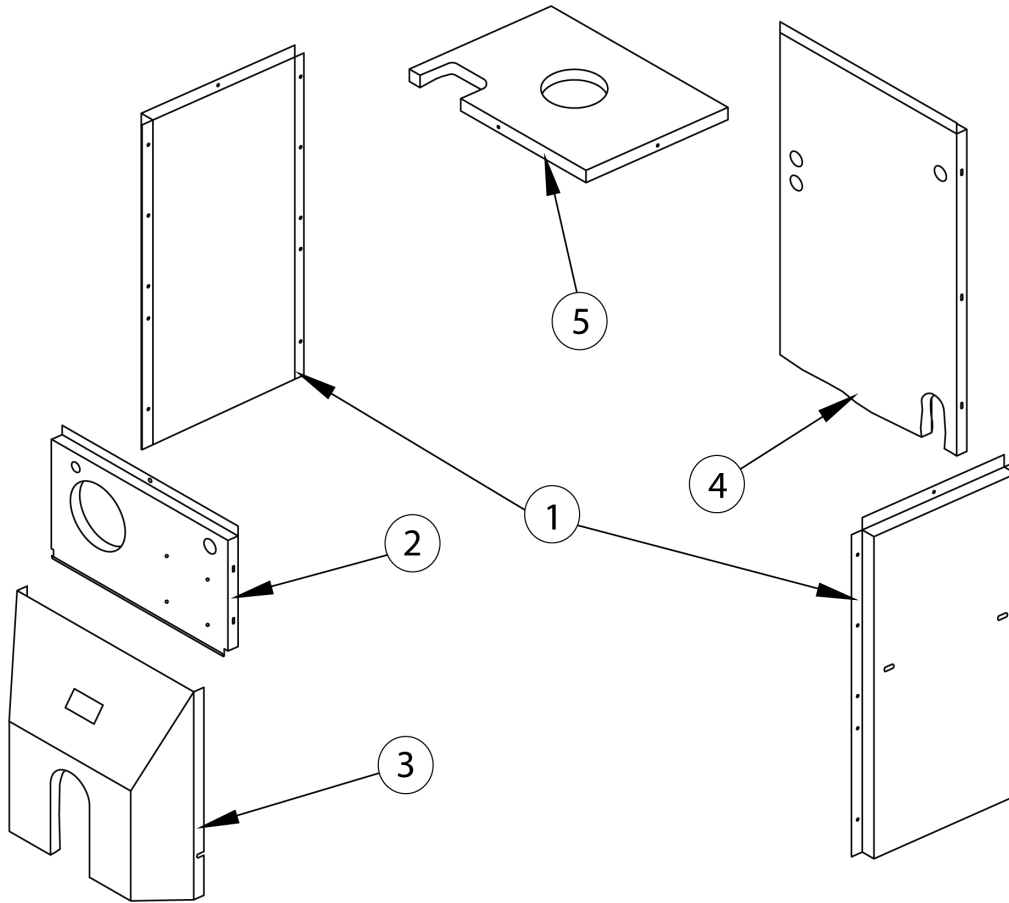

REPLACEMENT PARTS

JACKET

ITEM #	PART #	DESCRIPTION	QTY
1	21521802	SIDE PANEL 3 SECTION	2
	21521803	SIDE PANEL 4 SECTION	
	21521804	SIDE PANEL 5 SECTION	
	21521805	SIDE PANEL 6 SECTION	
2	21522401	TOP FRONT PANEL C/O	1
	21522402	TOP FRONT PANEL TNKLS COIL (SHOWN)	
3	21521901	LOWER COWL	1
4	21521501	REAR PANEL	1
5	215-1-3.02	TOP PANEL 3 SECTION	1
	215-1-3.03	TOP PANEL 4 SECTION	
	215-1-3.04	TOP PANEL 5 SECTION	
	2151307	TOP PANEL 6 SECTION