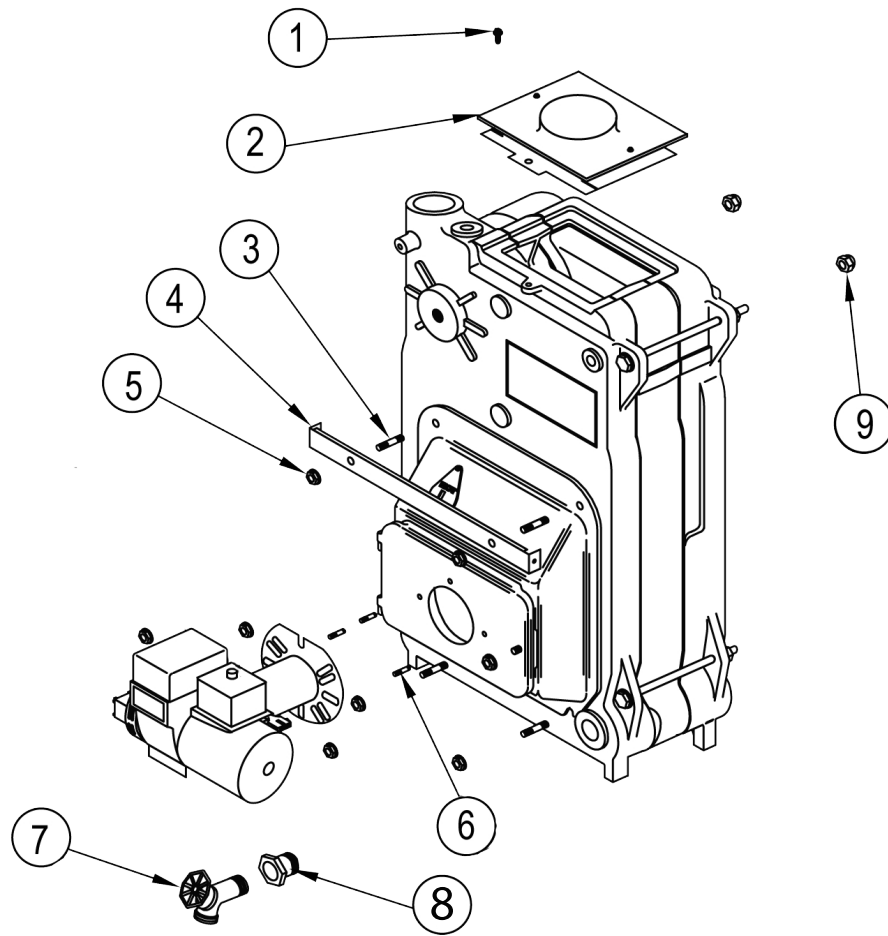

REPLACEMENT PARTS

SWING DOOR AND MOUNTING DOOR COMPONENTS

ITEM #	PART #	DESCRIPTION	QTY
1	2552901	MOUNTING DOOR INSULATION & PLUG	1
2	HW-005.01	SCREW 1/4-20X1/2 SELF TAPPING	2
3	10011701	OBSERVATION DOOR	1
4	25511101	OBS. DOOR GASKET	1
5	HW06801	1/4X1.3/4 DRIVE LOCK PIN	2
6	10011501	SWING DOOR	1
7	HW06701	5/16X18X2.3/8 STUD	1
8	2553303	INSULATION-SWING DOOR (BECKETT BURNERS)	1
	2553301	INSULATION-SWING DOOR (RIELLO BURNERS)	1
9	10011301	MOUNTING DOOR	1

REPLACEMENT PARTS

JACKET

ITEM #	PART #	DESCRIPTION	QTY
1	21521802	SIDE PANEL 3 SECTION	2
	21521803	SIDE PANEL 4 SECTION	
	21521804	SIDE PANEL 5 SECTION	
	21521805	SIDE PANEL 6 SECTION	
2	21522401	TOP FRONT PANEL C/O	1
	21522402	TOP FRONT PANEL TNKLS COIL (SHOWN)	
3	21521901	LOWER COWL	1
4	21521501	REAR PANEL	1
5	215-1-3.02	TOP PANEL 3 SECTION	1
	215-1-3.03	TOP PANEL 4 SECTION	
	215-1-3.04	TOP PANEL 5 SECTION	
	2151307	TOP PANEL 6 SECTION	

REPLACEMENT PARTS

HARDWARE

ITEM #	PART #	DESCRIPTION	QTY
1	HW-005.01	SCREW 1/4-20X1/2 SELF TAP	1
2	2452902	FLUE COLLECTOR ASSY (4 SECT)	1
	2452903	FLUE COLLECTOR ASSY (5 SECT)	
	2452906	FLUE COLLECTOR ASSY (3 SECT)	
	2452907	FLUE COLLECTOR ASSY (6 SECT)	
3	HW06701	STUD 5/16"-18 X 2 ³ / ₈ "	4
4	2252501	SUPPORT JACKET BRACKET	1
5	1330001	NUT 5/16-18 WISLOCK	8
6	HW07001	STUD 5/16"-18 X 1 ¹ / ₈ "	3
7	240009323	DRAIN LONG	1
8	1060003	PIPE FIT BUSHING 1 ¹ / ₄ " X ³ / ₄ "	
9	HW06401	NUT - ACORN 1/2"-13 UNC YELLOW	2