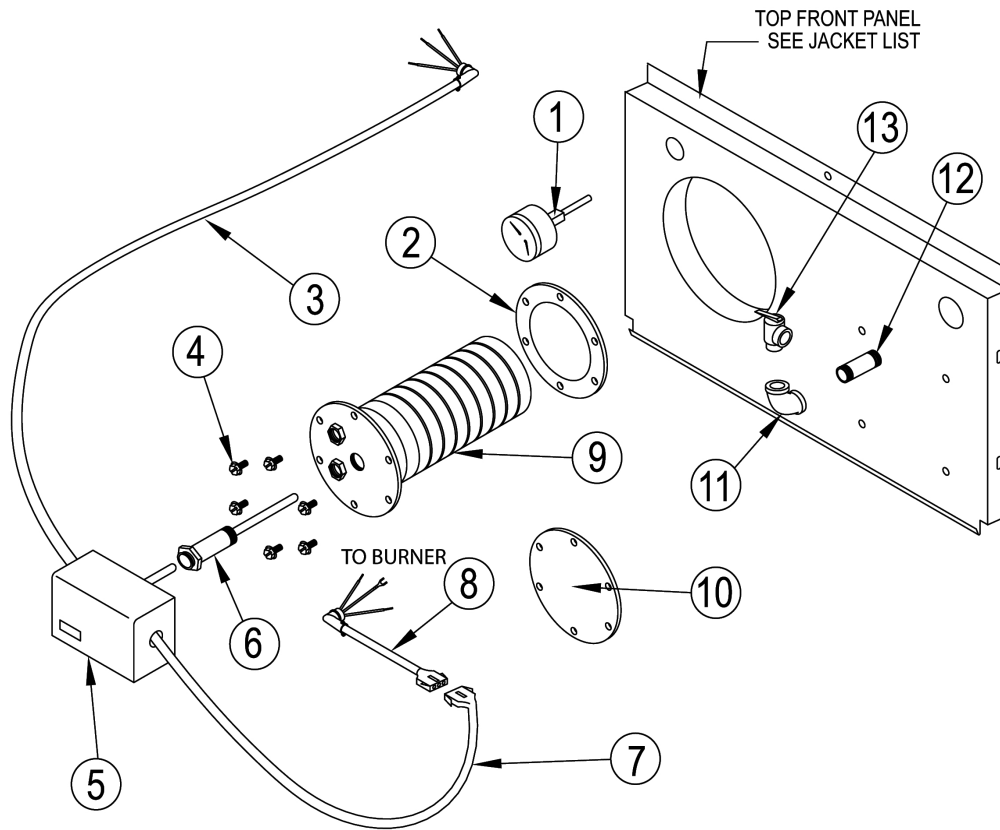

REPLACEMENT PARTS

COIL

ITEM #	PART #	DESCRIPTION	QTY
1	1260006	TEMPERATURE - PRESSURE GAUGE	1
2	240007072	GASKET - SILICON/DURO 70	1
3	37519501	HARNESS CIRCULATOR 72"	1
4	HW08001	BOLT 5/16" X 3/4"	6
5	240009128	LIMIT, HONEYWELL L7248L (FOR BOILERS WITHOUT A TANKLESS COIL)	1
	AQ-010.00	CONTROL L8124A (FOR BOILERS WITH A TANKLESS COIL)	1
5a	240007686	SENSOR HONEYWELL 50001464-001	1
6	AQ-020.01	WELL	1
7	2851401	HARNESS CTRL BOX (BECKETT BURNERS AND RIELLO F10 BURNERS)	1
	28511801	HARNESS , CTRL BOX (RIELLO F5 & Carlin EZ-1/2 BURNERS)	1
8	1263011	HARNESS, BURNER (RIELLO F5)	1
	2851801	HARNESS, BURNER (RIELLO F10)	1
	NA	HARNESS, BURNER (BECKETT AFG, & Carlin EZ-1/2 INCLUDED WITH BURNER)	1
9	5612001	TANKLESS COIL KIT P3 (FOR 3 SECTION BOILERS)	1
	5612002	TANKLESS COIL KIT T4 (4, 5, 6 & 7 SECT. BOILERS)	1
(ABOVE KITS INCLUDE ITEM NOS. 2, 4 AND THE APPROPRIATE COIL)			
10	27511401	TANKLESS - COVER KIT	1
		(KIT INCLUDES ITEM NOS. 2, 4 AND COVER PLATE)	1
11	1190001	PIPE FIT ELBOW 3/4" NPT	1
12	1310001	PIPE FIT - NPL 3/4" X 4" NPT	1
13	VR-001.01	SAFETY RELIEF VALVE 30#, CONBRACO 16-407-05	1
NOT SHOWN	550001908	GASKET REPLACEMENT KIT (INCLUDES ITEMS #2 & #4)	1