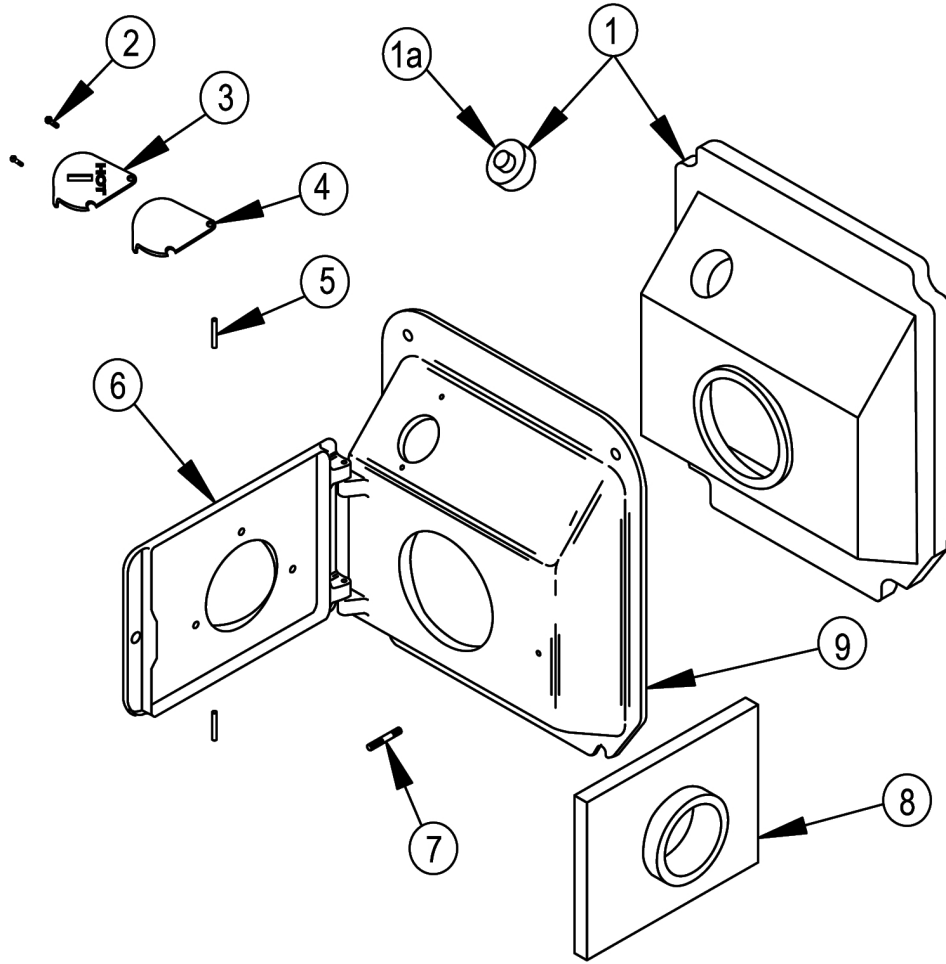

REPLACEMENT PARTS

COIL

ITEM #	PART #	DESCRIPTION	QTY
1	1260006	TEMPERATURE - PRESSURE GAUGE	1
2	240007072	GASKET - SILICON/DURO 70	1
3	37519501	HARNESS CIRCULATOR 72"	1
4	HW08001	BOLT 5/16" X 3/4"	6
5	240009128	LIMIT, HONEYWELL L7248L (FOR BOILERS WITHOUT A TANKLESS COIL)	1
	AQ-010.00	CONTROL L8124A (FOR BOILERS WITH A TANKLESS COIL)	1
5a	240007686	SENSOR HONEYWELL 50001464-001	1
6	AQ-020.01	WELL	1
7	2851401	HARNESS CTRL BOX (BECKETT BURNERS AND RIELLO F10 BURNERS)	1
	28511801	HARNESS , CTRL BOX (RIELLO F5 & Carlin EZ-1/2 BURNERS)	1
8	1263011	HARNESS, BURNER (RIELLO F5)	1
	2851801	HARNESS, BURNER (RIELLO F10)	1
	NA	HARNESS, BURNER (BECKETT AFG, & Carlin EZ-1/2 INCLUDED WITH BURNER)	1
9	5612001	TANKLESS COIL KIT P3 (FOR 3 SECTION BOILERS)	1
	5612002	TANKLESS COIL KIT T4 (4, 5, 6 & 7 SECT. BOILERS)	1
(ABOVE KITS INCLUDE ITEM NOS. 2, 4 AND THE APPROPRIATE COIL)			
10	27511401	TANKLESS - COVER KIT	1
		(KIT INCLUDES ITEM NOS. 2, 4 AND COVER PLATE)	1
11	1190001	PIPE FIT ELBOW 3/4" NPT	1
12	1310001	PIPE FIT - NPL 3/4" X 4" NPT	1
13	VR-001.01	SAFETY RELIEF VALVE 30#, CONBRACO 16-407-05	1
NOT SHOWN	550001908	GASKET REPLACEMENT KIT (INCLUDES ITEMS #2 & #4)	1

REPLACEMENT PARTS

SWING DOOR AND MOUNTING DOOR COMPONENTS

ITEM #	PART #	DESCRIPTION	QTY
1	2552901	MOUNTING DOOR INSULATION & PLUG	1
2	HW-005.01	SCREW 1/4-20X1/2 SELF TAPPING	2
3	10011701	OBSERVATION DOOR	1
4	25511101	OBS. DOOR GASKET	1
5	HW06801	1/4X1.3/4 DRIVE LOCK PIN	2
6	10011501	SWING DOOR	1
7	HW06701	5/16X18X2.3/8 STUD	1
8	2553303	INSULATION-SWING DOOR (BECKETT BURNERS)	1
	2553301	INSULATION-SWING DOOR (RIELLO BURNERS)	1
9	10011301	MOUNTING DOOR	1