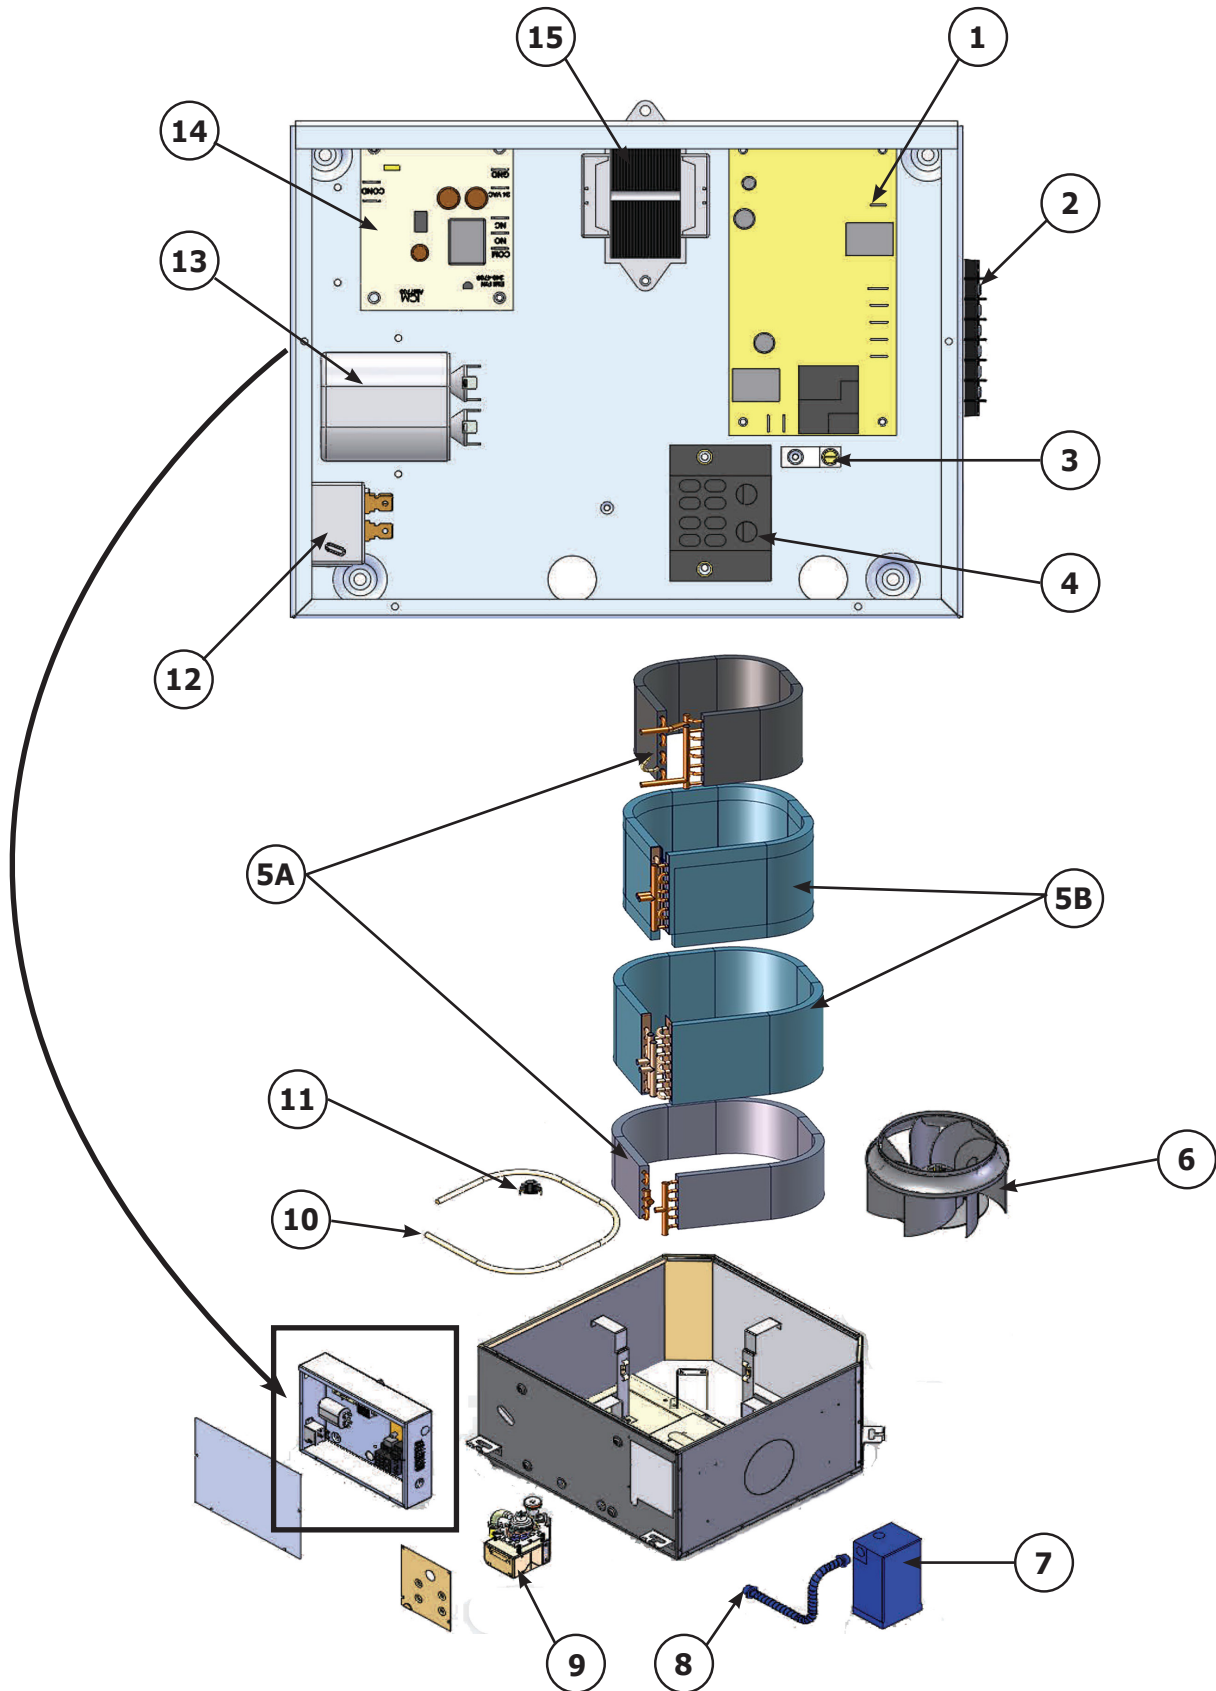

Assembly 08-20

Assembly 08-20

Ref #	Model #	Description	Part Number
1	IR MODELS	CTRL,ASSY,IR,CACB/CAHB,AR7808	240006565
	Wall Thermostat Models	RLY,BRD,RMT,ASCT,POST PURG,AH4006v	240010506
2	ALL MODELS	TERM,BLOCK,7 POSITION,7-140	240006736
3	ALL MODELS	TERM,BLOCK,GROUND	212000015
4	ALL MODELS	TERM,BLOCK,POWER,11725-2	212000014
5A	08	KIT,COIL,FRMD,HYD,CAW08,RAW 104-508	550003033
	12	KIT,COIL,FRMD,HYD,CAW12,RAW 104-509	550003034
	18-20	KIT,COIL,FRMD,HYD,CAW18-20,RAW 104-510	550003035
5B	08	KIT,COIL,FRMD,CAW08,RAW 104-517	550003037
	12	KIT,COIL,FRMD,CAW12,RAW 104-518	550003038
	18-20	COIL,FRMD,CAWA/B 18/20,HYD, Kit	550002923
6	08	ASSY,MTR,BLWR,CAC09-12,R4E280-	240004888
	12-20	ASSY,MTR,BLWR,CAC18-24,R6E400-	240004893
7	ALL MODELS	TFMR,250VA,240X120VAC,HS1B250	240010163
8	ALL MODELS	HARN,TFMR,CAW,14.5"	240010176
9	ALL MODELS	ASSY,SUB,COND PUMP,SAUERMAN,R/K 550-1499	240005754
		FLOAT,PLSTC,REPL,CAH 09-36	240006461
		PUMP,ASSY,COND,SAUERMAN,CA	240007266
10	1.5kW	HTR,1.5KW,230V,CAC-09/12	240004916
	3.0kW	HTR,3.0KW,230V,CAC-15/24	240004917
11	ALL HEAT	SW,LMT,135-210°F,75TF114, Style	240006129
12	ALL MODELS	TSTAT,LOW TEMP LOCKOUT	121000005
13	08	CAPC,370V/2,1-1/4x2x2.18"H,OVAL	240005775
	12-20	CAPC,370V/3,1-1/4",OVAL,1-1/2"H	126000006
14	ALL MODELS	CTRL,COND,ALARM,ICM,AM7703	240004709
15	ALL MODELS	TFMR,208/230V,50/60HZ,24V,40VA	240001264