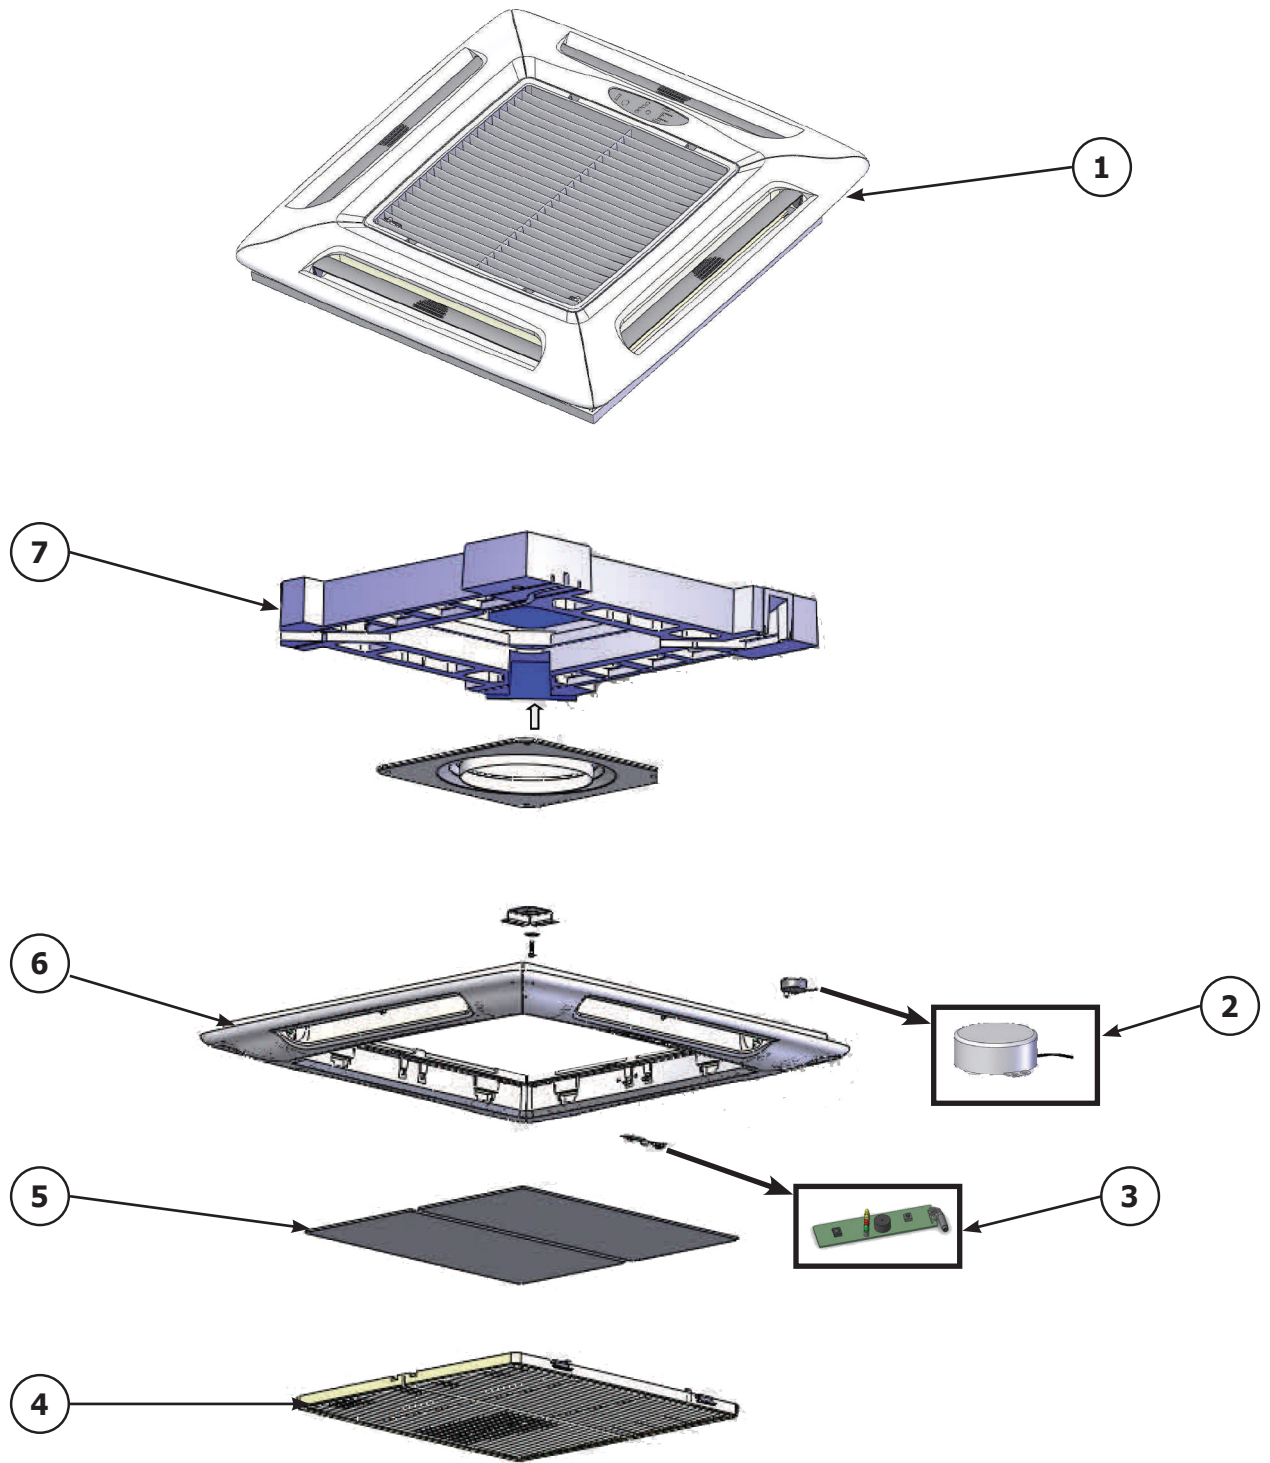

Table of Contents

Fascia Assembly	4 - 7
Chassis/Cabinet Assembly.....	8 - 11

Fascia Assembly 08-20

Fascia Assembly 08-20

Ref #	Model #	Description	Part Number
1	08-12	FASCIA KIT	550001969
	18-20	FASCIA KIT	550001970
2	08-20	MTR,AC SYNC,230V, SP3181	102000136
3	08-20	RLY,BRD,RMT,ASCT,POST PURG,AH4006	240001764
4	08-12	GRL,FASCIA,CAC09-12	108000104
	18-20	GRL,FASCIA,CAC15-24	108000110
5	08-12	FLTR,CAC09-12	240005411
	18-20	FLTR,CAC15-36	240005412
6	08-12	FASCIA,ASSY,CAC/H 09-12,	Included with kit #550001969
	18-20	FASCIA,ASSY,CAC/H 18-24,	Included with kit #550001970
7	08-12	ASSY,DRN PAN,KYDEX,CAC/H 12	550001791
	18-20	ASSY,DRN PAN,KYDEX,CAC/H 18-24	550001792