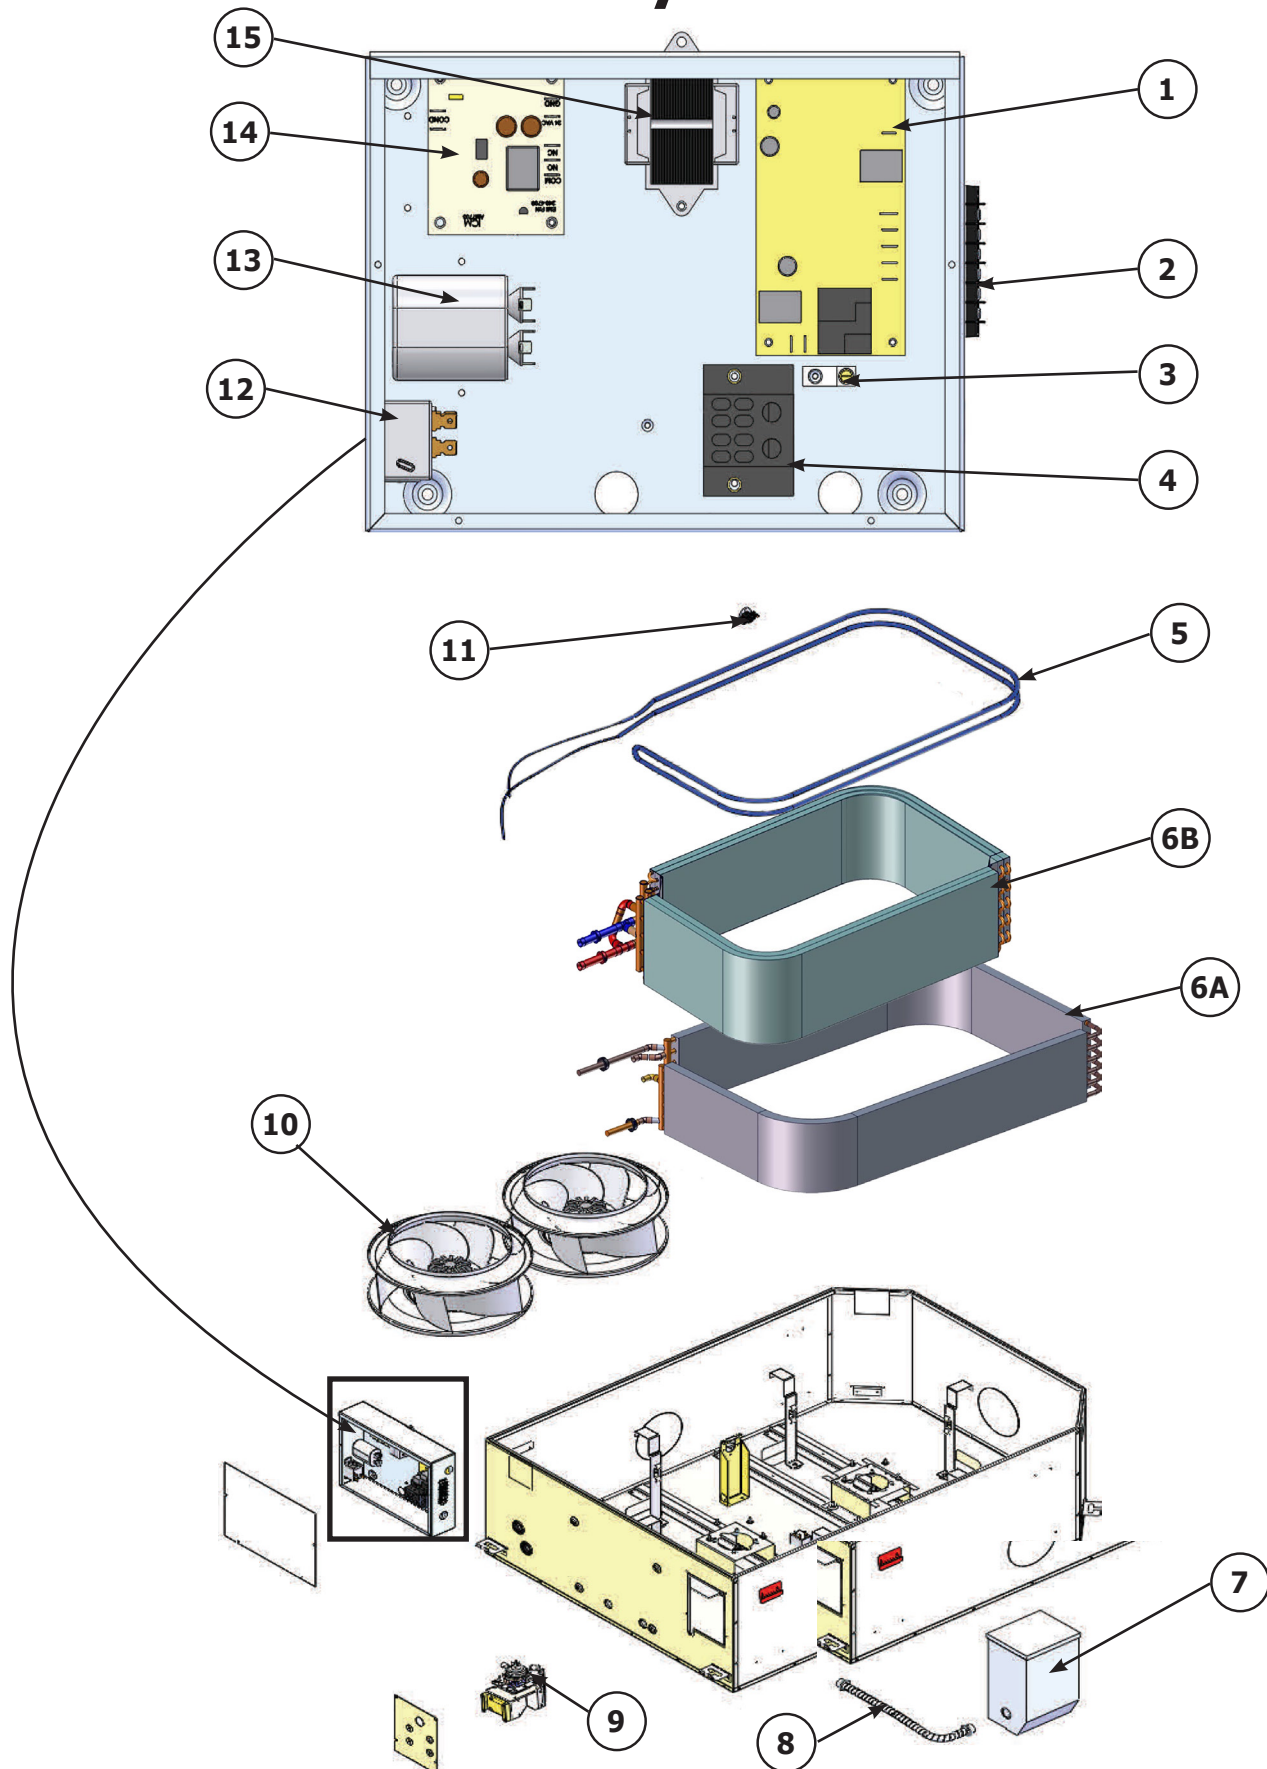

Assembly 33 - 36

Assembly 33 - 36

Ref #	Model #	Description	Part Number
1	IR MODELS	CTRL,ASSY,IR,CACB/CAHB,AR7808	240006565
	Wall Thermostat Models	RLY,BRD,RMT,ASCT,POST PURG,AZ4001	240010506
2	ALL MODELS	TERM,BLOCK,7 POSITION,7-140	240006736
3	ALL MODELS	TERM,BLOCK,GROUND	212000015
4	ALL MODELS	TERM,BLOCK,POWER,11725-2	212000014
5	5.0kW	HTR,5KW,230V,CAC-30/36	240004918
6A	30-36	KIT,COIL,FRMD,HYD,CAW33-36,RT/LT	550003036 RT & LT Coils with Brackets
6B	30-36	KIT,COIL,FRMD,CAWC33-36,RT/LT	550002924 RT & LT Coils with Brackets
7	ALL MODELS	TFMR,250VA,240X120VAC,HS1B250	240010163
8	ALL MODELS	HARN,TFMR,CAW,14.5"	240010145
9	ALL MODELS	ASSY,SUB,COND PUMP,SAUERMAN,R/K 550-1499	240005754
		FLOAT,PLSTC,REPL,CAH 09-36	240006461
		PUMP,ASSY,COND,SAUERMAN,CA	240007266
10	30-36	ASSY,MTR,BLWR,CAC30-36,R6E355	240004898
11	ALL HEAT	SW,LMT,135-210°F,75TF114, Style	240006129
12	ALL MODELS	TSTAT,LOW TEMP LOCKOUT	121000005
13	ALL MODELS	CAPC,370V/2.5,1-1/4x2x1.6"H,OVAL	240002062
14	ALL MODELS	CTRL,COND,ALARM,ICM,AM7703	240004709
15	ALL MODELS	TFMR,208/230V,50/60HZ,24V,40VA	240001264