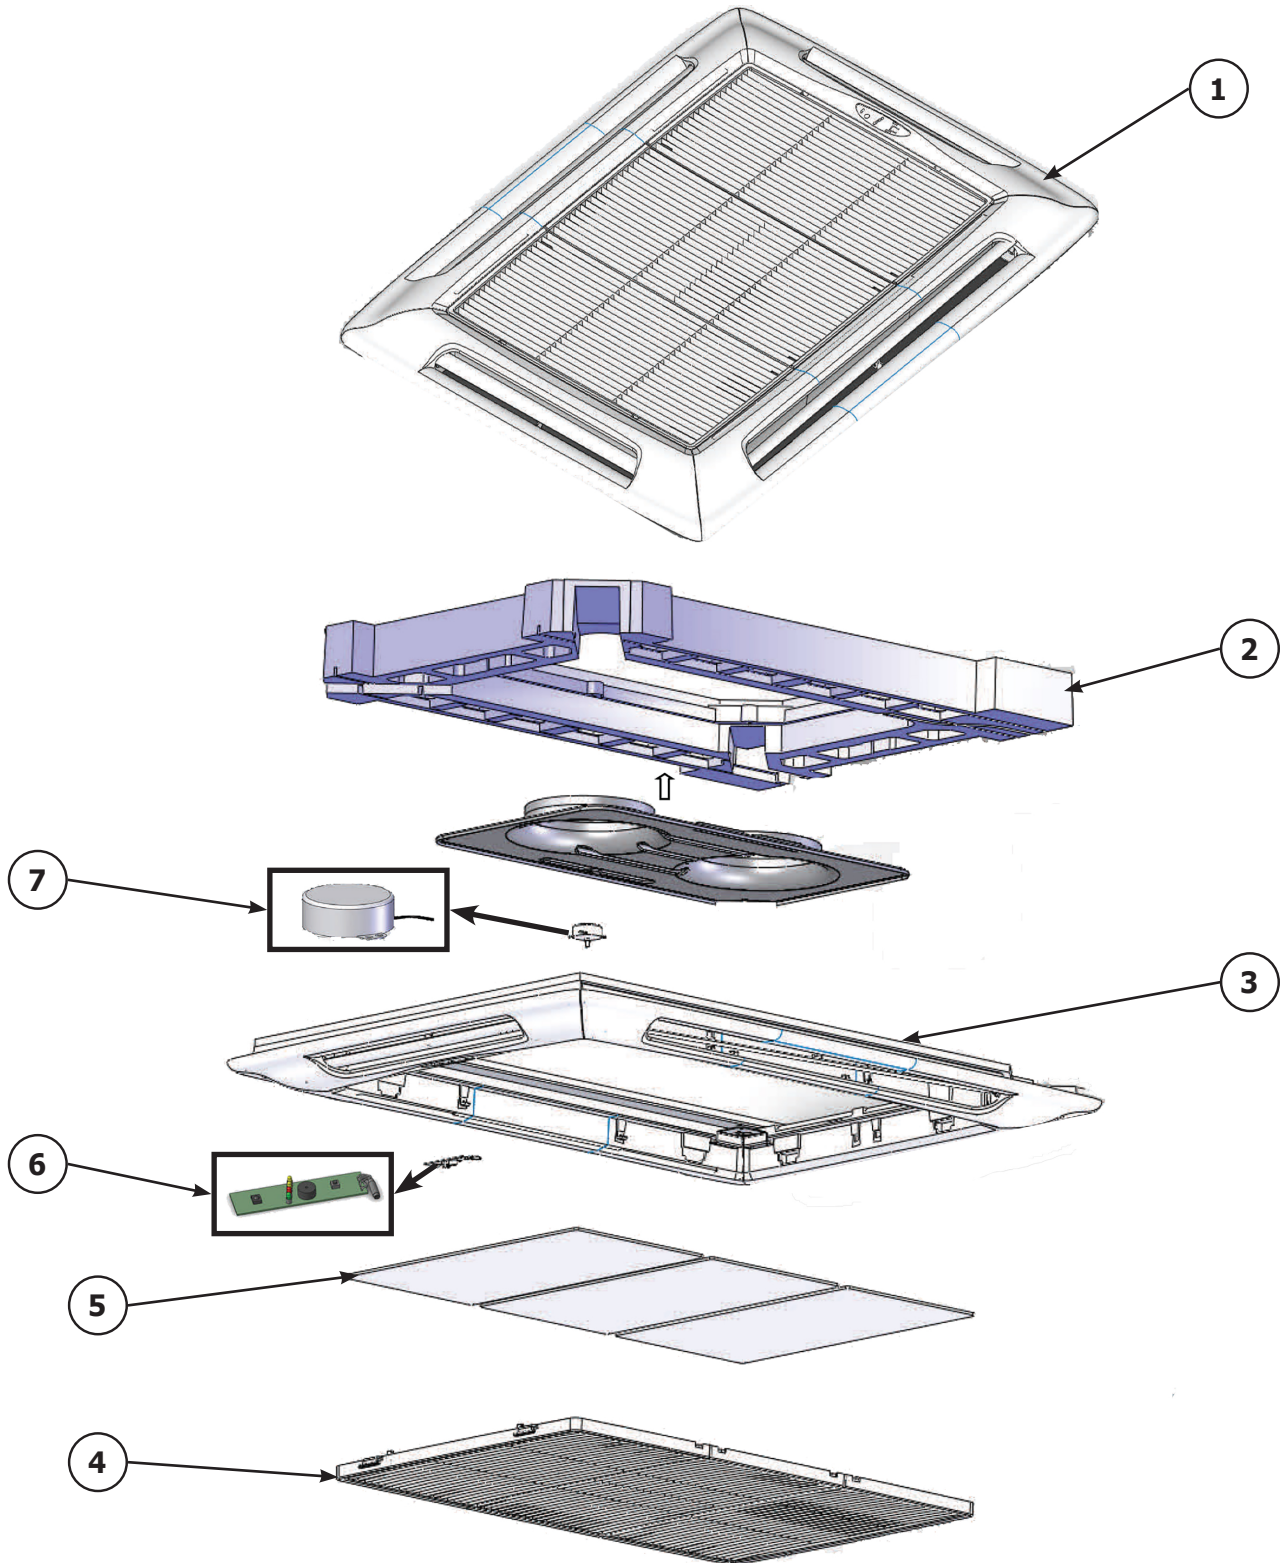

Table of Contents

Fascia Assembly	4 - 7
Chassis/Cabinet Assembly.....	8 - 11

Fascia Assembly 08-20

Fascia Assembly 08-20

Ref #	Model #	Description	Part Number
1	08-12	FASCIA KIT	550001969
	18-20	FASCIA KIT	550001970
2	08-20	MTR,AC SYNC,230V, SP3181	102000136
3	08-20	RLY,BRD,RMT,ASCT,POST PURG,AH4006	240001764
4	08-12	GRL,FASCIA,CAC09-12	108000104
	18-20	GRL,FASCIA,CAC15-24	108000110
5	08-12	FLTR,CAC09-12	240005411
	18-20	FLTR,CAC15-36	240005412
6	08-12	FASCIA,ASSY,CAC/H 09-12,	Included with kit #550001969
	18-20	FASCIA,ASSY,CAC/H 18-24,	Included with kit #550001970
7	08-12	ASSY,DRN PAN,KYDEX,CAC/H 12	550001791
	18-20	ASSY,DRN PAN,KYDEX,CAC/H 18-24	550001792

Fascia Assembly 33 - 36

Fascia Assembly 33 - 36

Ref #	Model #	Description	Part Number
1	33-36	COMPLETE FASCIA KIT 08- 12	550001791
2	33-36	ASSY,DRN PAN,KYDEX,CAC/H 36	550001793
3	33-36	FASCIA,ASSY,CAC/H 30-36,	Included with Kit 550001791
4	33-36	SIDE,FASCIA,CAC30-36	108000111
		GRL,FASCIA,CAC30-36	108000112
5	33-36	FLTR,CAC15-36	240005412
6	ALL MODELS	RLY,BRD,RMT,ASCT,POST PURG,AH4006	240001764
7	33-36	MTR,AC SYNC,230V, SP3181	102000136