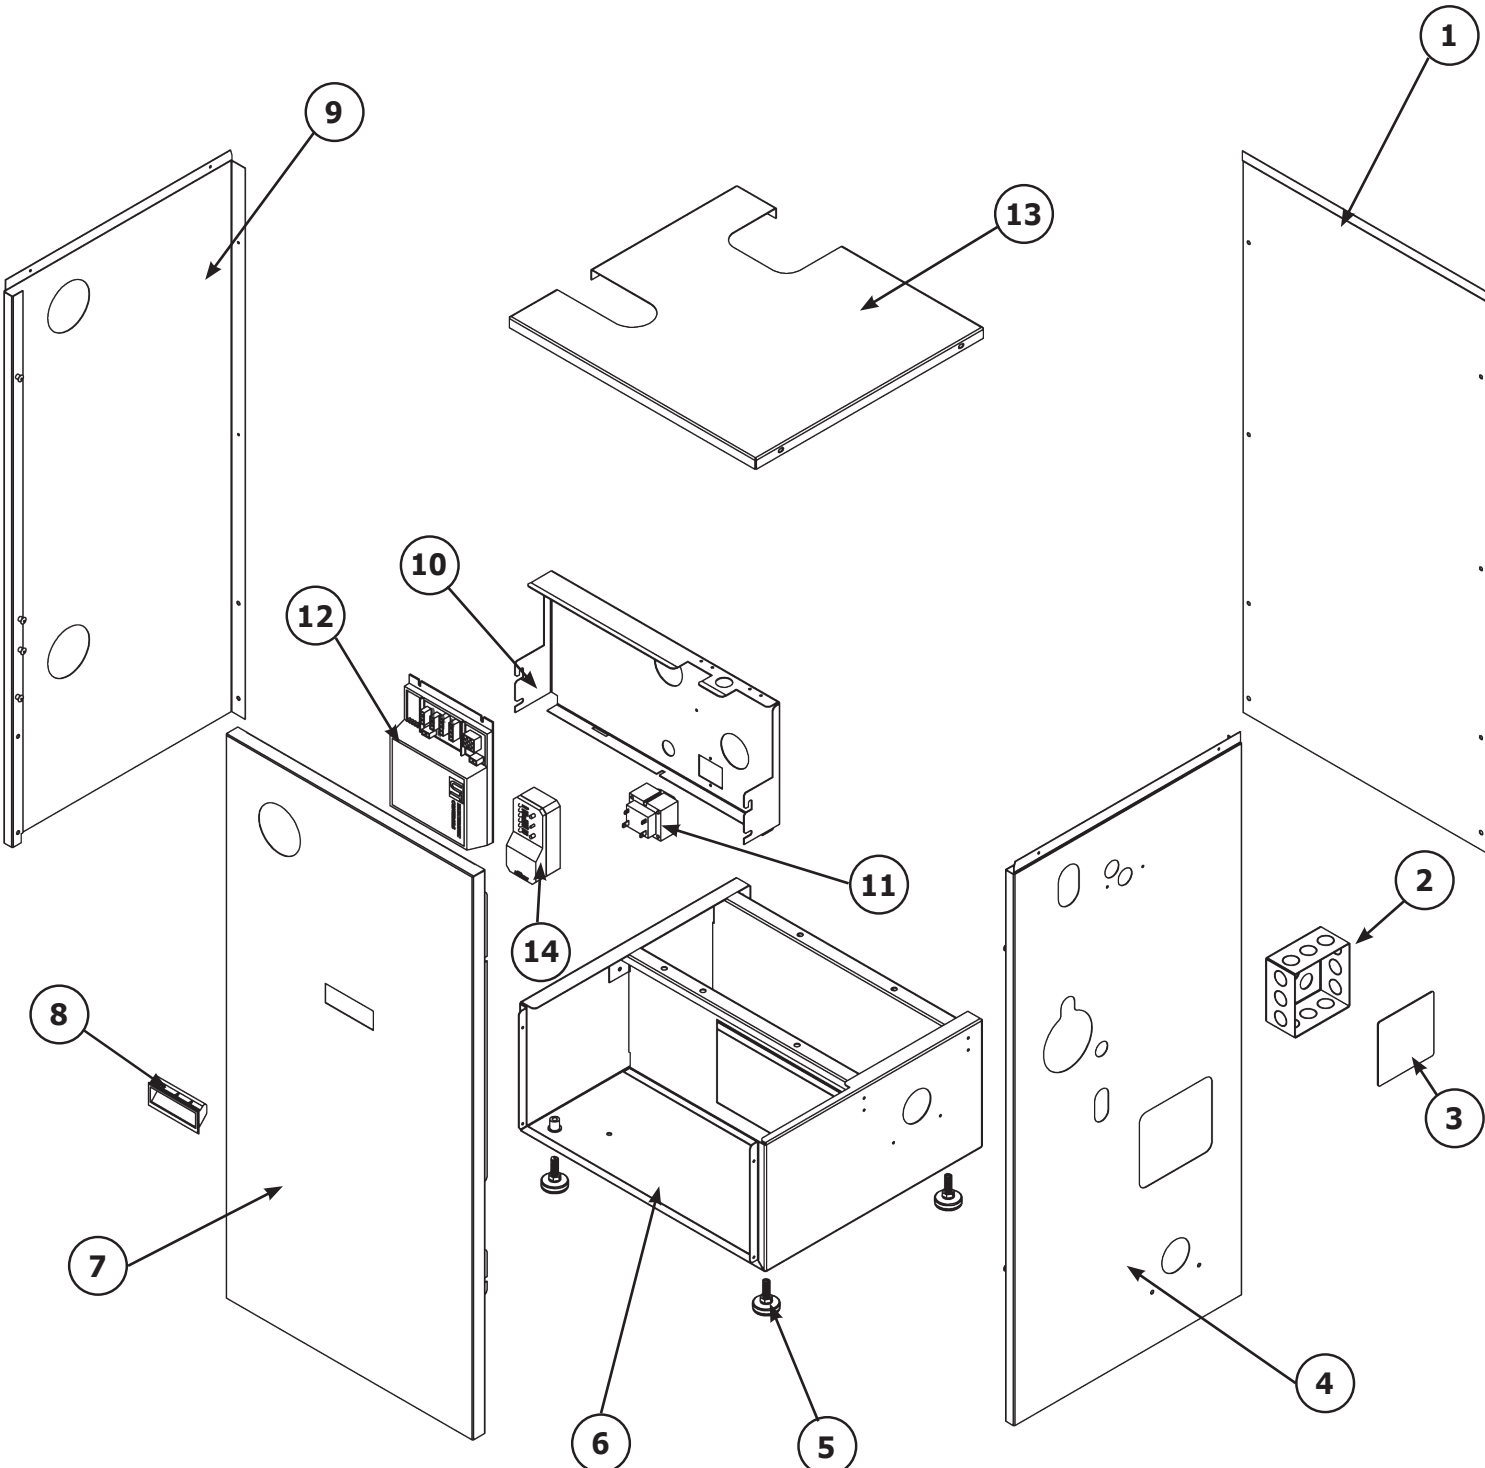

Jacket and Base Assembly

REPAIR PARTS

Jacket And Base Assembly

KEY #	DESCRIPTION	QUANTITY	ITEM NUMBER
1	BACK PANEL	1	109008720AD
2	RACO 232 4x4x2½ BOX	1	14631316
3	COVER PLATE BLANK 4" SQUARE	1	212000009
4	RIGHT PANEL	1	109008718AD
5	CO-2366 GLIDE	4	14631091
6	REPLACEMENT BASE ASSEMBLY (Includes item 5)	1	550002650
7	FRONT PANEL	1	109008717AD
8	DOOR PULL	1	28673
9	LEFT PANEL	1	109008719AD
10	CONTROL PANEL	1	109009096
11	120VAC/24VAC 40VA TRANSFORMER	1	240005330
12	UT CONTROL	1	14662803
13	TOP PANEL	1	109008732AD
14	HYDROLEVEL CONTROL	1	240010103
‡	TACO CIRCULATING PUMP	1	CI-001.03
‡	GRUNDFOS CIRCULATING PUMP	1	C1-006.01
‡	CIRCULATING PUMP HARNESS	1	240009427
‡	JACKET COMPLETE (Includes 1, 4, 8, 9, 13)	----	550002589
‡	3" CONCENTRIC VENT KIT	1	29571
‡	2" CONCENTRIC VENT KIT	1	29570