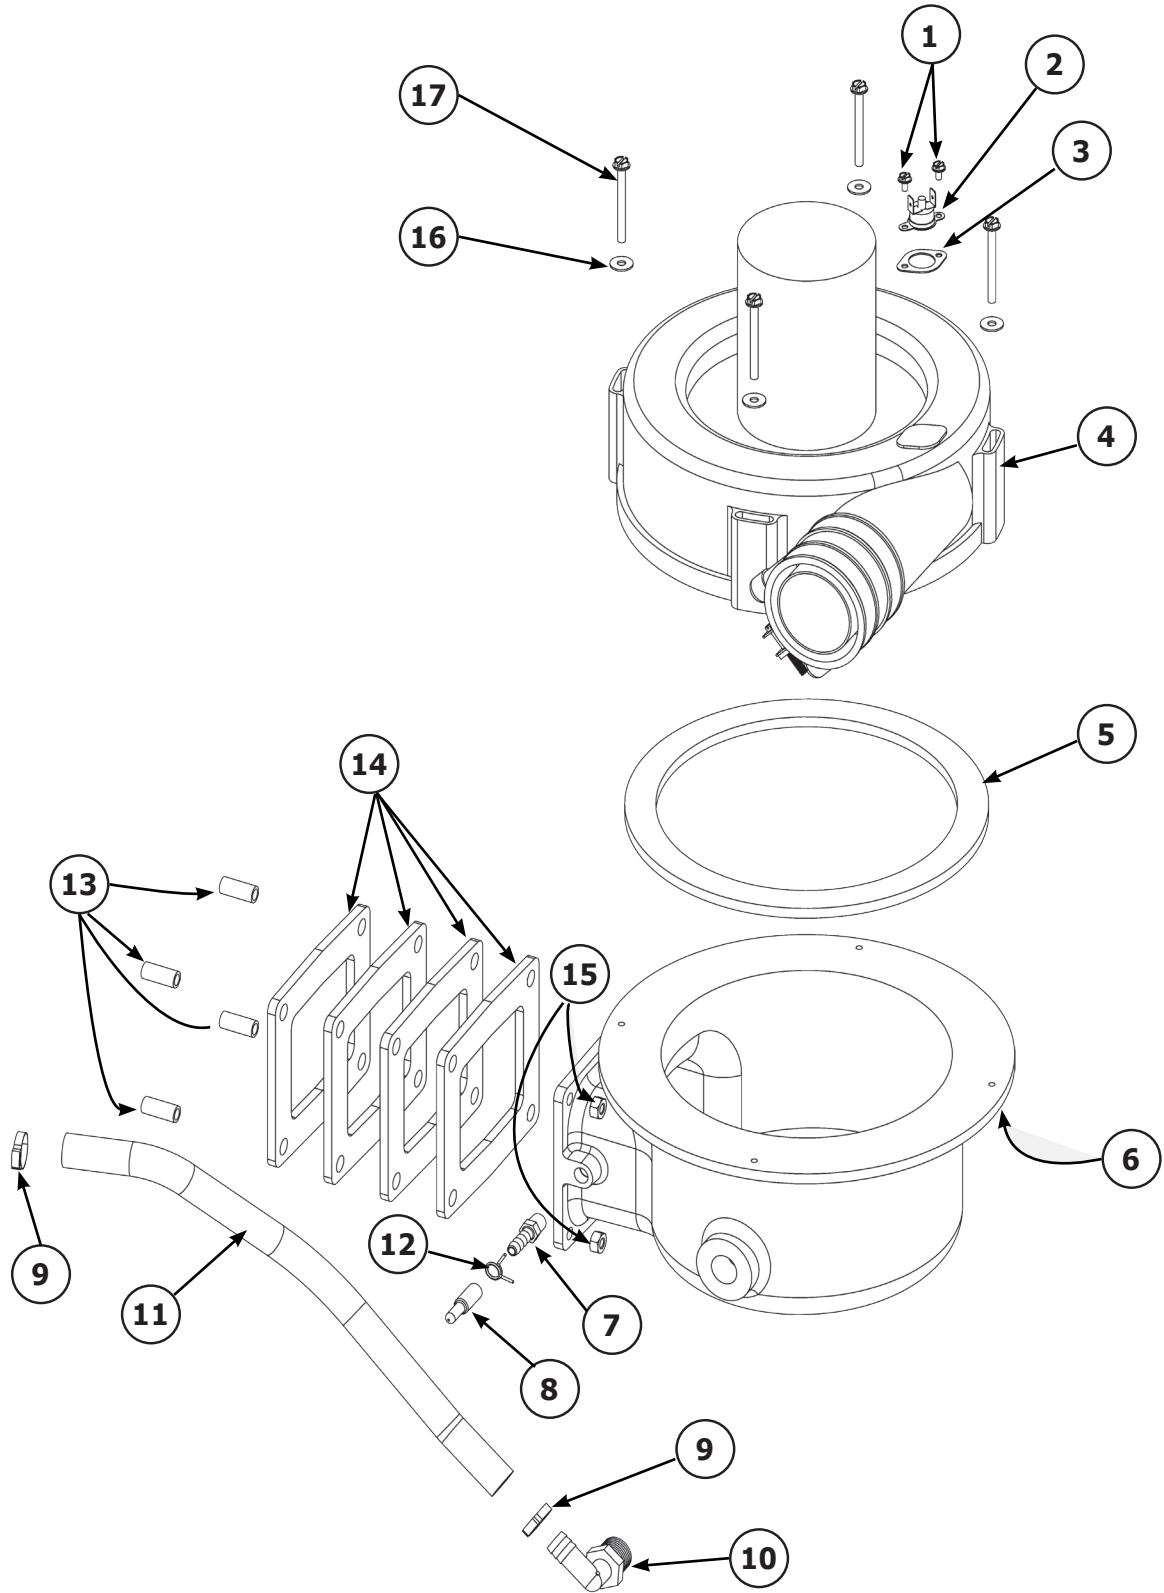

Flue Adapter and Exhaust Assembly

REPAIR PARTS

Flue Adapter and Exhaust Assembly

	KEY #	DESCRIPTION	QTY.	ITEM NUMBER
Kit 550002628 Includes		INDUCED DRAFT BLOWER KIT FOR MODELS 50/75 [INCLUDES items 1,2,3,4,5,16,17]	1	550002628
	1	SCREW, 6 X 1/4, SLT, HH	2	HW06501
	2	36T X 11-22491 INDUCER TEMP SAFETY SWITCH	1	14631303
	3	VENT SWITCH GASKET	1	14631028
	4	FLUE GAS BLOWER WITH VENT PIPE CONNECTOR	1	240009288
	5	BLOWER GASKET	1	14631026
	16	WASHER, #10 X 1/2" OD	4	240006203
	17	SCREW, 10-24X3" SLT HWH SZN	4	240007745
Kit 550002699 Includes		INDUCED DRAFT BLOWER KIT FOR MODEL 100 [INCLUDES items 1,2,3,4,5,16,17]	1	550002699
	1	SCREW, 6 X 1/4, SLT, HH	1	HW06501
	2	36T X 11-22491 INDUCER TEMP SAFETY SWITCH	1	14631303
	3	VENT SWITCH GASKET	1	14631028
	4	FLUE GAS BLOWER WITH VENT PIPE CONNECTOR	1	240009791
	5	BLOWER GASKET	1	14631026
	16	WASHER, #10 X 1/2" OD	4	240006203
	17	SCREW, 10-24X3" SLT HWH SZN	4	240007745
	6	FLUE ADAPTER	1	12101021
	7*	1/8" NPT 1/4" HOSE ID BRASS BARB FITTING	1	14631005
	8	PC250-12 VINYL CAP	1	14631151
	9	57134 3/4" SNAP GRIP CLAMP	2	14631141
	10	62043 1/2" NPT' x 1/2" ID TUBE ELBOW	1	14631103
	11	59019 1/2" ID' x 1/8" THK VINYL TUBE	22"	14631035
	12	3/8" HOSE CLAMP HC-6ST	1	14631143
	13	EXHAUST SPACER BUSHING 1/4 ID X 3/8 OD X 7/8 LONG	4	240009284
	14	GASKET, EXHAUST SPACER	4	240009583
	15	1/4"-20 HEX NUT W/SERRATED WASHER HEAD	4	14695810
	**	VENT PIPE 2" CPVC SCH-40 X 29 1/2" LONG S636	2	240006820
	**	VENT PIPE COUPLING 2" CPVC SCH-80 S636	1	240006822
	**	VENT PIPE ELBOW 2" CPVC SCH 40 S636	1	240009663
	**	VENT PIPE 2" CPVC SCH-40 X 2 1/2" LONG S636	1	240006821

* - Combustion Test Port

** - Not shown