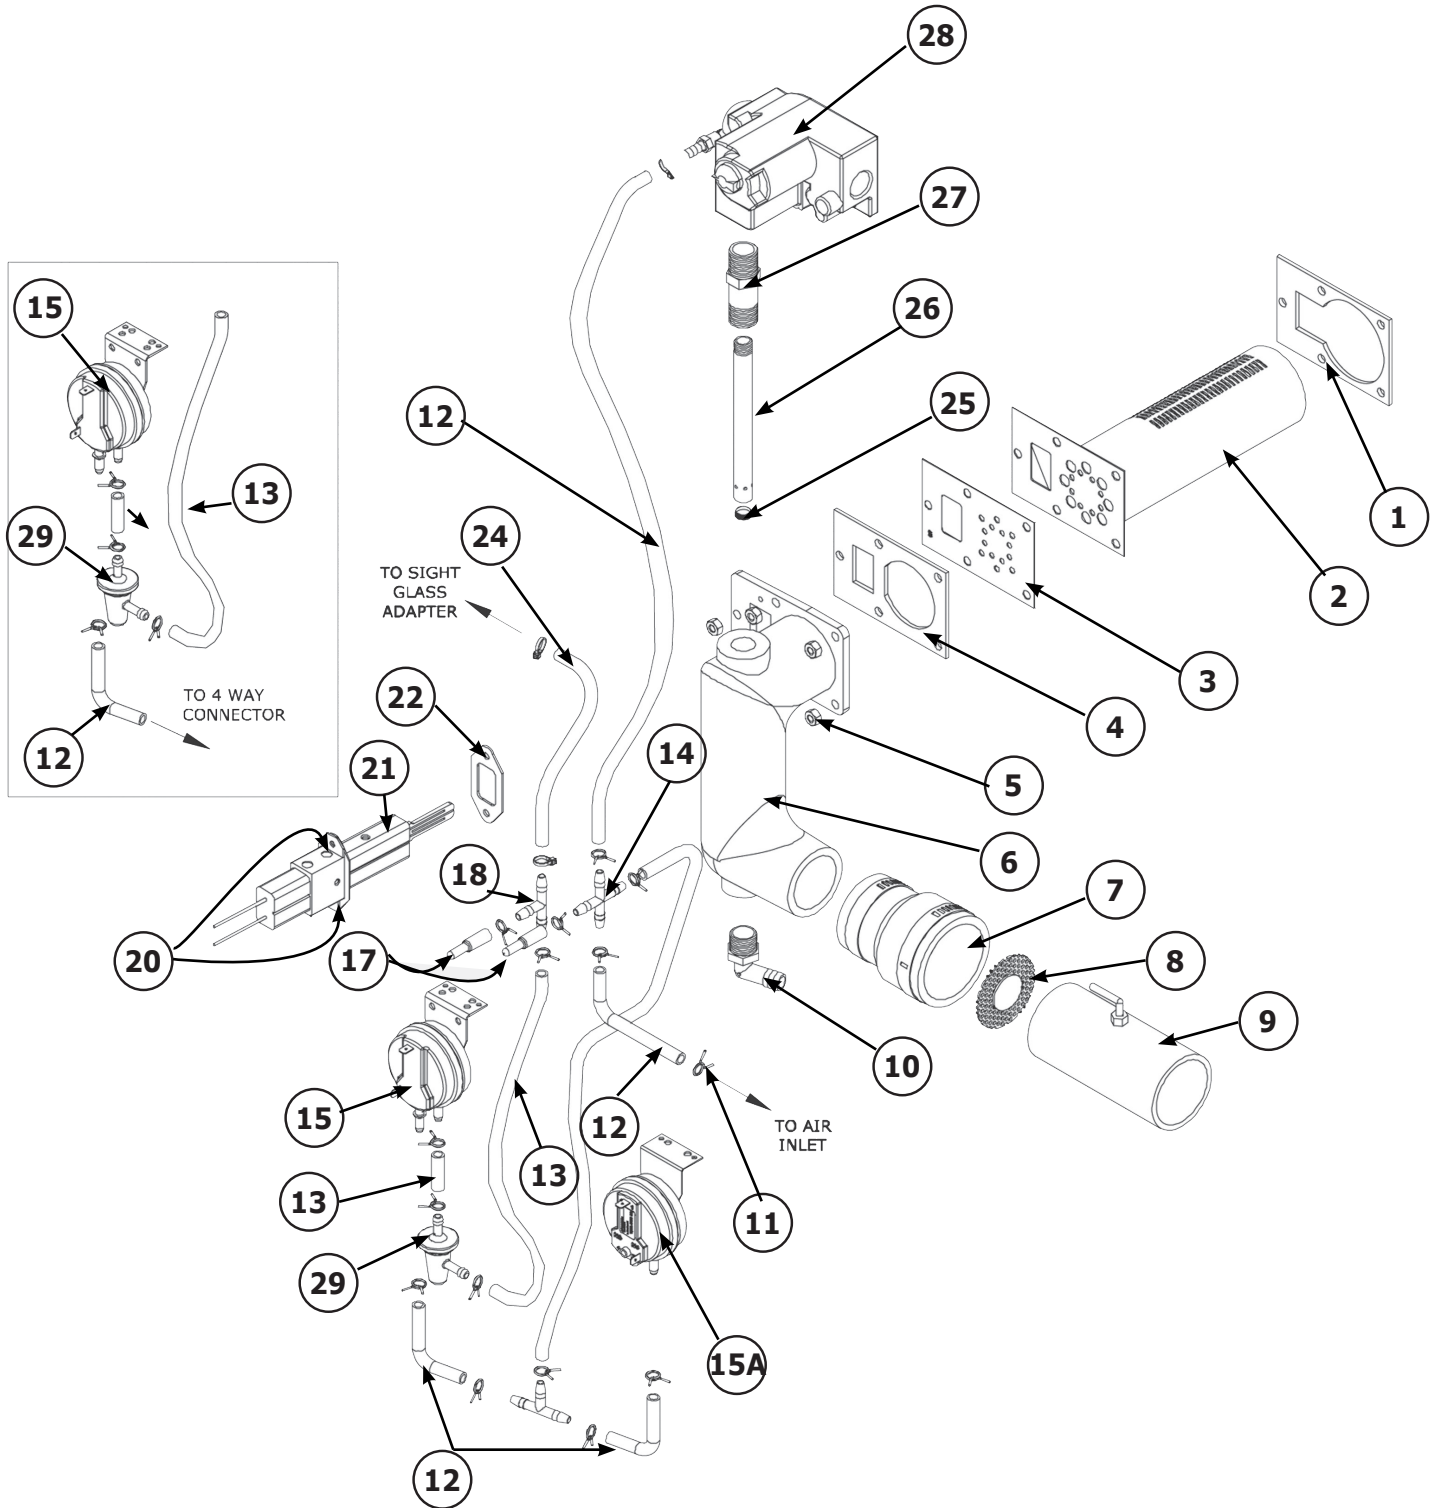

REPAIR PARTS

Mixer and Air Pressure Switch Assembly

KEY #	DESCRIPTION	QUANTITY	ITEM NUMBER
1	BURNER GASKET	1	14631023
2	BURNER KIT, 90-50/75/100 NAT/LP, 0'-10,000' (Contains: 1, 2, 4,)	1	550002632
3	RESTRICTOR PLATE 90-50	1	109006405
	RESTRICTOR PLATE 90-75 NATURAL GAS	1	109006406
	RESTRICTOR PLATE 90-75 PROPANE	1	109009107
	RESTRICTOR PLATE 90-100	1	109009105