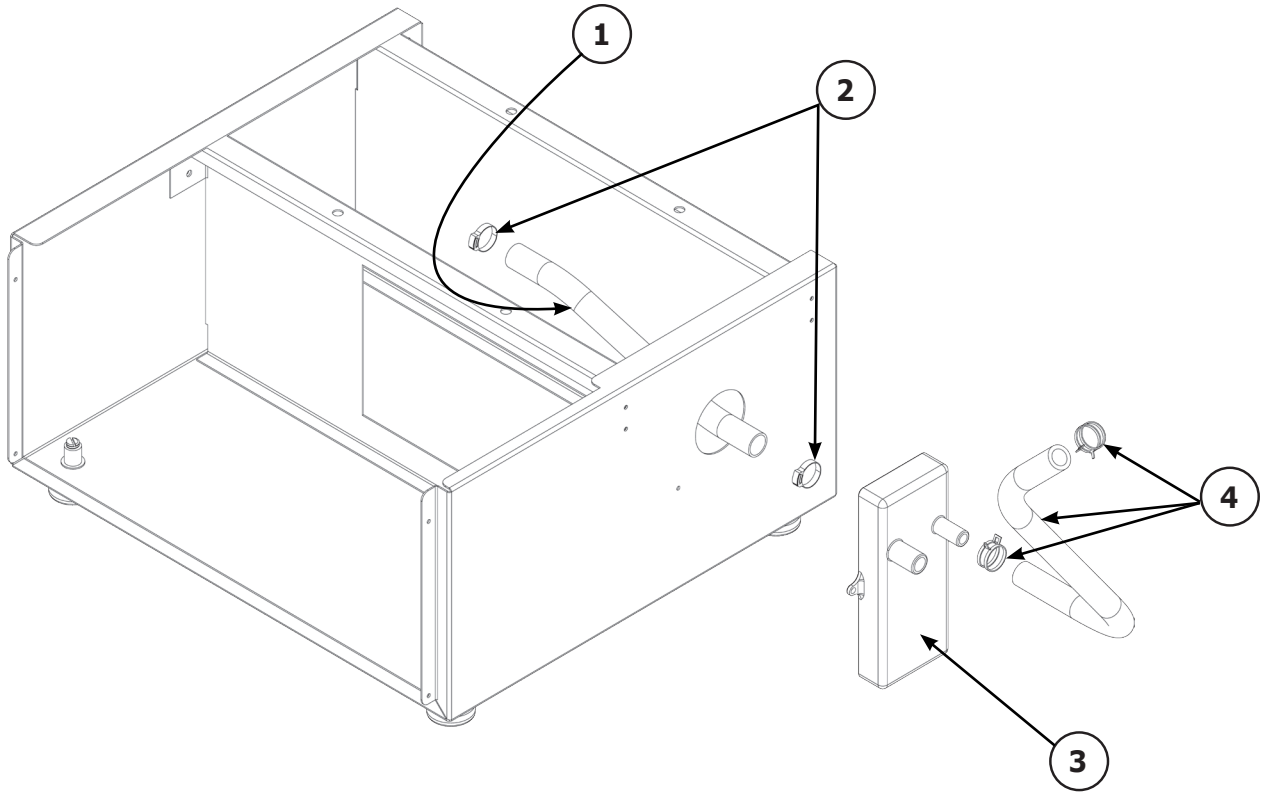

Condensate Drain Trap Assembly

KEY #	DESCRIPTION	QUANTITY	ITEM NUMBER
1	59020 TUBE, VINYL, 5/8" ID x 13/16" OD	9.5"	240009291
2	57134 3/4" SNAP GRIP CLAMP	2	14631141
3	CONDENSATE TRAP ASSEMBLY	1	240009287
4	TUBE 1/2" ID EPDM60 WITH CLAMPS	1	240010489