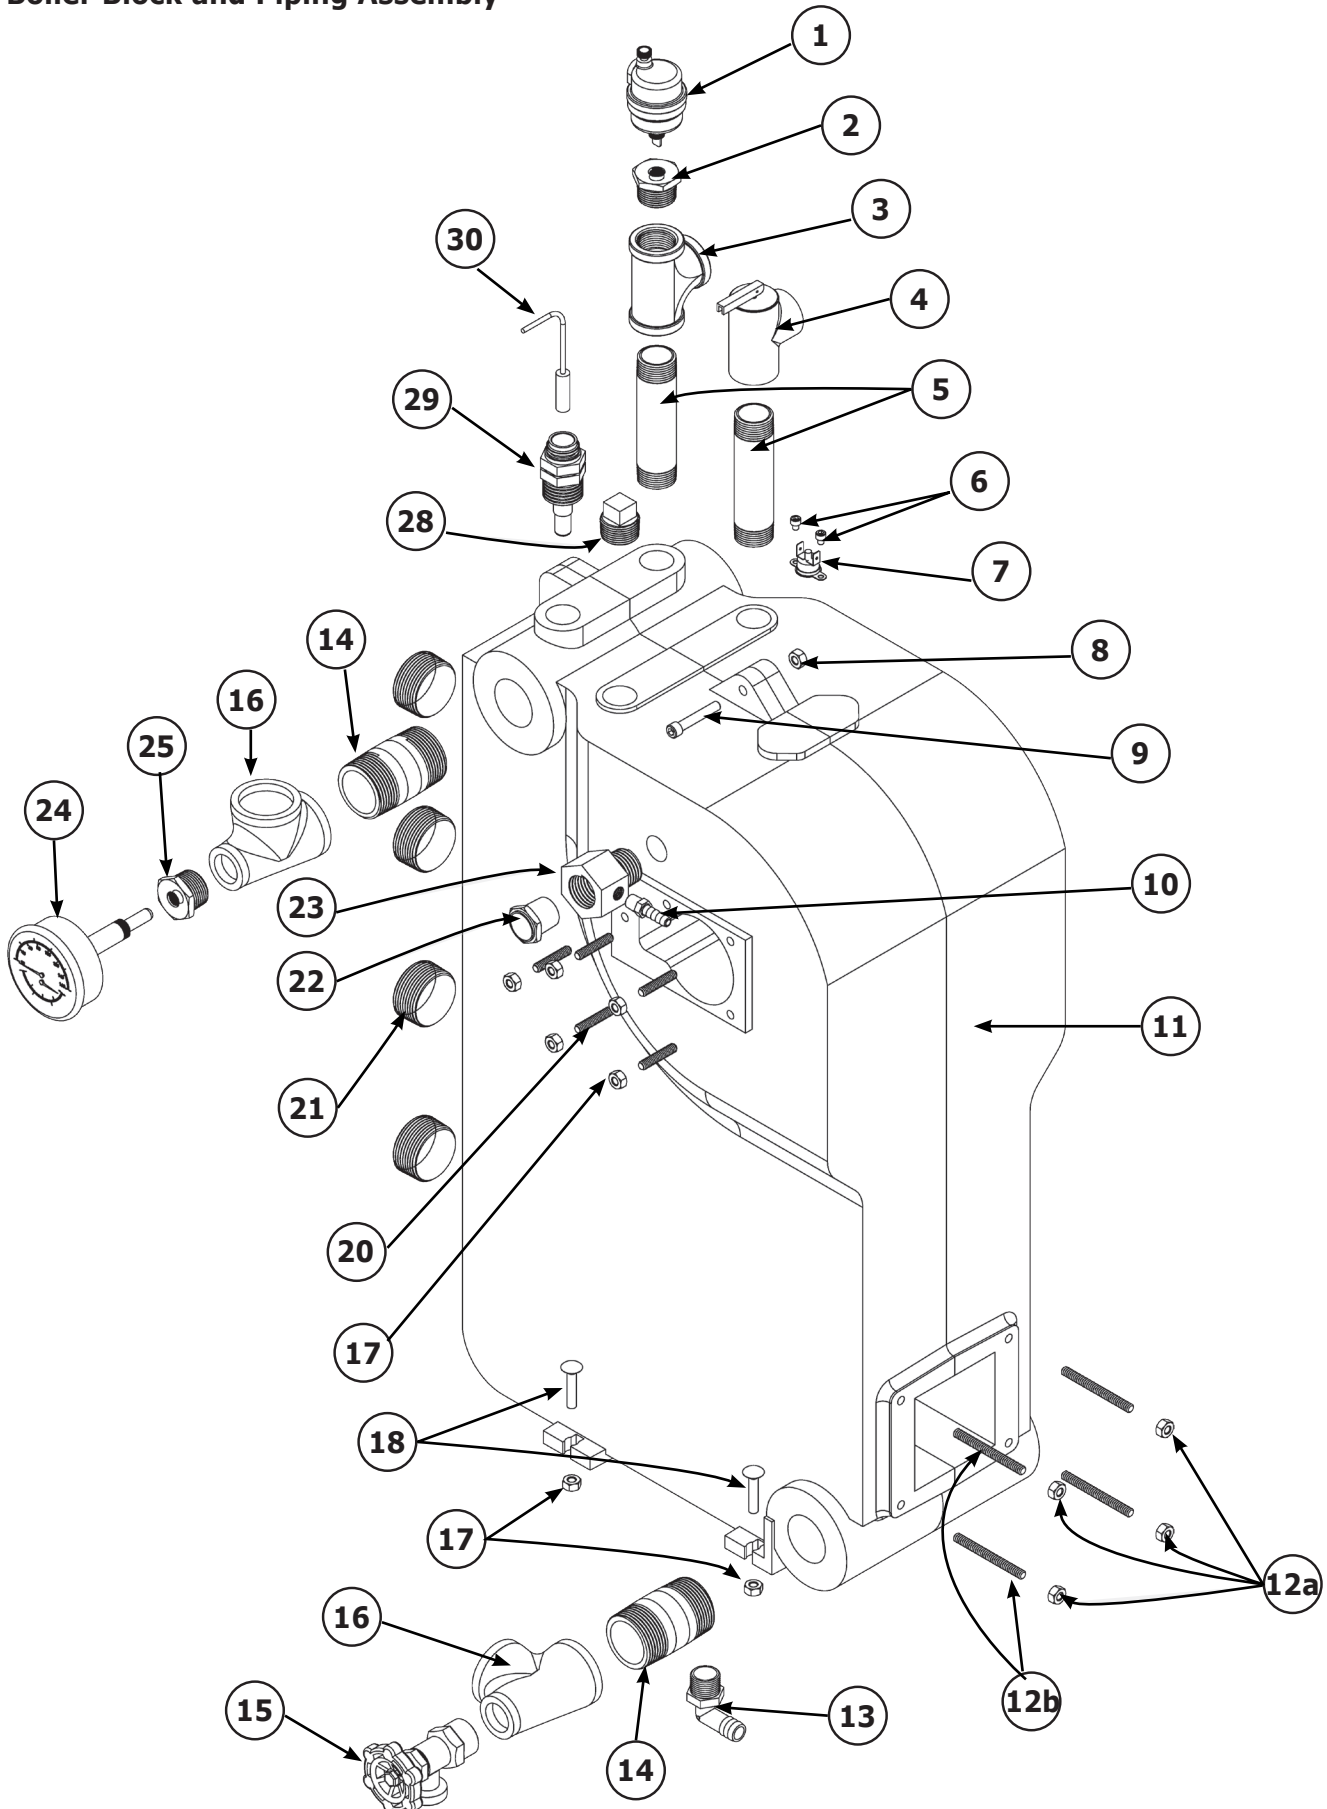

‡ - Not Shown

Boiler Block and Piping Assembly

REPAIR PARTS

Boiler Block and Piping Assembly

	KEY #	ITEM NUMBER	DESCRIPTION	QTY	
550002627 INCLUDES ITEMS LISTED HERE	11	550002627	KIT BLOCK REPLACEMENT	1	
	5	14607202	NPL,3/4X4½,BI,STD	2	
	6	14695802	SCR,8-32 X 3/16,RH,ALH,CAP	2	
	7	14631000	SWITCH CASTING TEMP Q90 36T26-42930 300	1	
	10	14631005	FITTING, 125HBL-4-2 ¹ / ₈ " X 1/4" BR.B+	1	
	12a	14695810	NUT, ¼-20,HWS	4	
	12b	240009021	STUD, THREADED, ¼-20 X 2-¼	4	
	13	240009285	ELB,TBE, ½"NPT X 5/8" ID,HB, 62044	1	
	14	14607044	NPL,1-1/4X2-1/2,BI,STD	2	
	16	1510001	TEE,RDCR,1-1/4" X 3/4" X 1-1/4"	2	
	17	14695810	NUT, 1/4-20, HWS	13	
	18	14695040	BOLT, 1/4-20 X 1-1/4", CARRIAGE	4	
	20	14695805	STUD, THREADED, 1/4-20 X 1 1/4"	5	
	22	14619002	OBSERVATION GLASS, 3/4"	1	
	23	14631004	ADAPTER, SIGHT GLASS	1	
	**	240009284	EXHAUST SPACER BUSHING 1/4X3/8X7/8 LONG	4	
	**	240009583	GASKET, EXHAUST SPACER	4	
	**	1250010	GASKET IGNITER	1	
	**	14631023	GASKET BURNER	1	
	**	14631025	GASKET MIXER	1	
	**	14695809	SCREW, 10-32 X 3/8"	2	
	--- * NOTE: #8, 9, 21, AND 28 INSTALLED IN HEAT EXCHANGER ---				
		8*	14695810	NUT, 1/4-20,HWS	5
		9*	14695801	SCR, 1/4-20 X 1-1/2",RH,ALH,CAP	5
		21*	1395002	1-1/4 HEX SOCKET PLUG	8
		28*	1395001	3/4" SQ HD PLUG	1
		1	1580006	VENT AIR PURGE Q SERIES	1
		2	14693001	BSHG, 3/4" X 1/8",BLK	1
	3	14693076	TEE,BLK, 3/4"	1	
	4	14622011	VLV,SAFETY,RLF,30PSI,3/4,10-408-05	1	
	15	240009323	VLV,DRN,3/4,	1	
	24	1260006SP	GAUGE,TEMP/PRESS,2" SHANK	1	
	25	1060002	BUSHING, 3/4" x 1/4" BLK	1	
	29	240009283	WELL, SHORT, 1½" INSRT, HL, 48-205	1	
	30	240007708	SENSOR, HIGH LIMIT, 48"	1	
	**	240008013	SENSOR MOUNTING CLIP, HW 32002656	1	