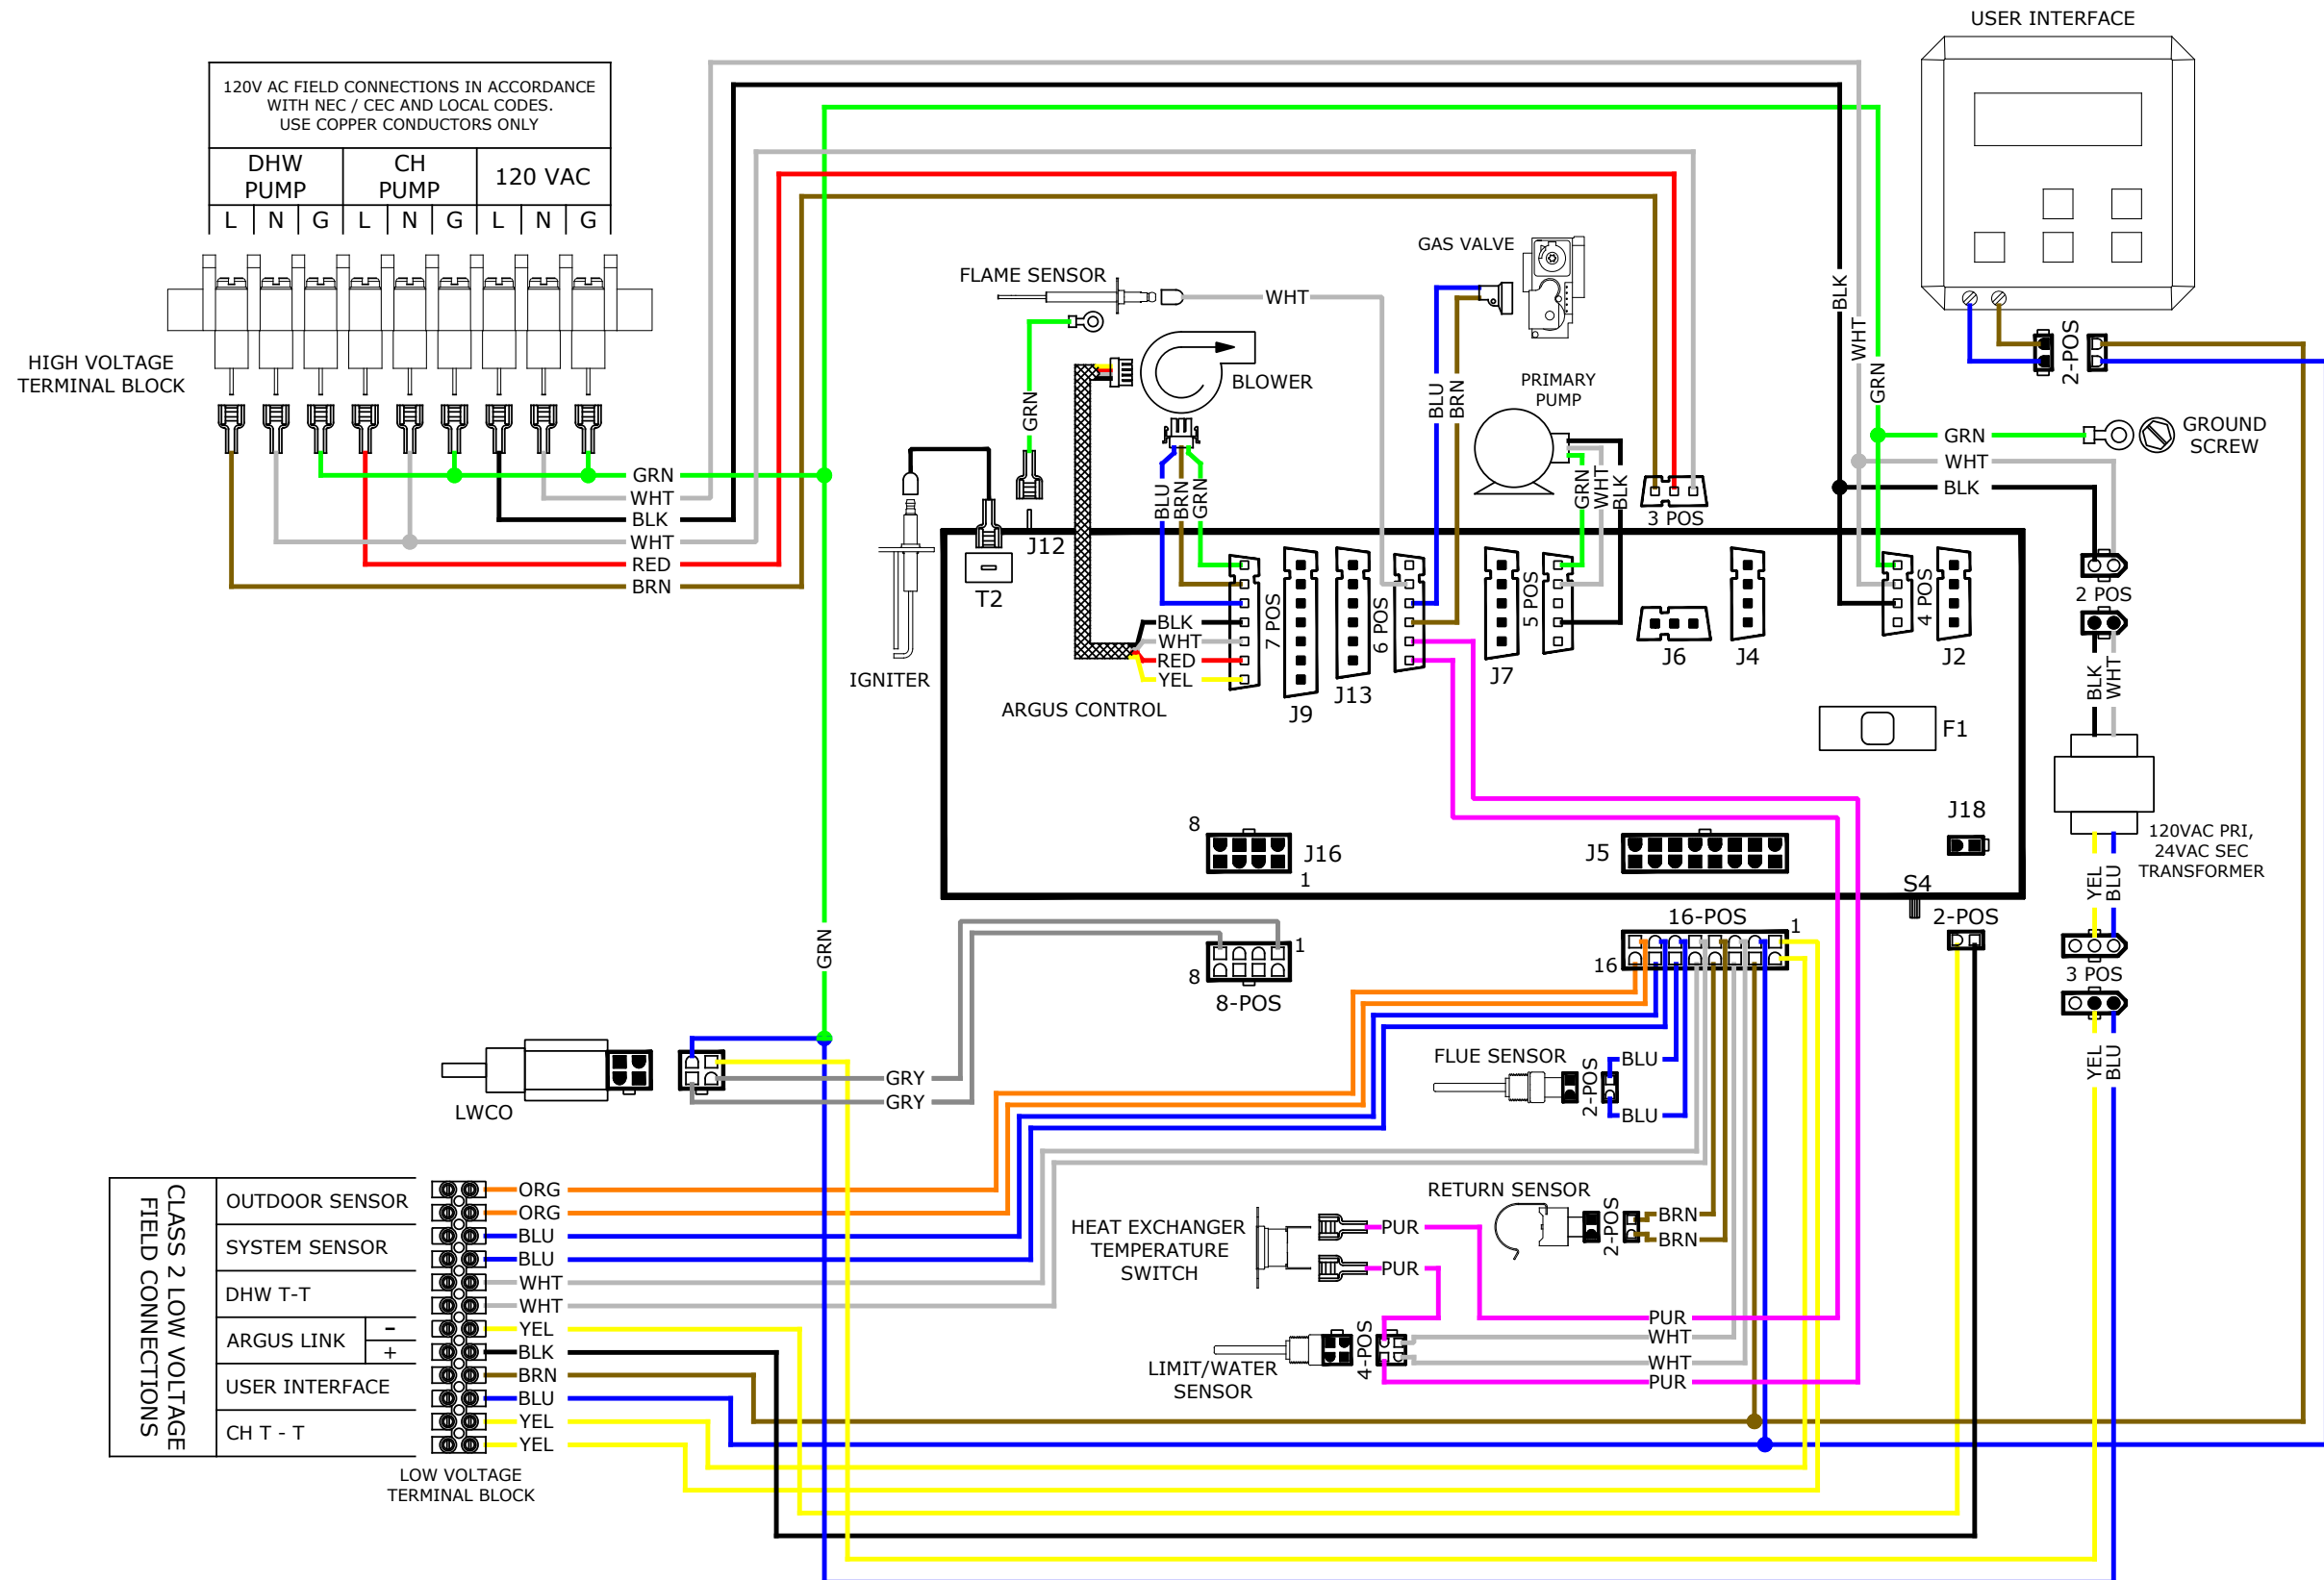

WIRING DIAGRAM 50/75/100

120V AC FIELD CONNECTIONS IN ACCORDANCE WITH NEC / CEC AND LOCAL CODES. USE COPPER CONDUCTORS ONLY.

DHW PUMP			CH PUMP			120 VAC		
L	N	G	L	N	G	L	N	G
GRN	WHT	BLK	GRN	WHT	BLK	GRN	WHT	BLK
RED	WHT	BLK	RED	WHT	BLK	RED	WHT	BLK
BRN	WHT	BLK	BRN	WHT	BLK	BRN	WHT	BLK

CLASS 2 LOW VOLTAGE FIELD CONNECTIONS

OUTDOOR SENSOR	ORG	ORG
SYSTEM SENSOR	BLU	BLU
DHW T-T	WHT	WHT
ARGUS LINK	YEL	YEL
USER INTERFACE	BLK	BLK
CH T - T	YEL	YEL

LOW VOLTAGE TERMINAL BLOCK

P/N: 240011277
REVISION: A

LADDER DIAGRAM 50/75/100