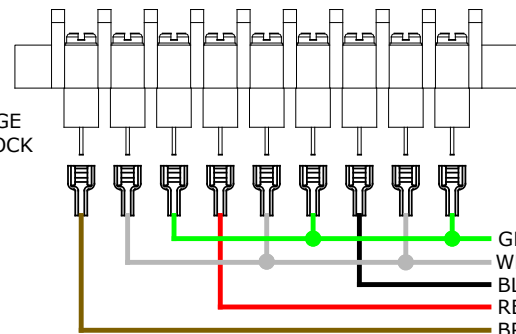

# WIRING DIAGRAM 150/200/299

120V AC FIELD CONNECTIONS IN ACCORDANCE WITH NEC / CEC AND LOCAL CODES. USE COPPER CONDUCTORS ONLY. REFER TO ELECTRICAL CONNECTIONS SECTION OF INSTALLATION MANUAL.

DHW PUMP			CH PUMP			120 VAC		
L	N	G	L	N	G	L	N	G
GRN	WHT	BLK	GRN	WHT	BLK	GRN	WHT	BLK
RED	BRN		RED	BRN		RED	BRN	

HIGH VOLTAGE TERMINAL BLOCK

GAS VALVE WIRING FOR 150 / 200 MBH BOILERS

CLASS 2 LOW VOLTAGE FIELD CONNECTIONS

OUTDOOR SENSOR	ORG
SYSTEM SENSOR	BLU
DHW T-T	WHT
ARGUS LINK	YEL
USER INTERFACE	BLU
CH T - T	YEL

LOW VOLTAGE TERMINAL BLOCK

P/N: 240011278  
REVISION: A