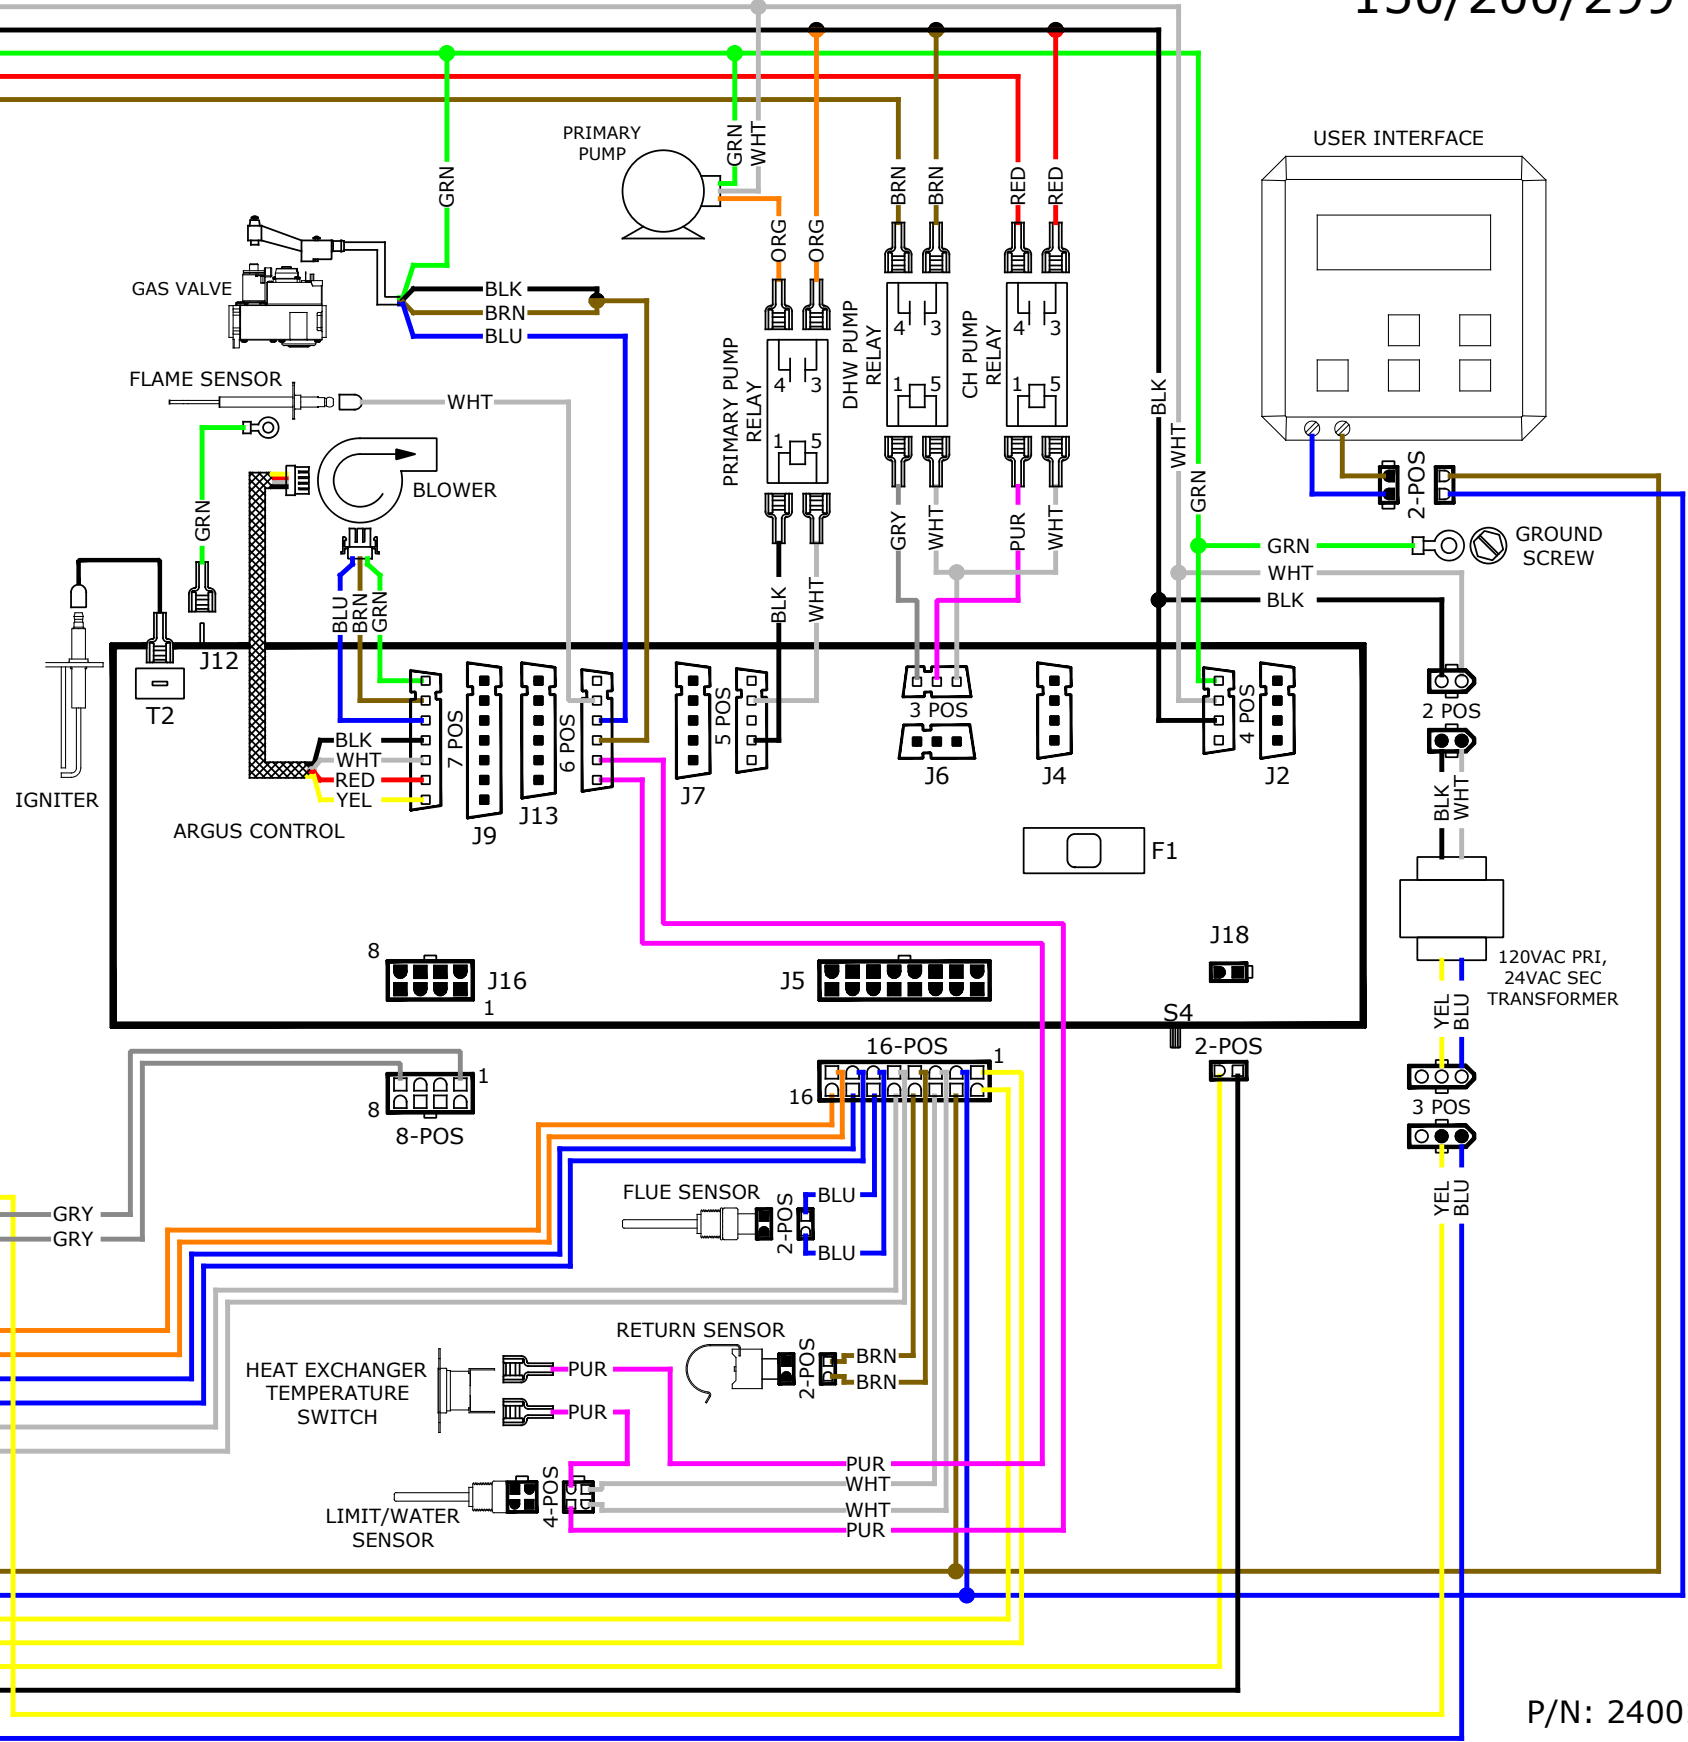

# WIRING DIAGRAM 150/200/299

120V AC FIELD CONNECTIONS IN ACCORDANCE WITH NEC / CEC AND LOCAL CODES. USE COPPER CONDUCTORS ONLY. REFER TO ELECTRICAL CONNECTIONS SECTION OF INSTALLATION MANUAL.

DHW PUMP			CH PUMP			120 VAC		
L	N	G	L	N	G	L	N	G
GRN	WHT	BLK	GRN	WHT	BLK	GRN	WHT	BLK
RED	BRN		RED	BRN		RED	BRN	

HIGH VOLTAGE TERMINAL BLOCK

GAS VALVE WIRING FOR 150 / 200 MBH BOILERS

CLASS 2 LOW VOLTAGE FIELD CONNECTIONS

OUTDOOR SENSOR	ORG
SYSTEM SENSOR	BLU
DHW T-T	WHT
ARGUS LINK	YEL
USER INTERFACE	BLU
CH T - T	YEL

LOW VOLTAGE TERMINAL BLOCK

P/N: 240011278  
REVISION: A

# LADDER DIAGRAM 150/200/299