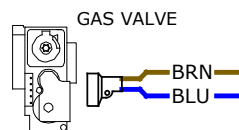

# WIRING DIAGRAM 150/200/299

120V AC FIELD CONNECTIONS IN ACCORDANCE WITH NEC / CEC AND LOCAL CODES. USE COPPER CONDUCTORS ONLY. REFER TO ELECTRICAL CONNECTIONS SECTION OF INSTALLATION MANUAL.

DHW PUMP			CH PUMP			120 VAC		
L	N	G	L	N	G	L	N	G
GRN	WHT	BLK	GRN	WHT	BLK	GRN	WHT	BLK
RED	BRN		RED	BRN		RED	BRN	

HIGH VOLTAGE TERMINAL BLOCK

GAS VALVE WIRING FOR 150 / 200 MBH BOILERS

CLASS 2 LOW VOLTAGE FIELD CONNECTIONS

OUTDOOR SENSOR	ORG
SYSTEM SENSOR	BLU
DHW T-T	WHT
ARGUS LINK	YEL
USER INTERFACE	BLU
CH T - T	YEL

LOW VOLTAGE TERMINAL BLOCK

P/N: 240011278  
REVISION: A