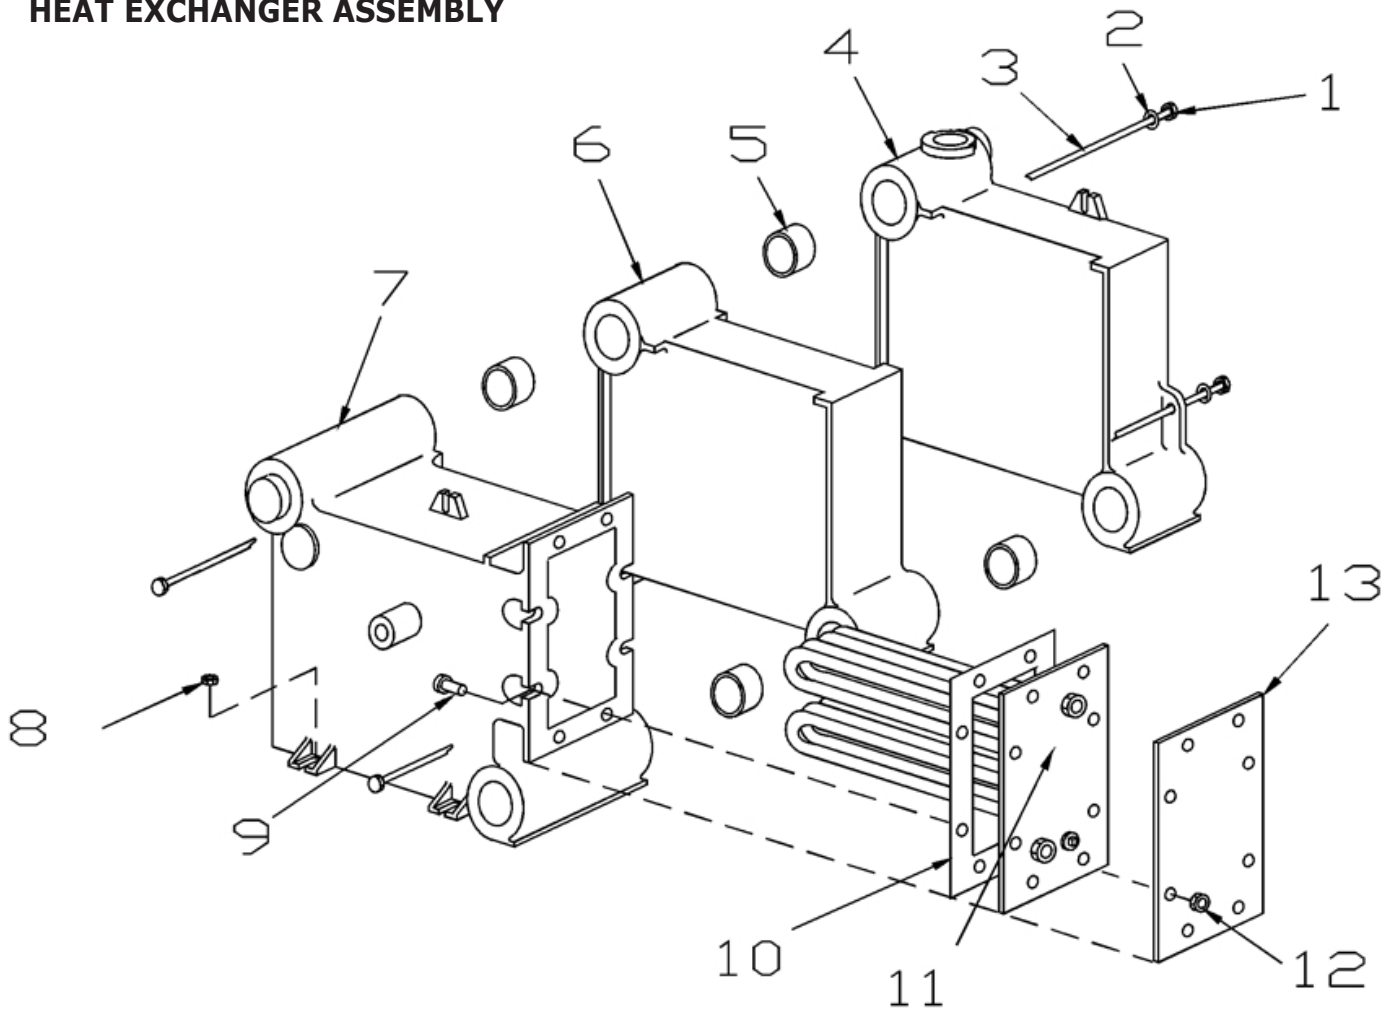

## REPLACEMENT PARTS

### BASE ASSEMBLY

Item Number	Part Number	Description	QTY
1	2262101	Base Assy BC3	1
	2262102	Base Assy BC4	1
2	252-2-3.01	Combustion Chamber BC3	1
	252-2-3.02	Combustion Chamber BC4	1
3	2261201	Base Burner Mtg pl Assy, BC3, 4	1
4	HW-005.01	Scr-1/4-20x1/2 Self Tap	7
5	14695039	Scr 5/16-18x1.5 Type F SLHX	2
6	10011701	Cast Iron Obsv Door	1

### HEAT EXCHANGER ASSEMBLY

Item Number	Part Number	Description	QTY
1	HW-003.02	Nut 1/4-20 Hex Stl ZP	2
2	HW-008.01	Washer - 5/16 Flat Stl ZP	2
3	14605051	Tie Rod 1/4-20x13x3 IH WH BC3	2
	14605053	Tie Rod 1/4-20x17x3 IH WH BC4	2
4	902000001	Right Section B	1
5	43300976*	Nipple 2" Mach.	BC3(4)
			BC4(6)
6	902000002	Center Section B	BC3(1)
			BC4(2)
7	100-2-4.01	Tankless Section B	1
8	1330001	Nut 5/16-18 Wislock	4
9	HW-012.02	Bolt 7/16-14x1-1/2 Sq Hd	8
10	252-2-2.00	Gasket Tankless	1
11	252-3-1.02	Tankless Coil L-24	1
12	HW-013.01	Nut 7/16-14 Sq Stl	8
13	202-2-1.00	Cover plate B/SF S Tankless	1