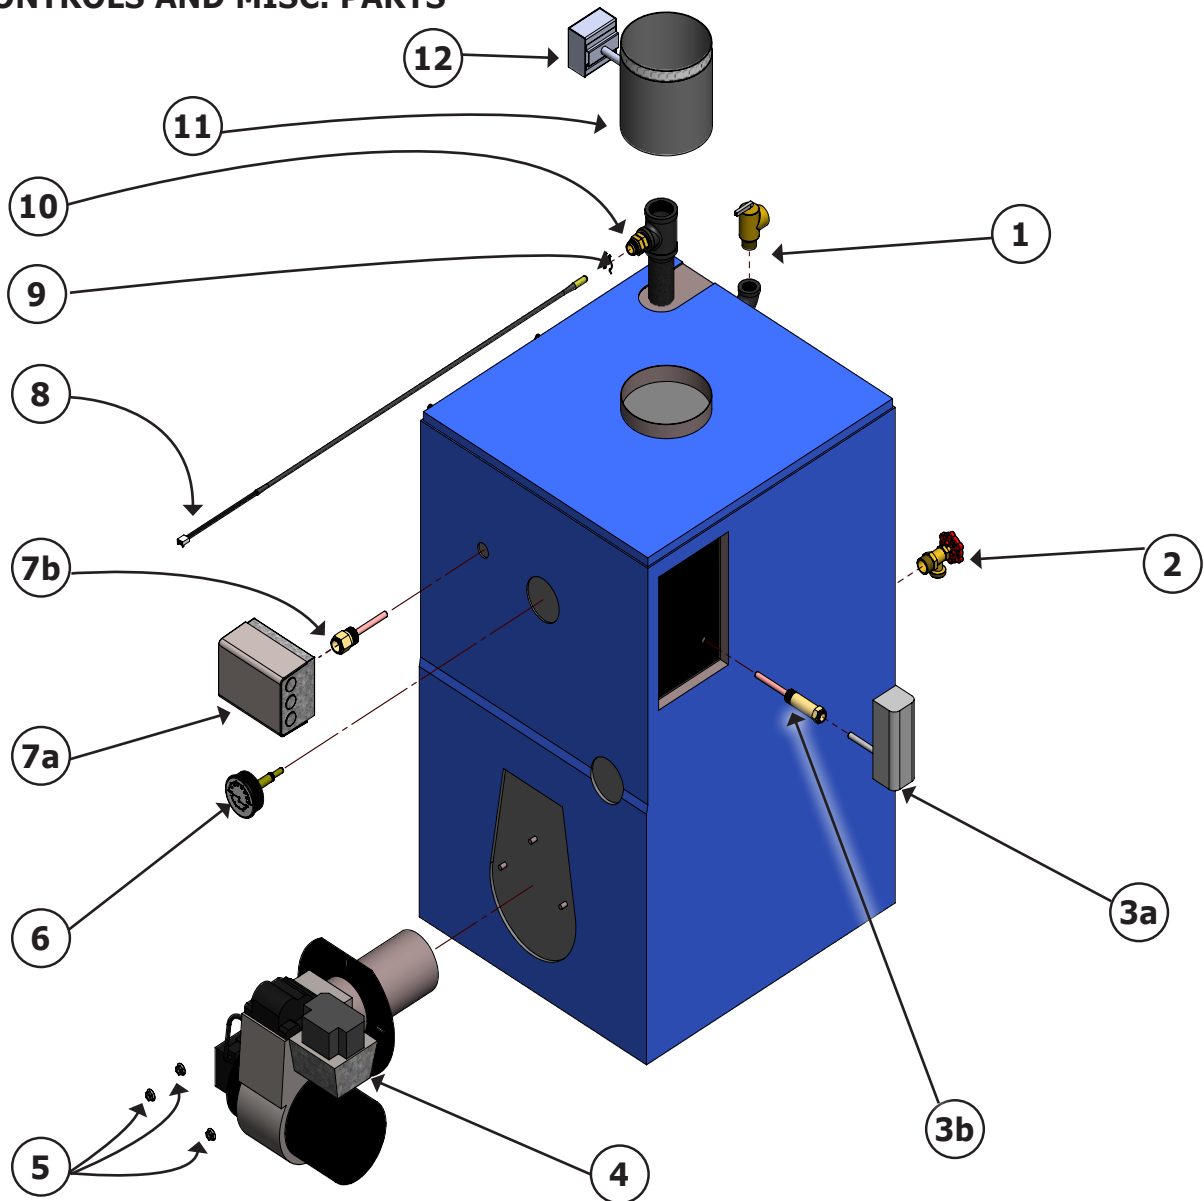

REPLACEMENT PARTS

BURNER, CONTROLS AND MISC. PARTS

Item Number	Part Number	Description	QTY
1	VR-001.01	Safety Relief Valve, Combraco 10-407-05	1
2	240009323	Drain Valve	1
3a	AQ-08.00	Low Limit, Honeywell L4006A	1
3b	AQ-020.01	Well, Honeywell 123871A	1
4	240009509	Oil Burner, Beckett AFG	1
5	1330001	Nut-5/16-18 Wizlock	3
6	1260006	Temperature-Pressure Gauge	1
7a	240009128	Limit, Honeywell L7248L	1
7b	1635001	Well, Honeywell 123870A	1
8	240007732	Sensor L7224/7248 Honeywell	1
9	240008013	Clip, Mtg, Honeywell, 32002656	1
10	240009283	Well, 3/4 x 1/2, Hydrolevel 48-205	1
11	30656	Flue Connector	1
12	30660	Vent Switch	1