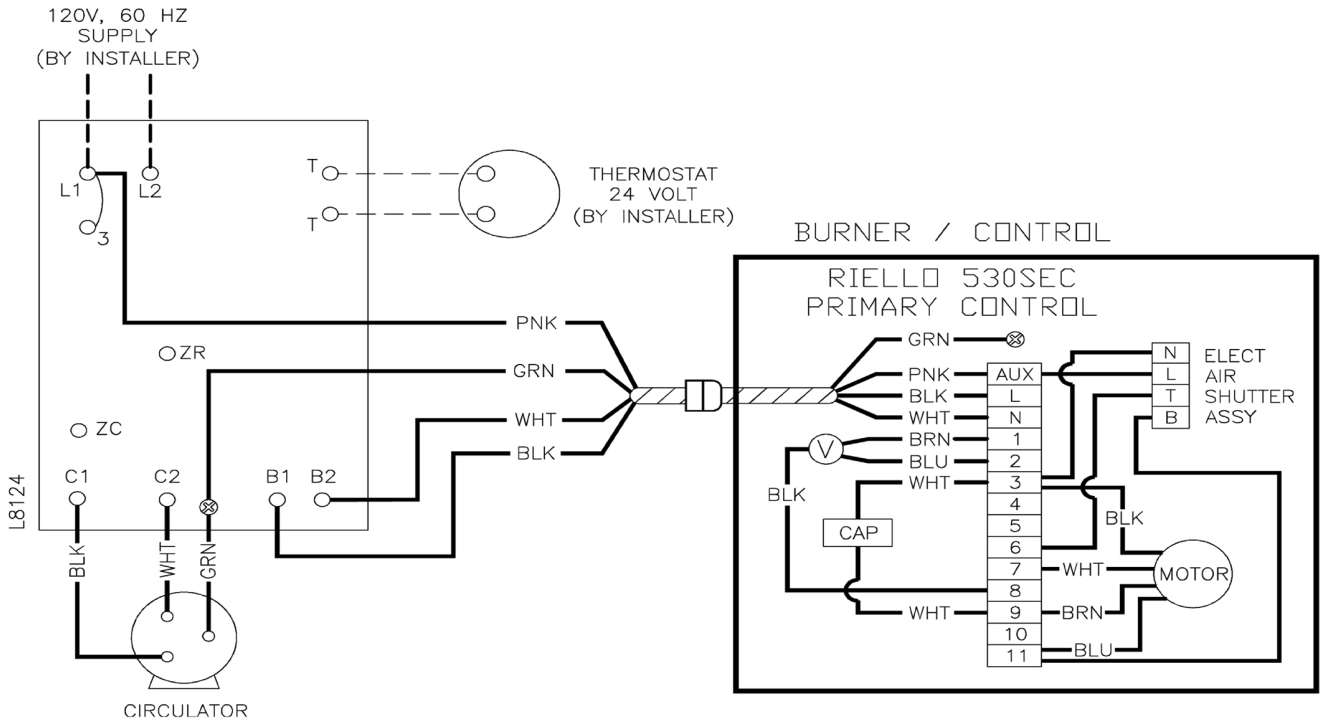

HONEYWELL CONTROL WIRING DIAGRAM SUPPLEMENT IN PLACE OF STANDARD HYDROLEVEL CONTROL

Figure 1 - Wiring Diagram Beckett AFG without Tankless Heater

Figure 2 -Wiring Diagram Beckett AFG with Tankless Heater

Figure 3 - Wiring Diagram Riello 40 F5 without Tankless Heater

Figure 4 - Wiring Diagram Riello 40F5 with Tankless Heater

Figure 5 - Wiring Diagram Riello 40F10 without Tankless Heater

Figure 6 - Wiring Diagram Riello 40F10 with Tankless Heater