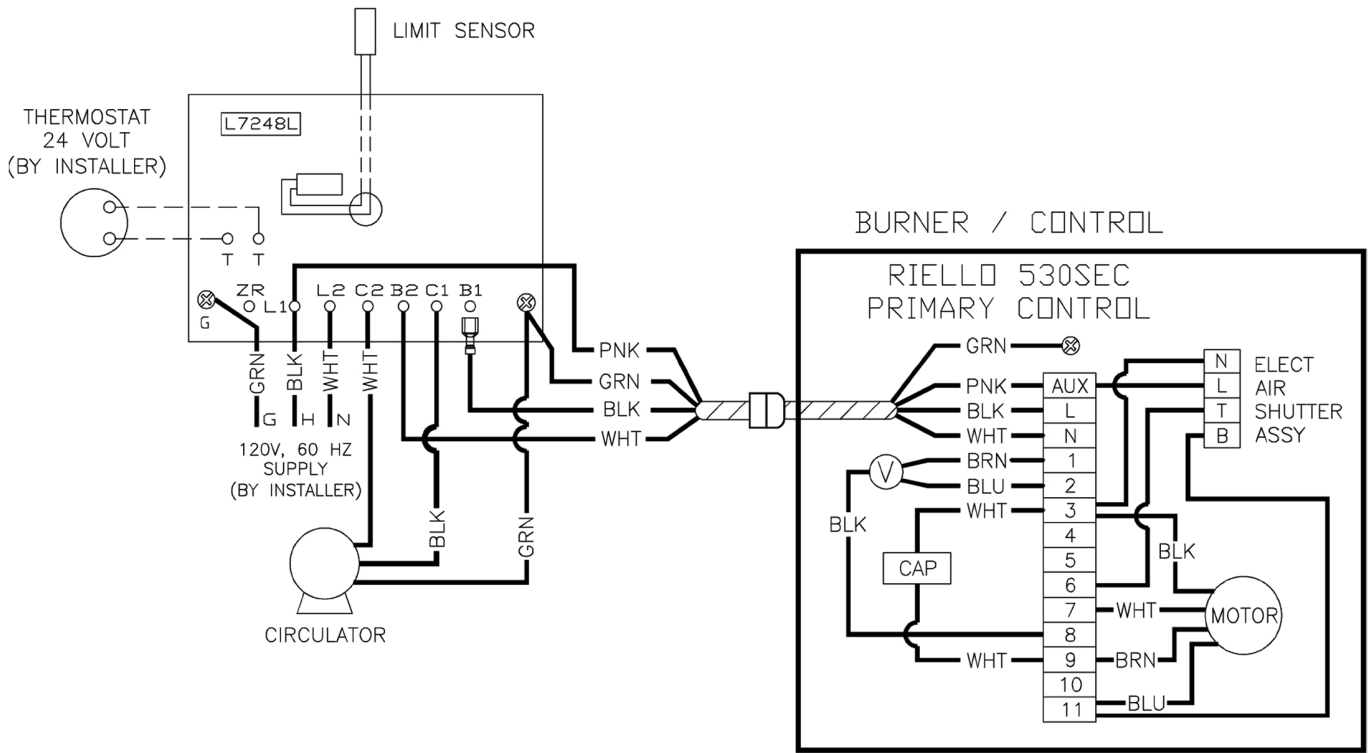

HONEYWELL CONTROL WIRING DIAGRAM SUPPLEMENT IN PLACE OF STANDARD HYDROLEVEL CONTROL

Figure 1 - Wiring Diagram Beckett AFG without Tankless Heater

Figure 2 -Wiring Diagram Beckett AFG with Tankless Heater

Figure 3 - Wiring Diagram Riello 40 F5 without Tankless Heater

Figure 4 - Wiring Diagram Riello 40F5 with Tankless Heater

Figure 5 - Wiring Diagram Riello 40F10 without Tankless Heater

Figure 6 - Wiring Diagram Riello 40F10 with Tankless Heater