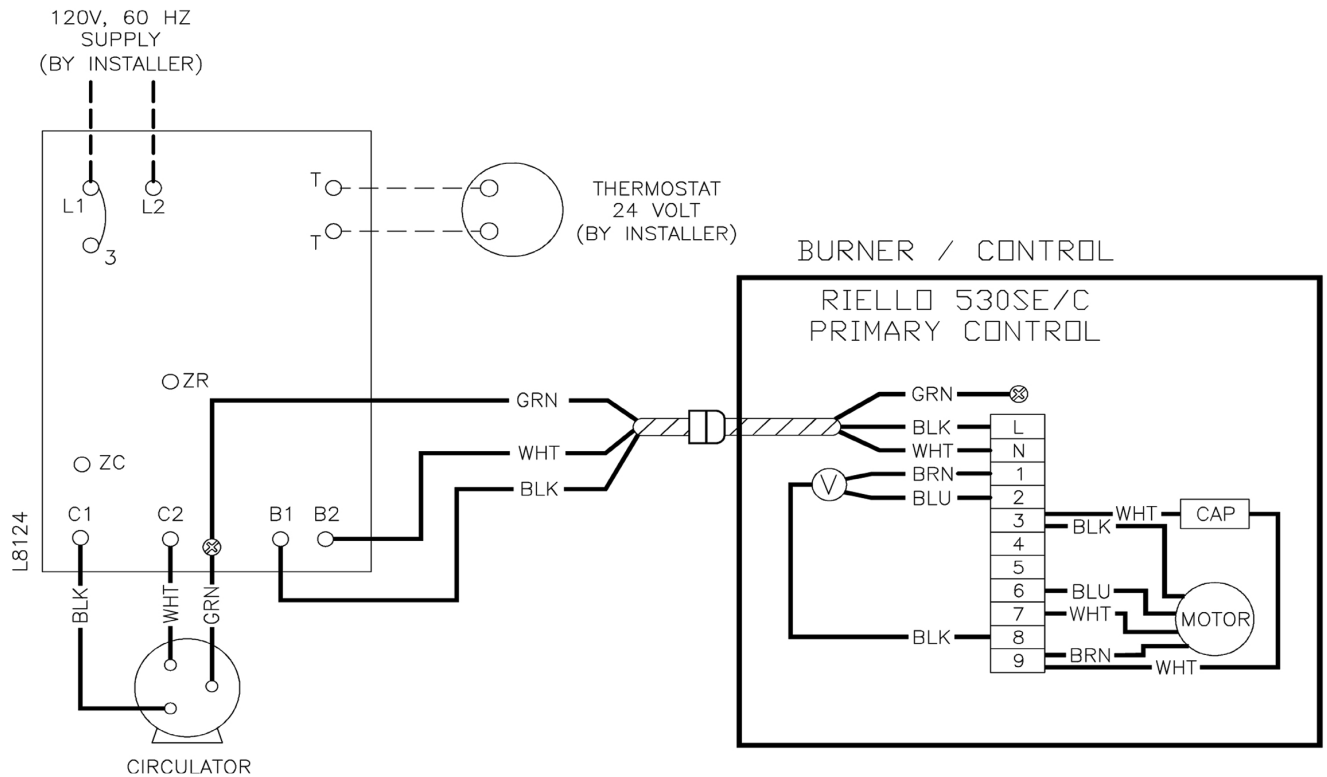

HONEYWELL CONTROL WIRING DIAGRAM SUPPLEMENT IN PLACE OF STANDARD HYDROLEVEL CONTROL

Figure 1 - Wiring Diagram Beckett AFG without Tankless Heater

Figure 2 -Wiring Diagram Beckett AFG with Tankless Heater

Figure 3 - Wiring Diagram Riello 40 F5 without Tankless Heater

Figure 4 - Wiring Diagram Riello 40F5 with Tankless Heater

Figure 5 - Wiring Diagram Riello 40F10 without Tankless Heater

Figure 6 - Wiring Diagram Riello 40F10 with Tankless Heater