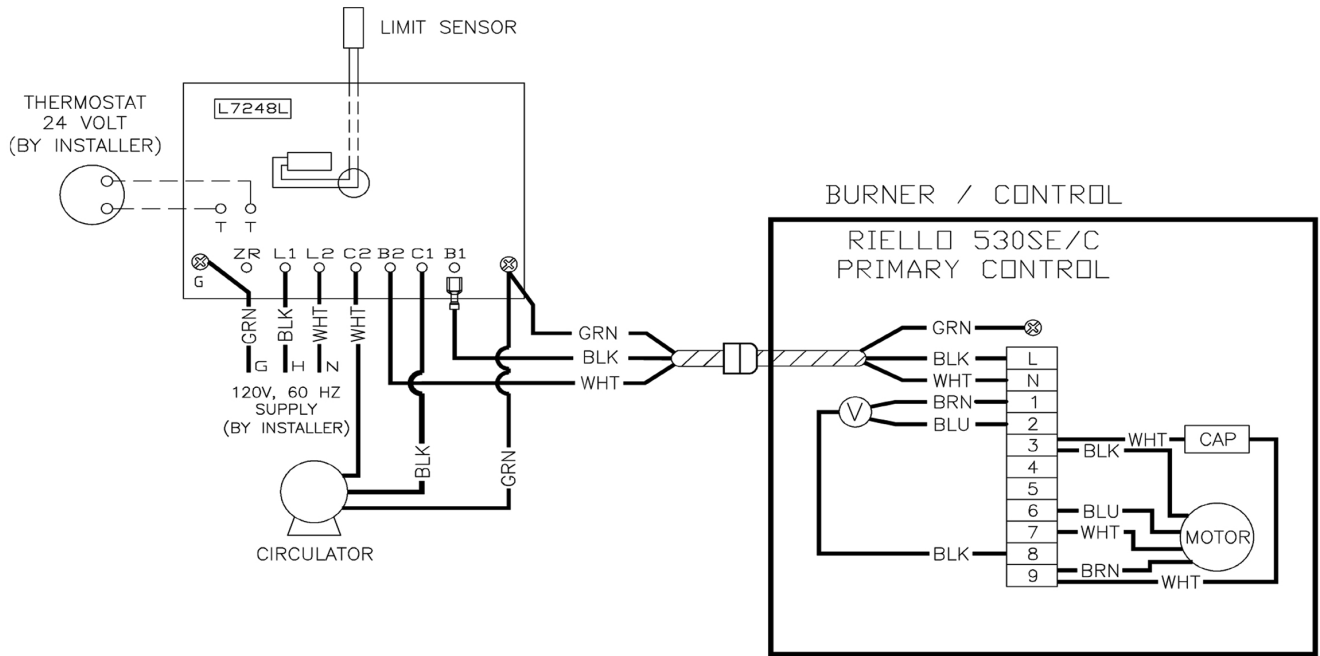

HONEYWELL CONTROL WIRING DIAGRAM SUPPLEMENT IN PLACE OF STANDARD HYDROLEVEL CONTROL

Figure 1 - Wiring Diagram Beckett AFG without Tankless Heater

Figure 2 -Wiring Diagram Beckett AFG with Tankless Heater

Figure 3 - Wiring Diagram Riello 40 F5 without Tankless Heater

Figure 4 - Wiring Diagram Riello 40F5 with Tankless Heater

Figure 5 - Wiring Diagram Riello 40F10 without Tankless Heater

Figure 6 - Wiring Diagram Riello 40F10 with Tankless Heater