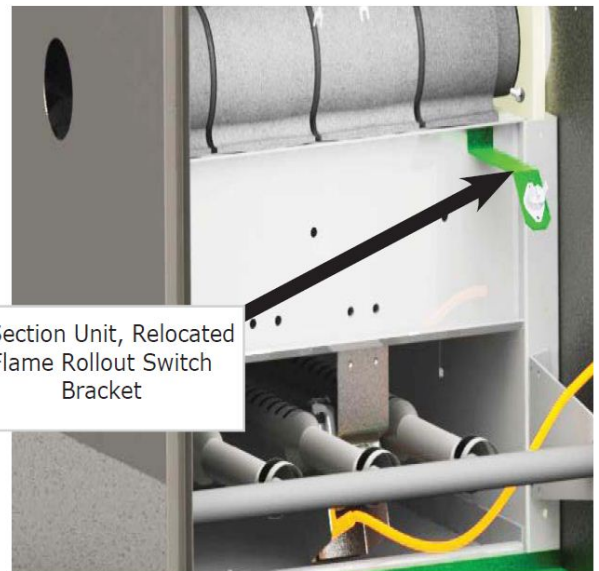

DVB Heat Exchanger Revision
BULLETIN NO. UB- 9.6.2011

Incorporated changes to the current **DVB** series includes the following:

Input (Mbh)	50	75	100	125	150	175	200
Sections	2	3		4		5	
Label				✓	✓	✓	✓
Replace Pilot and Gas Valve Wire Routing				✓	✓	✓	✓
Relocate Flame Rollout Switch				✓	✓		
Replace Burner Door					✓	✓	✓
New Spark Pilot Shield				✓	✓	✓	✓
Remove Flue Baffles	✓	✓	✓	✓	✓	✓	✓

Figure 1 - Replacement Burner Door with Tabs

Burner door tabs are positioned on top of manifold bracket, 2 sides.

Figure 2 - Replacement Flame Rollout Switch Bracket

4 Section Unit, Relocated Flame Rollout Switch Bracket