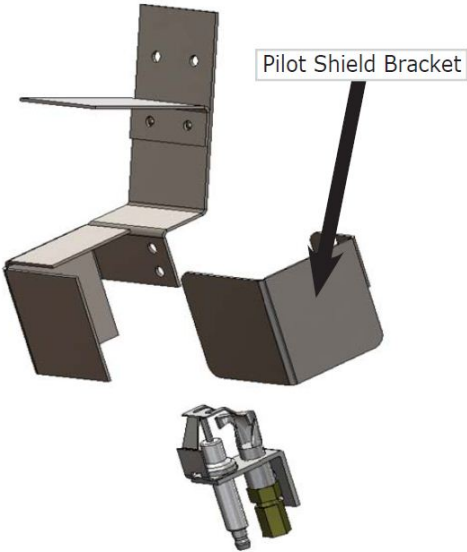

Figure 1 - Replacement Burner Door with Tabs

Burner door tabs are positioned on top of manifold bracket, 2 sides.

Figure 2 - Replacement Flame Rollout Switch Bracket

4 Section Unit, Relocated Flame Rollout Switch Bracket

DVB Heat Exchanger Revision
BULLETIN NO. UB- 9.6.2011

Figure 3 - Pilot Shield Bracket

Figure 4 - Pilot Shield Location

DVB Heat Exchanger Revision
BULLETIN NO. UB- 9.6.2011

Figure 5 - Gas Valve and Spark Wiring Relocation