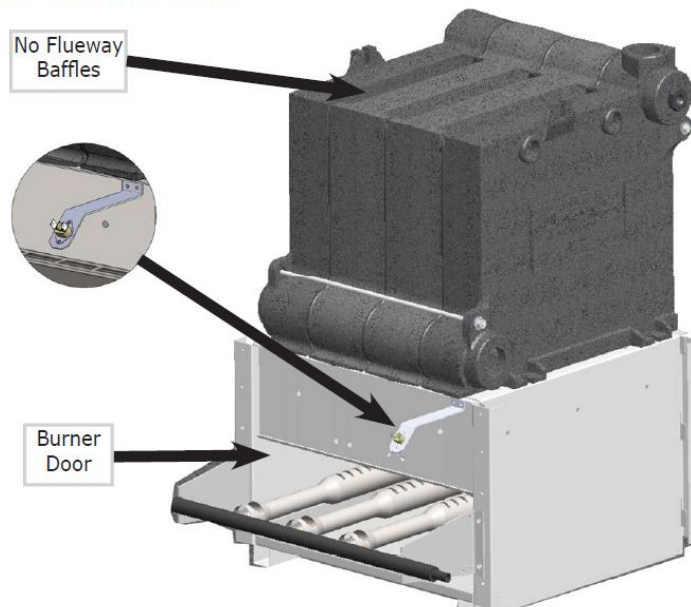

HEAT EXCHANGER REPLACEMENT KIT INSTRUCTIONS

Figure 6 - Replacement Heat Exchanger