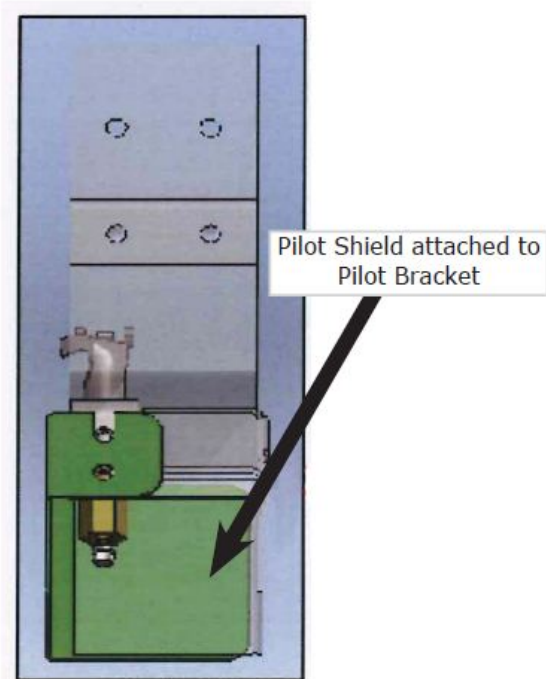

Figure 1 - Replacement Burner Door with Tabs

Burner door tabs are positioned on top of manifold bracket, 2 sides.

Figure 2 - Replacement Flame Rollout Switch Bracket

4 Section Unit, Relocated Flame Rollout Switch Bracket

DVB Heat Exchanger Revision
BULLETIN NO. UB- 9.6.2011

Figure 3 - Pilot Shield Bracket

Figure 4 - Pilot Shield Location

DVB Heat Exchanger Revision
BULLETIN NO. UB- 9.6.2011

Figure 5 - Gas Valve and Spark Wiring Relocation