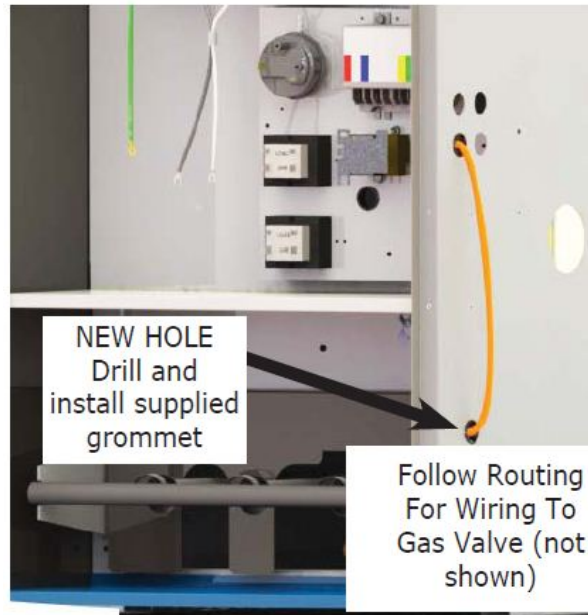

Figure 1 - Replacement Burner Door with Tabs

Burner door tabs are positioned on top of manifold bracket, 2 sides.

Figure 2 - Replacement Flame Rollout Switch Bracket

4 Section Unit, Relocated Flame Rollout Switch Bracket

DVB Heat Exchanger Revision
BULLETIN NO. UB- 9.6.2011

Figure 3 - Pilot Shield Bracket

Figure 4 - Pilot Shield Location

DVB Heat Exchanger Revision
BULLETIN NO. UB- 9.6.2011

Figure 5 - Gas Valve and Spark Wiring Relocation