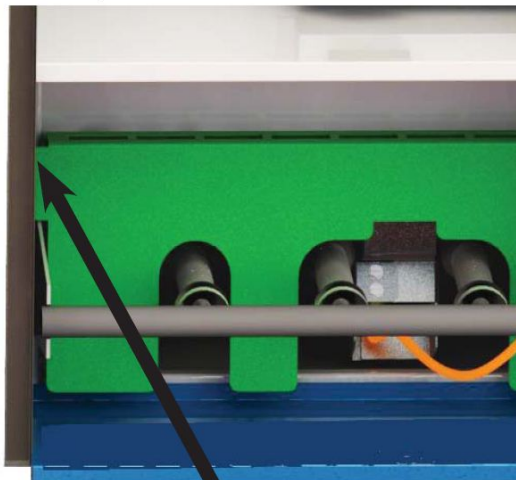

Figure 1 - Replacement Burner Door with Tabs

Burner door tabs are positioned on top of manifold bracket, 2 sides.

Figure 2 - Replacement Flame Rollout Switch Bracket

4 Section Unit, Relocated Flame Rollout Switch Bracket